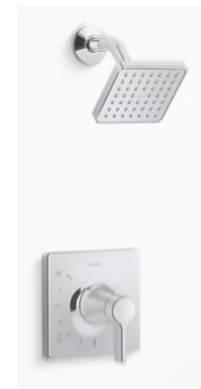

Designer Appointed Features | PRIMARY BATHROOM

Designer Appointed Features are home details and finishes curated by the talented design professionals responsible for the distinctive looks found in our model homes.

1 VANITY CABINETS

Timberlake Lausanne
Painted Linen | Level 2

2 HARDWARE

Timberlake
Polished Chrome | O323PC Pull

3 COUNTERTOP

Silestone
Blanco Maple

4 FAUCET

Kohler Venza
Polished Chrome |

5 SINK

Continental Scoop
White | Rectangle

6 SHOWER TILE—WALLS

Marazzi Persuade
Gray | 12x24 Horizontal Stack

7 SHOWER TILE—FLOOR

Marazzi Persuade
Gray | 1x3 Brick Joint

8 SHOWER FIXTURES

Kohler Venza
Polished Chrome

9 BATH ACCESSORIES

Pamex
Polished Chrome | Seal Beach

10 TILE - FLOOR

Marazzi Persuade
Gray | 12x24 1/3 Offset

11 TOILET

Sterling Windham
White | Windham

12 LIGHTING

Progress Clarion
Polished Chrome

1

2

3

4

5

6

7

8

9

10

11

12