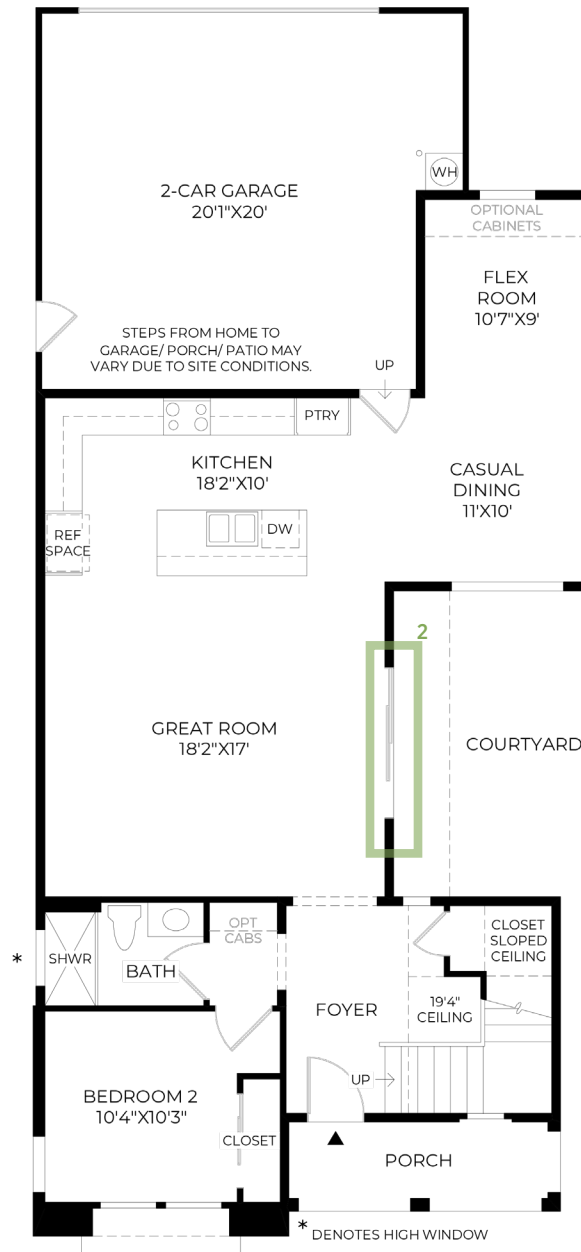

1 OPEN RAIL REPLACES HALF WALL

FLPJ0017 (not shown)

2 MULTI-SLIDE STACKED DOOR 12X8

EXDM0009

3 TILE SURROUND SHARED BATH

PLMX0087 (not shown)

Designer Appointed Features | INTERIOR SELECTIONS

Designer Appointed Features are home details and finishes curated by the talented design professionals responsible for the distinctive looks found in our model homes.