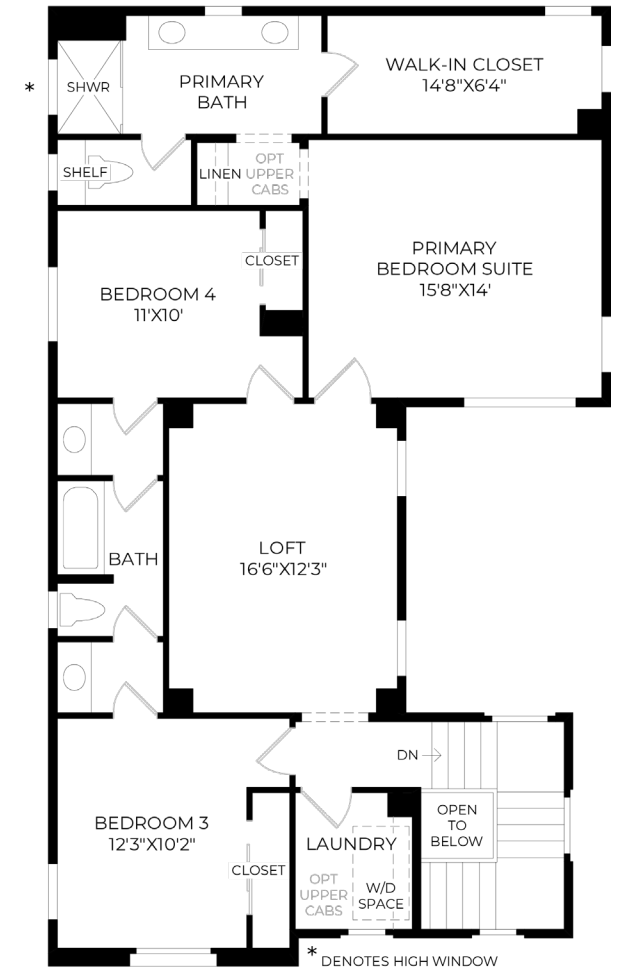

1 OPEN RAIL REPLACES HALF WALL

FLPJ0017 (not shown)

2 MULTI-SLIDE STACKED DOOR 12X8

EXDM0009

3 TILE SURROUND SHARED BATH

PLMX0087 (not shown)

Designer Appointed Features | INTERIOR SELECTIONS

Designer Appointed Features are home details and finishes curated by the talented design professionals responsible for the distinctive looks found in our model homes.