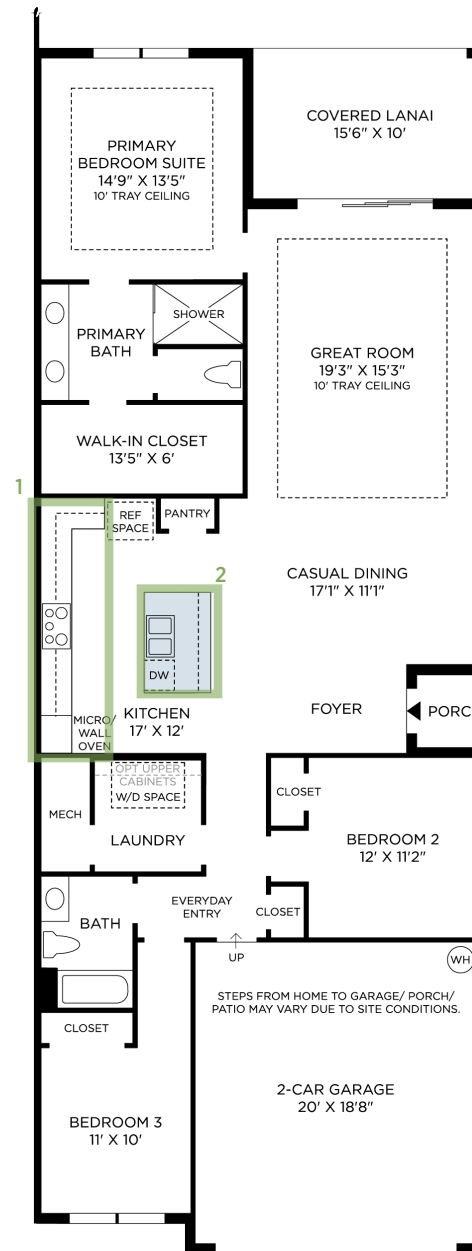

Designer Appointed Features | ARCHITECTURAL SELECTIONS

Designer Appointed Features are home details and finishes curated by the talented design professionals responsible for the distinctive looks found in our model homes.

1 GOURMET KITCHEN

2 ALTERNATE KITCHEN ISLAND

3 SCREENED-IN LANAI

(not shown)

4 HANDSHOWER WITH SLIDEBAR

(not shown)