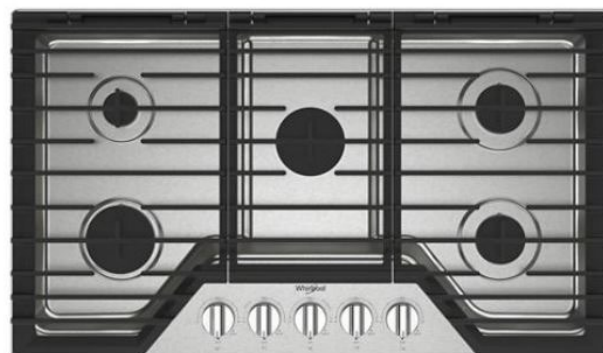

Design Elements | WHIRLPOOL BUILT-IN GAS

Designer Appointed Features are home details and finishes curated by the talented design professionals responsible for the distinctive looks found in our model homes.

36" GAS COOKTOP, COMBO OVEN, HOOD, DISHWASHER

Option # APKK2003
(Envision APKK2003-1)

1. **1 36" Convertible Under-Cabinet Hood**
   UXT5536AAS
   - 400 CFM exhaust rating
   - Dual-halogen worksurface
2. **2 36" Gas Cooktop**
   WCGK5036PS
   - EZ-2-Lift™ hinged cast iron grates
   - SpeedHeat™ burner
   - Fifth burner
   - 5K BTU Simmer burner
3. **3 Combo Wall Oven with Air Fry When Connected—Smart Wall Oven**
   WOEC5030LZ
   - 6-in-1 wall oven with fan convection
   - 6.4 cu. ft. total capacity
   - Air-fry mode when connected
   - Automatic feature updates when connected
4. **4 Large-Capacity Dishwasher with Third Rack**
   WDT751SAPZ
   - 47 dBA
   - Stainless steel tub—5 cycles
   - 5 options
   - Top control

1

3

2

4