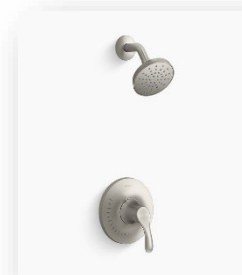

Designer Appointed Features | PRIMARY BATHROOM

Designer Appointed Features are home details and finishes curated by the talented design professionals responsible for the distinctive looks found in our model homes.

1 CABINETY

Mid-Continent Brawny

Buckskin | Full Overlay with Soft Close Doors and Drawers

2 CABINETY HARDWARE

Top Knobs Square Bar Pull

Brushed Satin Nickel

3 COUNTERTOP

MSI Quartz

Calacatta Duolina | 3 cm

4 VANITY FAUCET

Kohler Simplice

Brushed Nickel | Widespread

5 VANITY SINK

Kohler Caxton Rectangle

White | Undermount

6 TILE - FLOOR & SHOWER WALL

Shaw Absolute

Solace | 17x17

7 TILE- SHOWER FLOOR

Shaw Absolute Matte

Solace | 2x2

8 SHOWER ONLY FAUCET

Kohler Simplice

Brushed Nickel

9 TOILET

Kohler Highline

White | Elongated Comfort Height

1

2

3

4

5

6

7

8

9