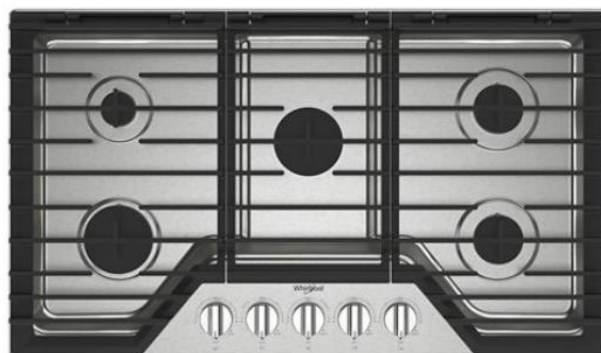

Design Elements | WHIRLPOOL BUILT-IN GAS

Designer Appointed Features are home details and finishes curated by the talented design professionals responsible for the distinctive looks found in our model homes.

36" GAS COOKTOP, COMBO OVEN, HOOD, DISHWASHER

Option # APKK2003
(Envision APKK2003-1)

1. **1 36" Convertible Under-Cabinet Hood**
   UXT5536AAS
   - 400 CFM exhaust rating
   - Dual-halogen worksurface
2. **2 36" Gas Cooktop**
   WCGK5036PS
   - EZ-2-Lift™ hinged cast iron grates
   - SpeedHeat™ burner
   - Fifth burner
   - 5K BTU Simmer burner
3. **3 Combo Wall Oven with Air Fry When Connected—Smart Wall Oven**
   WOEC5030LZ
   - 6-in-1 wall oven with fan convection
   - 6.4 cu. ft. total capacity
   - Air-fry mode when connected
   - Automatic feature updates when connected
4. **4 Large-Capacity Dishwasher with Third Rack**
   WDT751SAPZ
   - 47 dBA
   - Stainless steel tub—5 cycles
   - 5 options
   - Top control

1

3

2

4