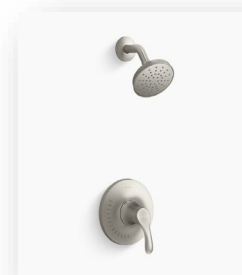

Designer Appointed Features | PRIMARY BATHROOM

Designer Appointed Features are home details and finishes curated by the talented design professionals responsible for the distinctive looks found in our model homes.

1 CABINETY

Mid-Continent Brawny

Buckskin | Full Overlay with Soft Close Doors and Drawers

2 CABINETY HARDWARE

Top Knobs Square Bar Pull

Brushed Satin Nickel

3 COUNTERTOP

MSI Quartz

Calacatta Duolina | 3 cm

4 VANITY FAUCET

Kohler Simplice

Brushed Nickel | Widespread

5 VANITY SINK

Kohler Caxton Rectangle

White | Undermount

6 TILE - FLOOR & SHOWER WALL

Shaw Absolute

Solace | 17x17

7 TILE- SHOWER FLOOR

Shaw Absolute Matte

Solace | 2x2

8 SHOWER ONLY FAUCET

Kohler Simplice

Brushed Nickel

9 TOILET

Kohler Highline

White | Elongated Comfort Height

1

2

3

4

5

6

7

8

9