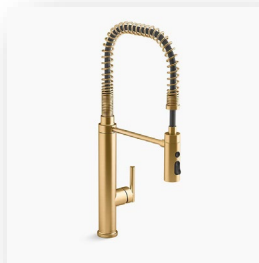

Designer Appointed Features | KITCHEN

Designer Appointed Features are home details and finishes curated by the talented design professionals responsible for the distinctive looks found in our model homes.

1 CABINERY - PERIMETER

Mid-Continent Brawny

Buckskin | Full Overlay with Soft Close Drawers and Doors

2 CABINERY - ISLAND

Mid-Continent Brawny

Buckskin | Full Overlay with Soft Close Doors and Drawers

3 CABINERY HARDWARE

Top Knobs Square Bar Pull

Honey Bronze

4 COUNTERTOP

MSI Quartz

Calacatta Duolina | 3 cm

5 BACKSPLASH

Daltile Mythology Undulated
Gloss

Santorini | 4x12

6 FLOORING-LVP

Shaw Polariss Plus

Oceanfront

7 FAUCET

Kohler Purist Semi-Pro

Vibrant Brushed Moderne Brass | Pull-Down

8 SINK

Sterling McAlister

Stainless Steel | Single Bowl Undermount

1

2

3

4

5

6

7

8