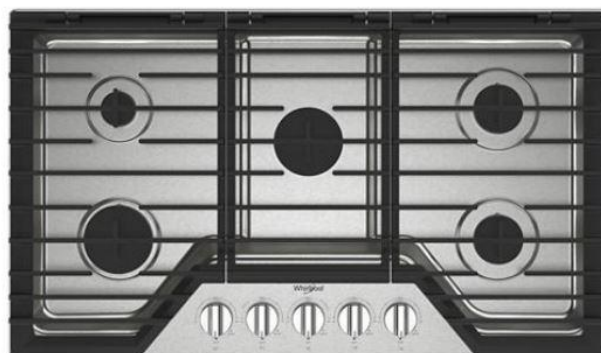

Design Elements | WHIRLPOOL BUILT-IN GAS

Designer Appointed Features are home details and finishes curated by the talented design professionals responsible for the distinctive looks found in our model homes.

36" GAS COOKTOP, COMBO OVEN, HOOD, DISHWASHER

Option # APKK2003
(Envision APKK2003-1)

1. **1 36" Convertible Under-Cabinet Hood**
   UXT5536AAS
   - 400 CFM exhaust rating
   - Dual-halogen worksurface
2. **2 36" Gas Cooktop**
   WCGK5036PS
   - EZ-2-Lift™ hinged cast iron grates
   - SpeedHeat™ burner
   - Fifth burner
   - 5K BTU Simmer burner
3. **3 Combo Wall Oven with Air Fry When Connected—Smart Wall Oven**
   WOEC5030LZ
   - 6-in-1 wall oven with fan convection
   - 6.4 cu. ft. total capacity
   - Air-fry mode when connected
   - Automatic feature updates when connected
4. **4 Large-Capacity Dishwasher with Third Rack**
   WDT751SAPZ
   - 47 dBA
   - Stainless steel tub—5 cycles
   - 5 options
   - Top control

1

3

2

4