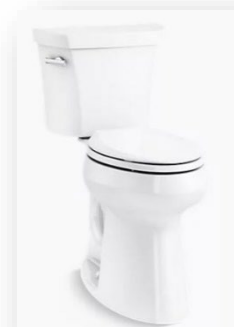

Designer Appointed Features | HALL BATHROOM #2

Designer Appointed Features are home details and finishes curated by the talented design professionals responsible for the distinctive looks found in our model homes.

1 CABINETY

Mid-Continent Brawny

Painted White | Full Overlay with Soft Close Doors and Drawers

2 CABINETY HARDWARE

Top Knobs Hindra Pull

Brushed Satin Nickel

3 COUNTERTOP

MSI Quartz

Frost White | 2cm

4 VANITY FAUCET

Sterling Medley

Brushed Nickel | Centerset

5 VANITY SINK

Kohler Caxton Rectangle

White | Undermount

6 TILE - FLOORING & SHOWER WALL

Floor: Marazzi Persuade

Beige | 12"x24" | Matte

Wall: Shaw Absolute

Solace | 17"x17"

7 TUB

Sterling Ensemble

White

8 TUB / SHOWER FAUCET

Sterling Medley

Brushed Nickel

9 TOILET

Kohler Highline

White | Elongated Comfort Height

1

2

3

4

5

6

7

8

9