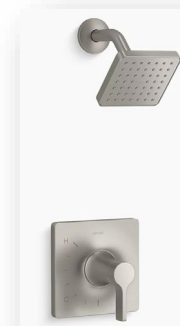

Designer Appointed Features | PRIMARY BATHROOM

Designer Appointed Features are home details and finishes curated by the talented design professionals responsible for the distinctive looks found in our model homes.

1 CABINETY

Mid-Continent Brawny

Painted White | Full Overlay with Soft Close Doors and Drawers

2 CABINETY HARDWARE

Top Knobs Hindra Pull

Brushed Satin Nickel

3 COUNTERTOP

MSI Quartz

Carrara Breve | 3 cm

4 VANITY FAUCET

Kohler Venza

Brushed Nickel | Widespread

5 VANITY SINK

Kohler Caxton Rectangle

White | Undermount

6 TILE - FLOOR & SHOWER WALL

Floor: Marazzi Persuade

Beige | 12"x24" | Matte

Wall: Shaw Absolute

Solace | 17"x17"

7 TILE - SHOWER FLOOR

Shaw Absolute Mosaic

Solace | 2x2

8 SHOWER ONLY FAUCET

Kohler Venza

Brushed Nickel

9 TOILET

Kohler Highline

White | Elongated Comfort Height

1

2

3

4

5

6

7

8

9