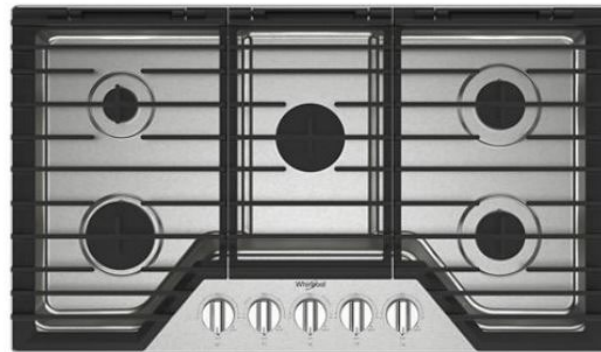

Design Elements | WHIRLPOOL BUILT-IN GAS

Designer Appointed Features are home details and finishes curated by the talented design professionals responsible for the distinctive looks found in our model homes.

36" GAS COOKTOP, COMBO OVEN, HOOD, DISHWASHER

Option # APKK2003
(Envision APKK2003-1)

1. **1 36" Convertible Under-Cabinet Hood**
   UXT5536AAS
   - 400 CFM exhaust rating
   - Dual-halogen worksurface
2. **2 36" Gas Cooktop**
   WCGK5036PS
   - EZ-2-Lift™ hinged cast iron grates
   - SpeedHeat™ burner
   - Fifth burner
   - 5K BTU Simmer burner
3. **3 Combo Wall Oven with Air Fry When Connected—Smart Wall Oven**
   WOEC5030LZ
   - 6-in-1 wall oven with fan convection
   - 6.4 cu. ft. total capacity
   - Air-fry mode when connected
   - Automatic feature updates when connected
4. **4 Large-Capacity Dishwasher with Third Rack**
   WDT751SAPZ
   - 47 dBA
   - Stainless steel tub—5 cycles
   - 5 options
   - Top control

1

3

2

4