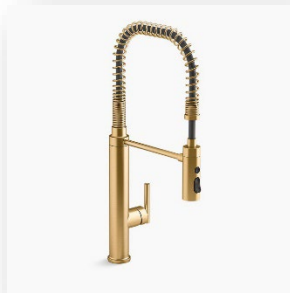

Top Knobs Square Bar Pull

Honey Bronze

4 COUNTERTOP

MSIQ Quartz

Calacatta Idillio | 3 cm

5 BACKSPLASH

Daltile Mythology Picket

Gloss Santorini | 2"x5" Mosaic Mesh

6 LVP - FLOORING

Shaw Homestead

Wishbone White

7 FAUCET

Kohler Purist

Vibrant Brushed Brass | Pull-Down

8 SINK

Kohler Vault

Stainless Steel | Single Bowl Undermount

1

2

3

4

5

6

7