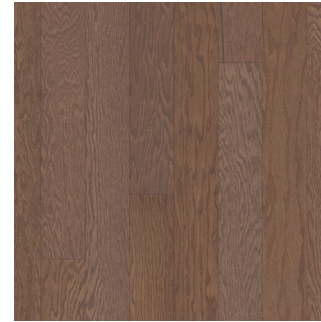

Designer Appointed Features | KITCHEN

Designer Appointed Features are home details and finishes curated by the talented design professionals responsible for the distinctive looks found in our model homes.

1 CABINETS

Diamond Vibe

Westburke | Cloud

2 HARDWARE

Jeffrey Alexander

Z259-3SN

3 CABINET-ISLAND

Diamond Vibe

Westburke | Colt

4 COUNTERTOP-PERIMETER

Silestone

Miami Vena | 3CM

5 BACKSPLASH

Dal Tile

3 x 6 Color Wheel White

6 FLOORING-HARDWOOD

Shaw

Open Portal | Flax Seed

7 FAUCET

Kohler

Vibrant Stainless | Crue

8 SINK

Kohler

Matte Black | Single Bowl

9 LIGHTING-ISLAND

Progress

Modern | Black

10 LIGHTING-DINING

Progress

Modern | Black