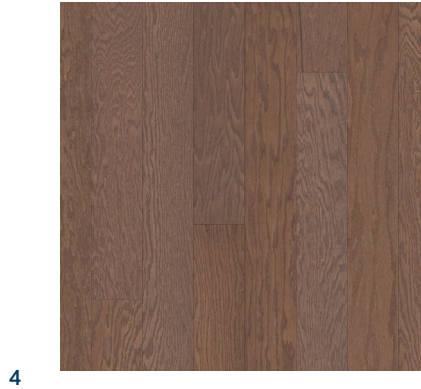

Designer Appointed Features | INTERIOR SELECTIONS

Designer Appointed Features are home details and finishes curated by the talented design professionals responsible for the distinctive looks found in our model homes.

1 WALL PAINT

Sherwin Williams
City Loft | SW-7631

2 INTERIOR DOORS

Sherwin Williams
Extra White | SW-7006

3 INTERIOR DOOR HANDLES

Kwikset
Satin Nickel | Polo Knob

4 FLOORING-HARDWOOD

Shaw
Open Portal | Flax Seed

5 LIGHTING

Progress
Modern | Black