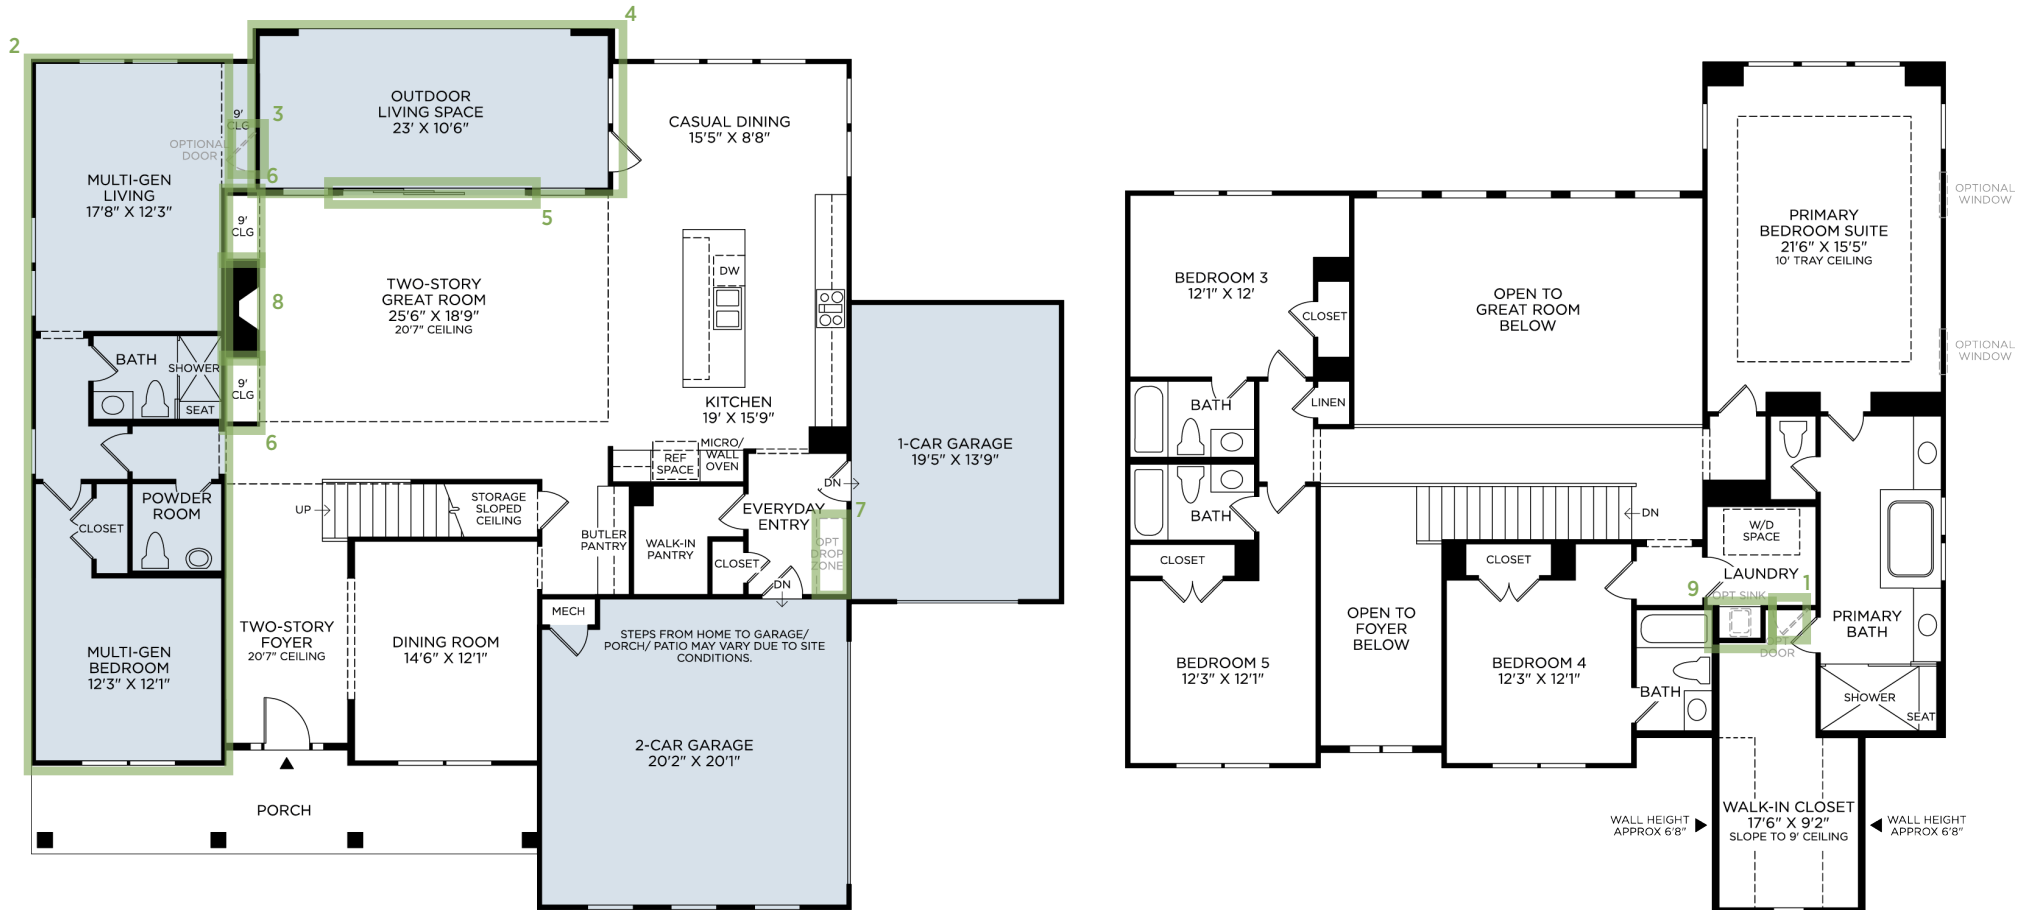

Designer Appointed Features | ARCHITECTURAL SELECTIONS

Designer Appointed Features are home details and finishes curated by the talented design professionals responsible for the distinctive looks found in our model homes.

1 ADDITIONAL ENTRY

3 ADDITIONAL EXTERIOR DOOR

5 OUTDOOR LIVING SPACE

8 TRADITIONAL FIREPLACE

2 MULTI-GEN SUITE

4 MULTI-SLIDE STACKED DOORS

6 BUILT-INS AT GREAT ROOM

9 LAUNDRY ROOM T/M SINK

7 DROP ZONE

10 SEC BATH - SHOWER STALL
BEDROOMS 3 AND 5
(not shown)