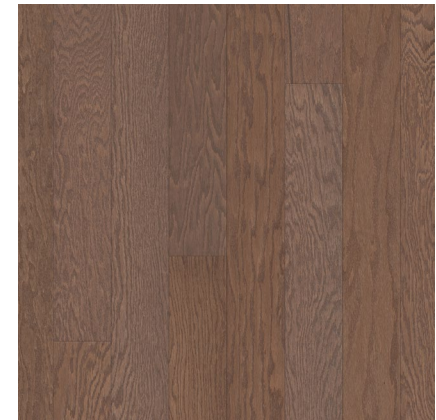

Designer Appointed Features | POWDER ROOM

Designer Appointed Features are home details and finishes curated by the talented design professionals responsible for the distinctive looks found in our model homes.

1 CABINET

Diamond Vibe
Westburke | Moonstone

2 FAUCET

Kohler
Brushed Nickel | Hint / Pitch

3 TOILET

Kohler
Persuade

4 FLOORING

Shaw
Open Portal | Flax Seed

1

2

3

4