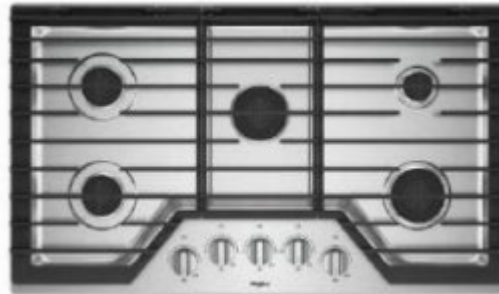

Designer Appointed Features | KITCHEN APPLIANCES

Designer Appointed Features are home details and finishes curated by the talented design professionals responsible for the distinctive looks found in our model homes.

1 RANGE

Whirlpool
WCGK5036PS

2 VENT HOOD

Whirlpool
UXT5536AAS

3 WALL OVEN/MICROWAVE

Whirlpool
W0EC5030LZ

4 DISHWASHER

Whirlpool
WDT75ISAPZ

1