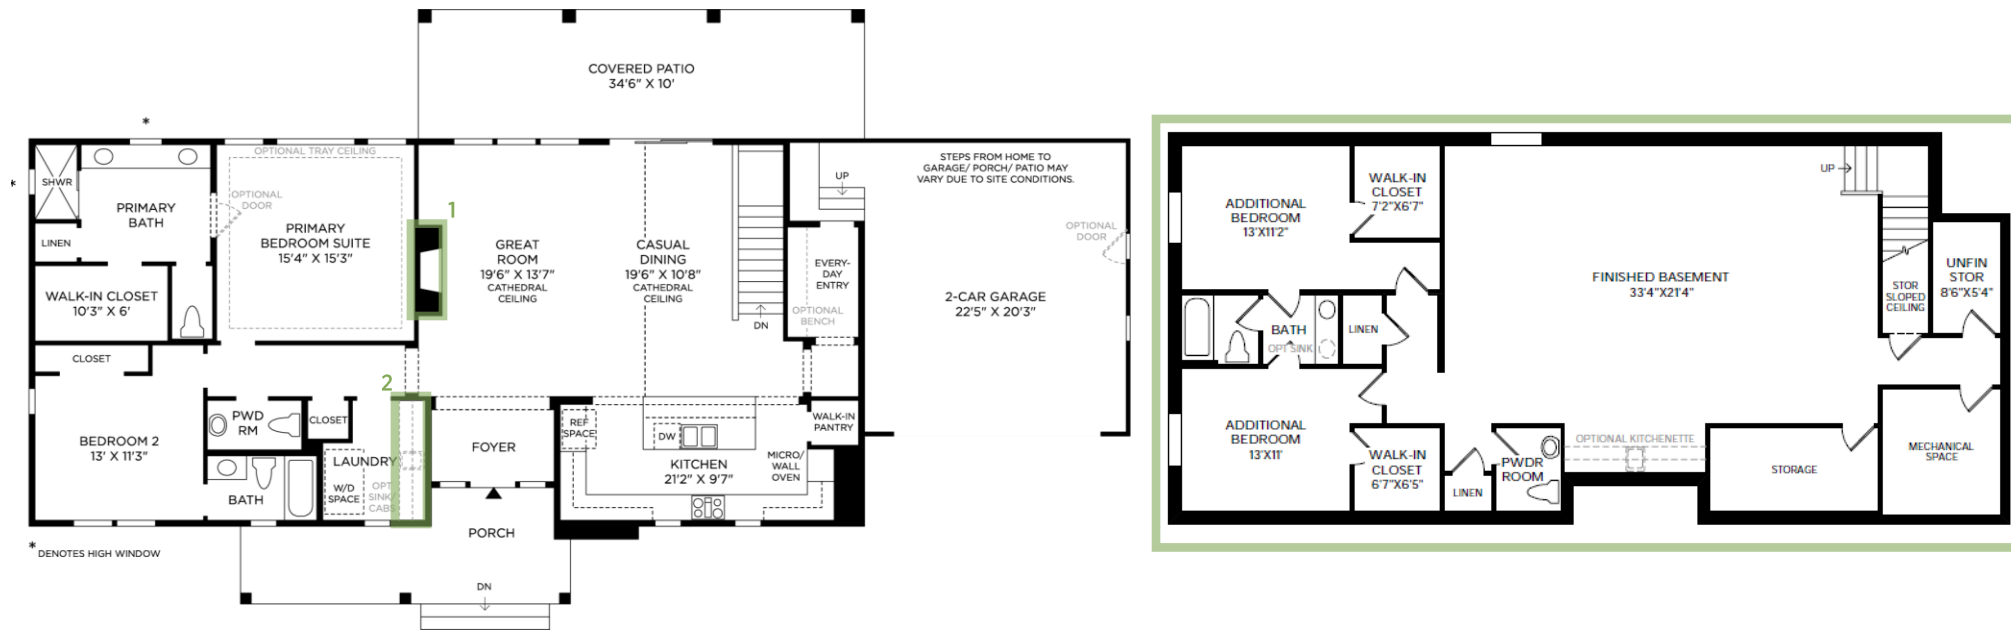

1 TRADITIONAL FIREPLACE 42" 8000C

3 SEC BATH - SHOWER STALL W/ TILE FLOOR
(not shown)

2 LAUNDRY ROOM U/M SINK

4 FINISHED BASEMENT
PC263081

Designer Appointed Features | INTERIOR SELECTIONS

Designer Appointed Features are home details and finishes curated by the talented design professionals responsible for the distinctive looks found in our model homes.