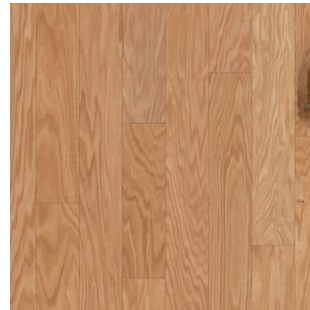

Designer Appointed Features | KITCHEN

Designer Appointed Features are home details and finishes curated by the talented design professionals responsible for the distinctive looks found in our model homes.

1 CABINETS

Diamond

White & Cloud | Gradon

2 HARDWARE

Elements

Satin Nickel | Stanton Pull

3 COUNTERTOP-ISLAND

Silestone

Miami Vena | 3CM

4 COUNTERTOP-PERIMETER

Silestone

Miami Vena | 3CM

5 BACKSPLASH

Daltile

White | 3 x 6 Colorwheel

6 FLOORING-HARDWOOD

Shaw

Rustic Natural | 5" Open Portal

7 FAUCET

Kohler

Vibrant Stainless | Pull Down

8 SINK

Kohler

Stainless Steel | Single Bowl Undermount

9 LIGHTING-ISLAND

Progress

Satin Nickel | Kellwyn

1

2

3

4

5

6

7

8

9