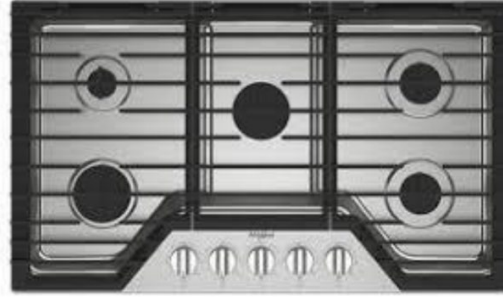

Designer Appointed Features | KITCHEN APPLIANCES

Designer Appointed Features are home details and finishes curated by the talented design professionals responsible for the distinctive looks found in our model homes.

1 COOKTOP

Whirlpool
WCGK5036PS

2 VENT HOOD

Whirlpool
UXT5536AAS

3 COMBO WALL OVEN

Whirlpool
WOEC5030LZ

4 DISHWASHER

Whirlpool
WDT75ISAPZ