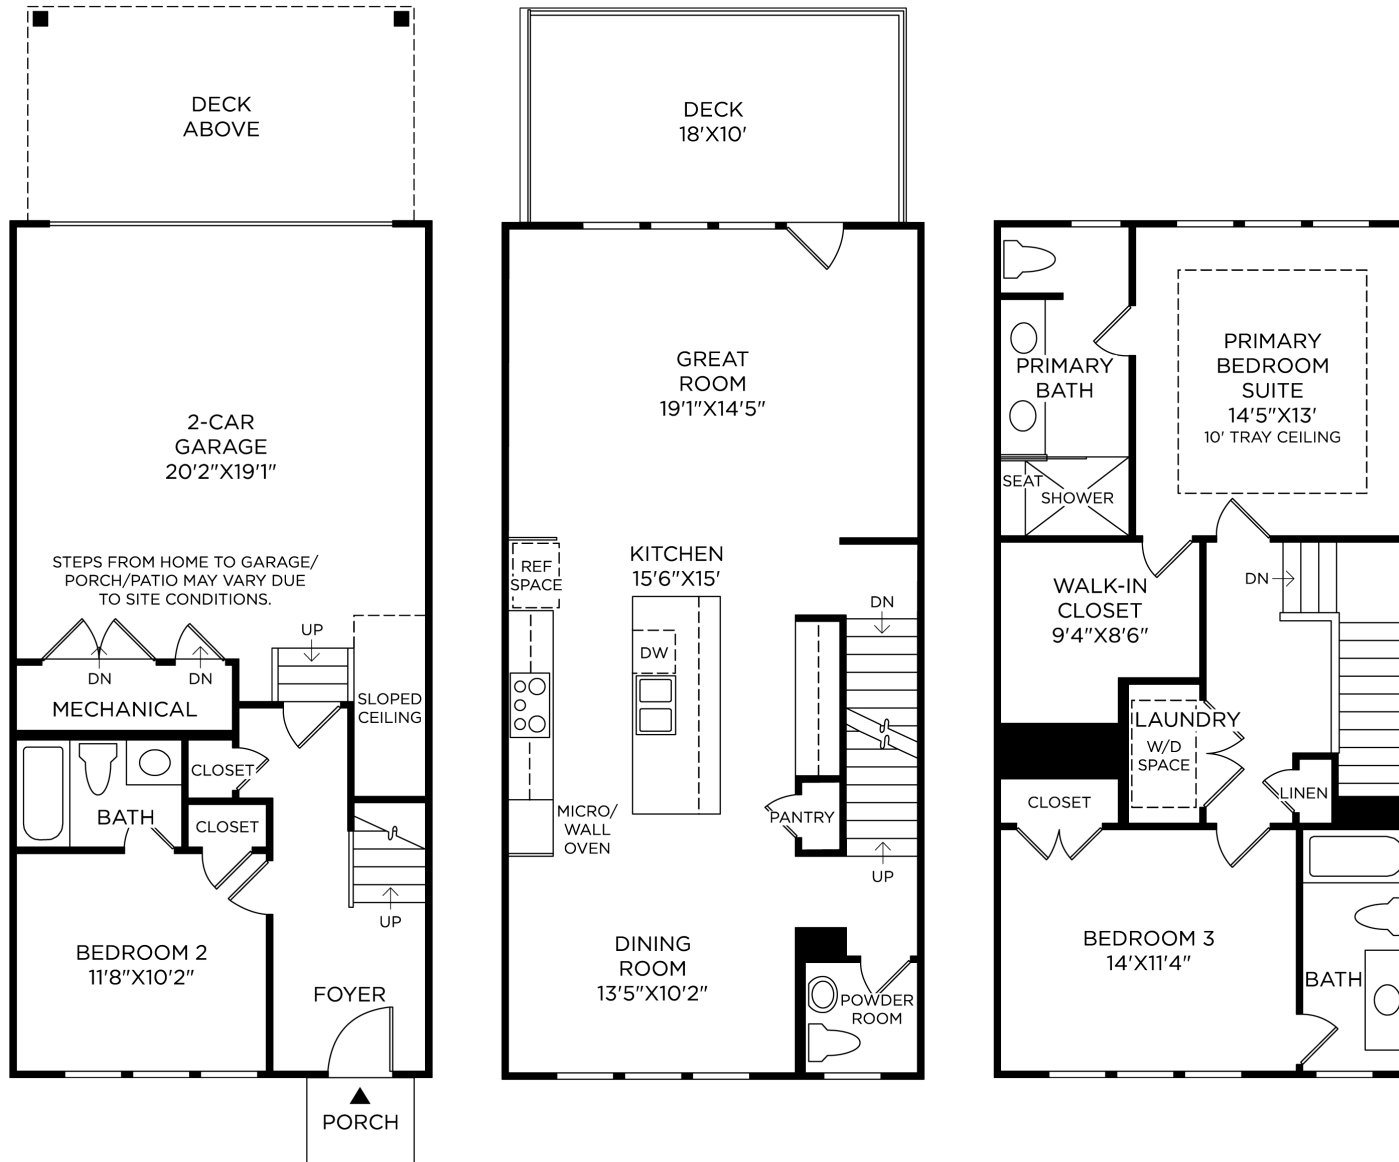

Designer Appointed Features | ARCHITECTURAL SELECTIONS

Designer Appointed Features are home details and finishes curated by the talented design professionals responsible for the distinctive looks found in our model homes.

NOTE:
PRIVACY SCREEN LOCATION VARIES.
PLEASE SEE SALES REPRESENTATIVE
FOR DETAILS.