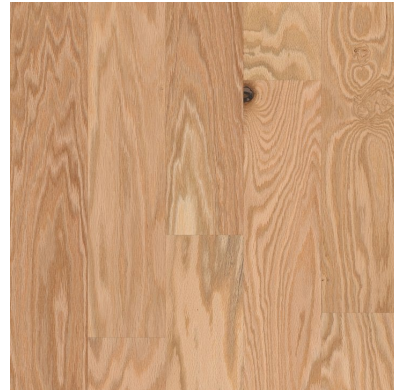

Weathered | Stone Path

4 FLOORING-HARDWOOD

Shaw

Rustic Natural | 5" Open Portal

1

2

3

4