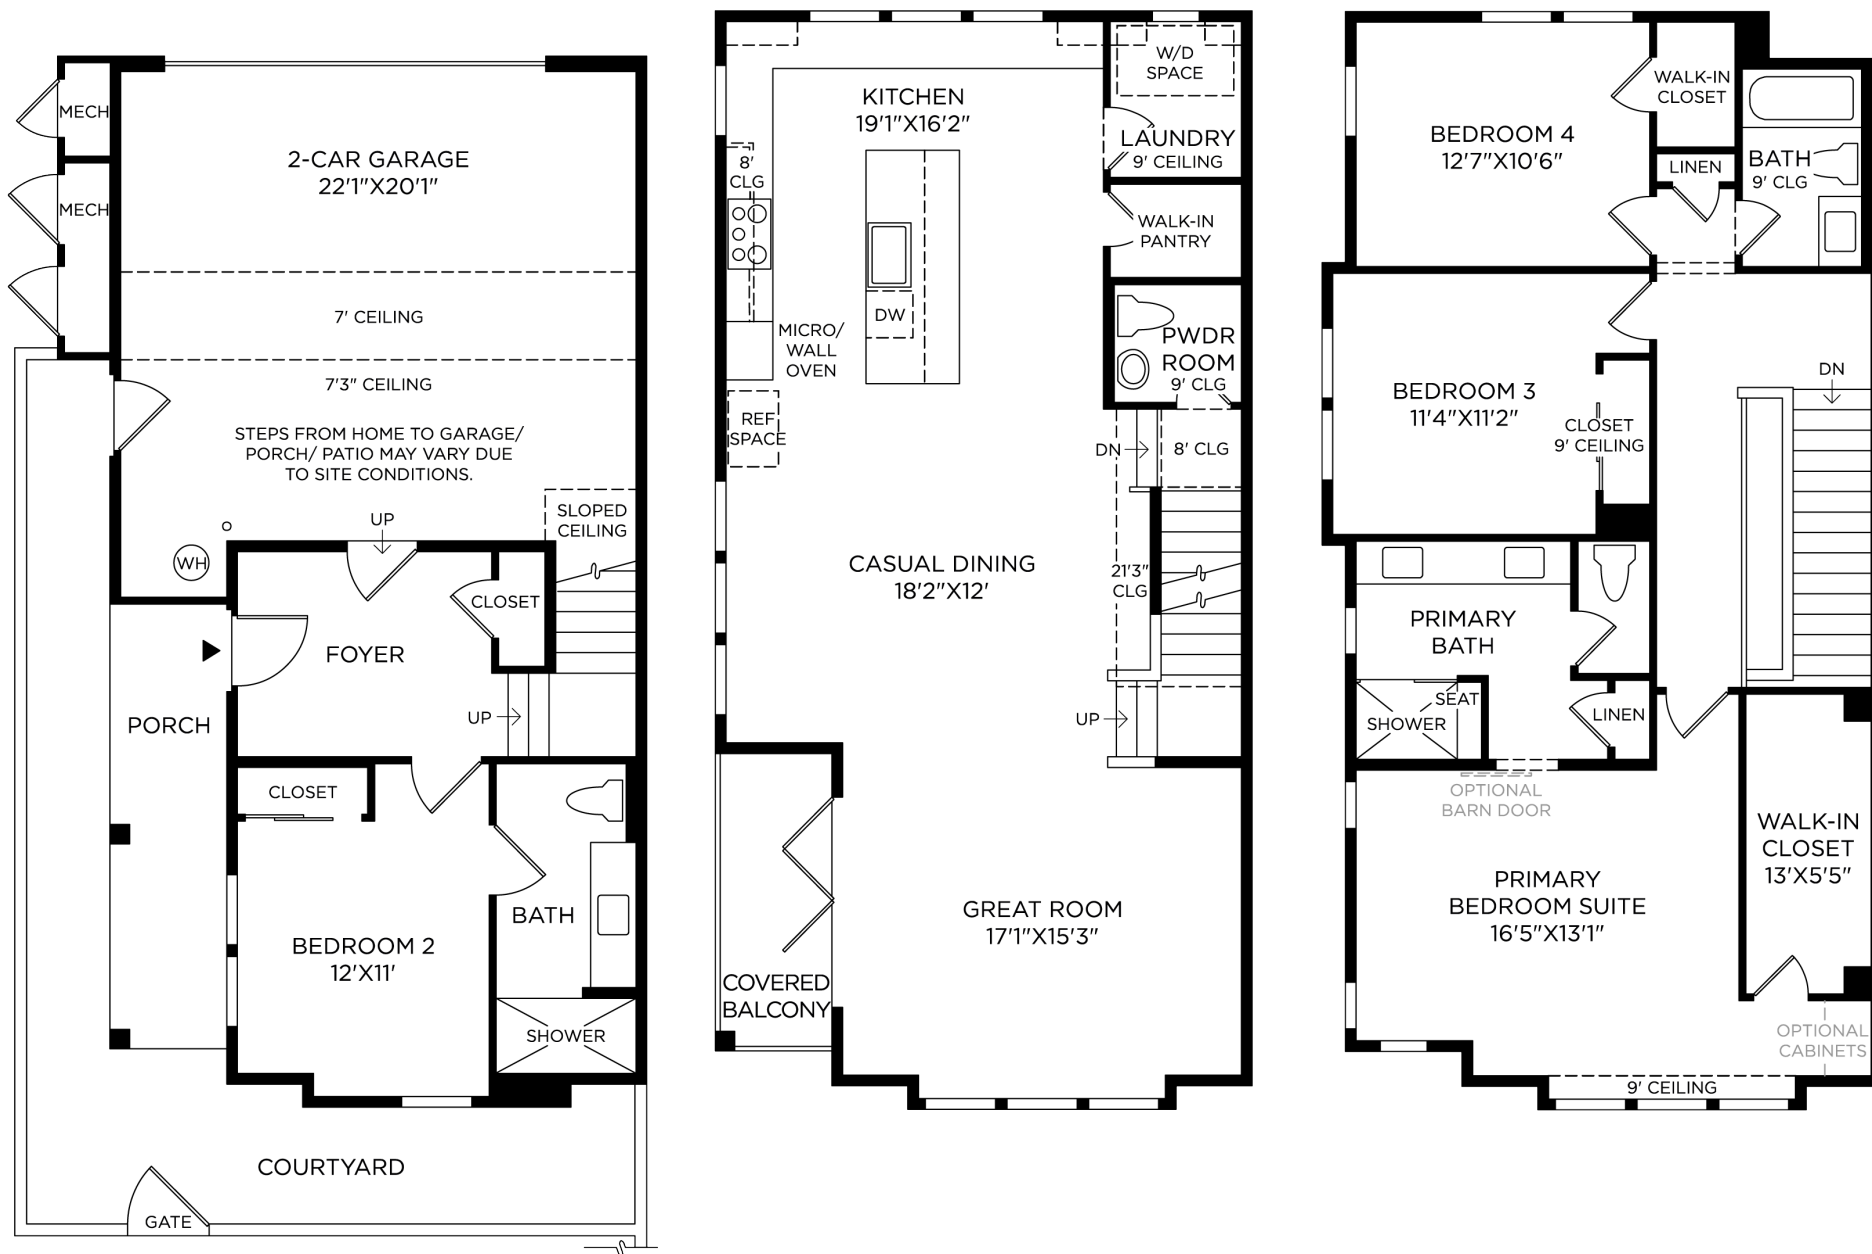

Designer Appointed Features | ARCHITECTURAL SELECTIONS

Designer Appointed Features are home details and finishes curated by the talented design professionals responsible for the distinctive looks found in our model homes.