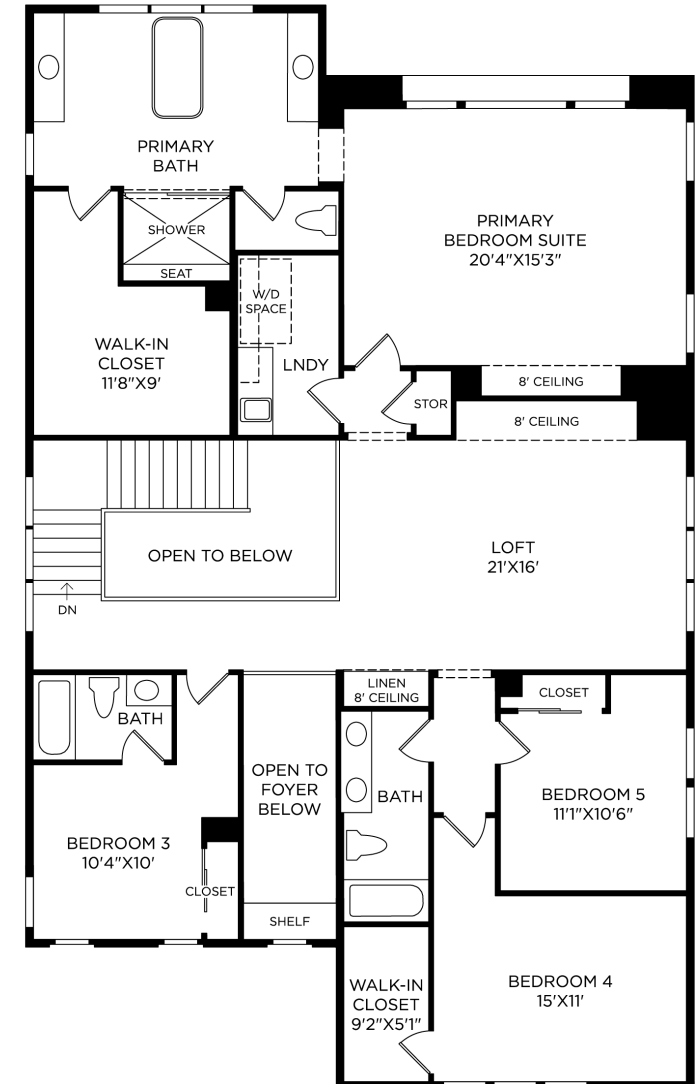

Designer Appointed Features | STRUCTURAL OPTIONS

Designer Appointed Features are home details and finishes curated by the talented design professionals responsible for the distinctive looks found in our model homes.

1 42" FIREPLACE SLIMLINE SL9

2 TILE SHOWER REPLACES TUB