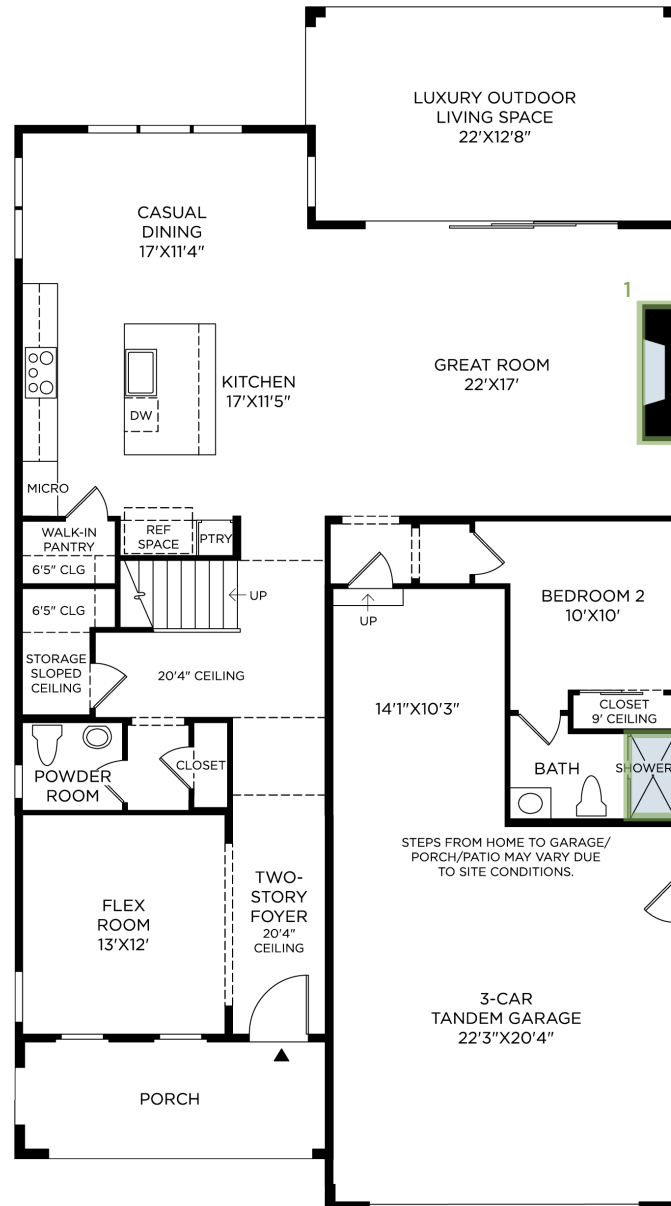

Designer Appointed Features | STRUCTURAL OPTIONS

Designer Appointed Features are home details and finishes curated by the talented design professionals responsible for the distinctive looks found in our model homes.

1 42" FIREPLACE SLIMLINE SL9

2 TILE SHOWER REPLACES TUB