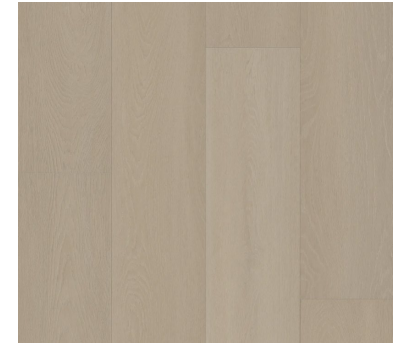

Designer Appointed Features | INTERIOR SELECTIONS

Designer Appointed Features are home details and finishes curated by the talented design professionals responsible for the distinctive looks found in our model homes.

1 WALL PAINT

Sherwin Williams
Extra White 7006

2 INTERIOR DOORS

Carrara
Painted White | Hollow Core

3 INTERIOR DOOR HANDLES

Kwikset Tustin Lever
Polished Chrome

4 FLOORING-CARPET

Shaw Wildwood Valley
Sand Swept

5 FLOORING-TILE

Arizona Tile Futura
Ivory | 12x24 Staggered

6 FLOORING-LVP

Shaw Home
Genuine Greige | 9" Planks

1

2

3

4

5

6