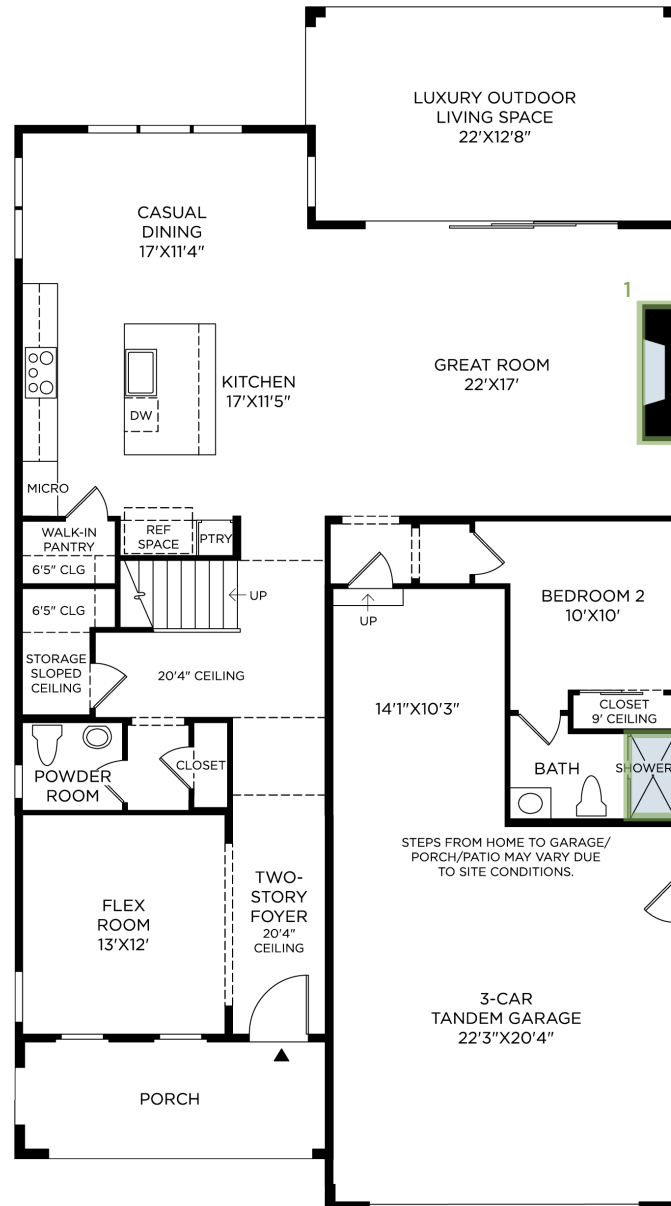

6 **BOARD & BATTEN**
Anonymous
SW 7046

8 **METAL ROOF**
Black

SKYLAR II BY TOLL BROTHERS | MERLE MODERN FARMHOUSE
HOME SITE 27 | 27532 JUNIPER LN | VALENCIA, CA 91381

Prices and offers subject to change without notice. Products are subject to change without notice based on field conditions or other unforeseen circumstances. To the extent any features or options on this Designer Appointed Features (DAF) presentation conflict with the features or options on the initial Home Change Order, the initial Home Change Order shall control. This is not an offering where prohibited by law. Images are for representational purposes only and actual product may differ. Not all images may be shown. See online or onsite sales consultants for details.

1 42" FIREPLACE SLIMLINE SL9

2 TILE SHOWER REPLACES TUB

Designer Appointed Features | INTERIOR SELECTIONS

Designer Appointed Features are home details and finishes curated by the talented design professionals responsible for the distinctive looks found in our model homes.