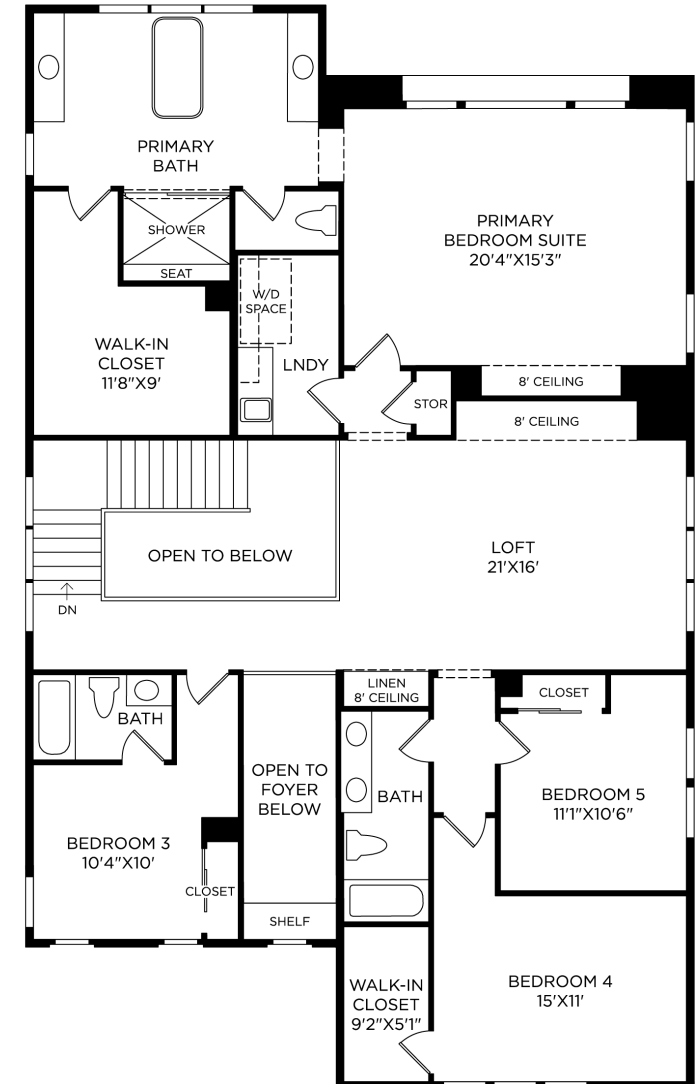

1 42" FIREPLACE SLIMLINE SL9

2 TILE SHOWER REPLACES TUB

Designer Appointed Features | INTERIOR SELECTIONS

Designer Appointed Features are home details and finishes curated by the talented design professionals responsible for the distinctive looks found in our model homes.