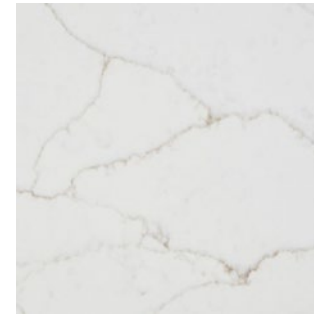

Designer Appointed Features | PRIMARY BATHROOM

Designer Appointed Features are home details and finishes curated by the talented design professionals responsible for the distinctive looks found in our model homes.

1 VANITY CABINETS

Craftsman
Painted | Alabaster

2 HARDWARE

Cabinet Pulls
Polished Chrome

3 COUNTERTOP

Arizona Tile Quartz
Citrine

4 FAUCET

Kohler Hint
Polished Chrome

5 SINK

Kohler Caxton

6 SHOWER TILE—WALLS

Arizona Tile 3D Blade
White | 12 x 22

7 SHOWER TILE—FLOOR

Arizona Tile Futura
Ivory | 2 x 2

8 SHOWER FIXTURES

Kohler Pitch
Polished Chrome

9 TUB

Kohler Stargaze
72 x 36

10 TUB FAUCET

Kohler Hint
Polished Chrome

11 TOILET

Kohler Wellworth

12 BATH ACCESSORIES

Kohler Elate
Polished Chrome

1

2

3

4

5

6

7

8

9

10

11

12