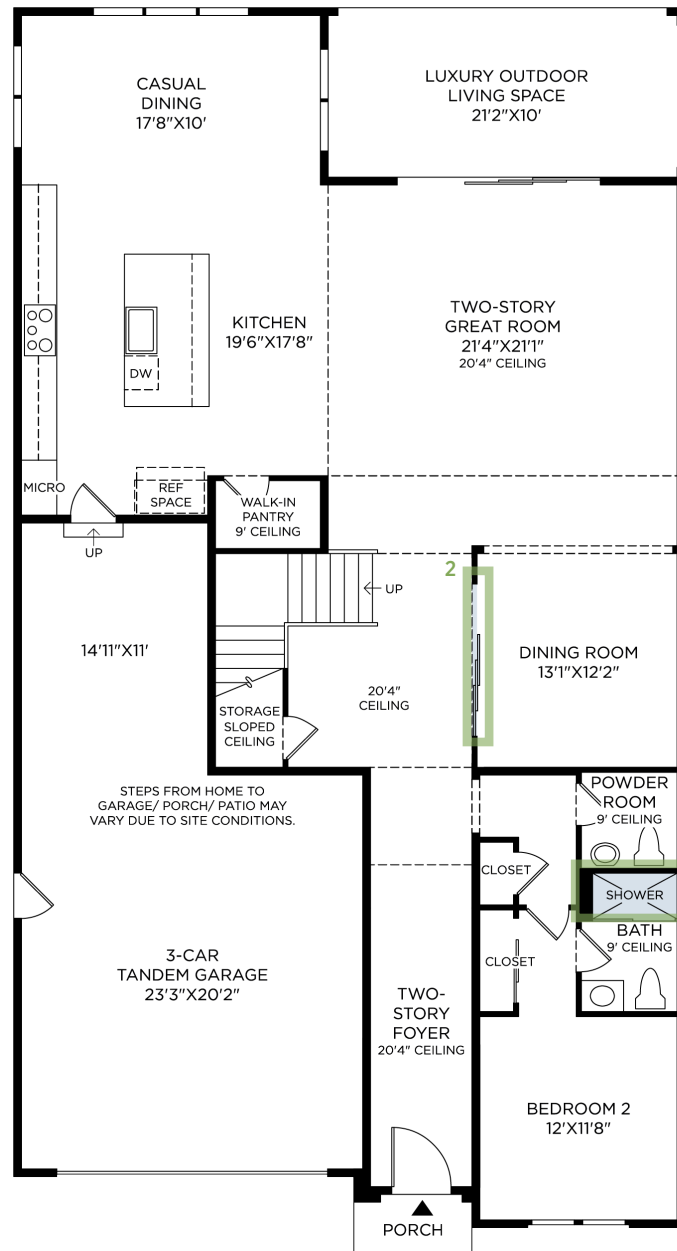

Designer Appointed Features | STRUCTURAL OPTIONS

Designer Appointed Features are home details and finishes curated by the talented design professionals responsible for the distinctive looks found in our model homes.

- **1 OFFICE**
  (not shown)
- **2 MULTI-SLIDE STACKED DOOR**
- **3 PRIMARY SUITE DECK**
- **4 SHOWER ILO TUB BATH 2**