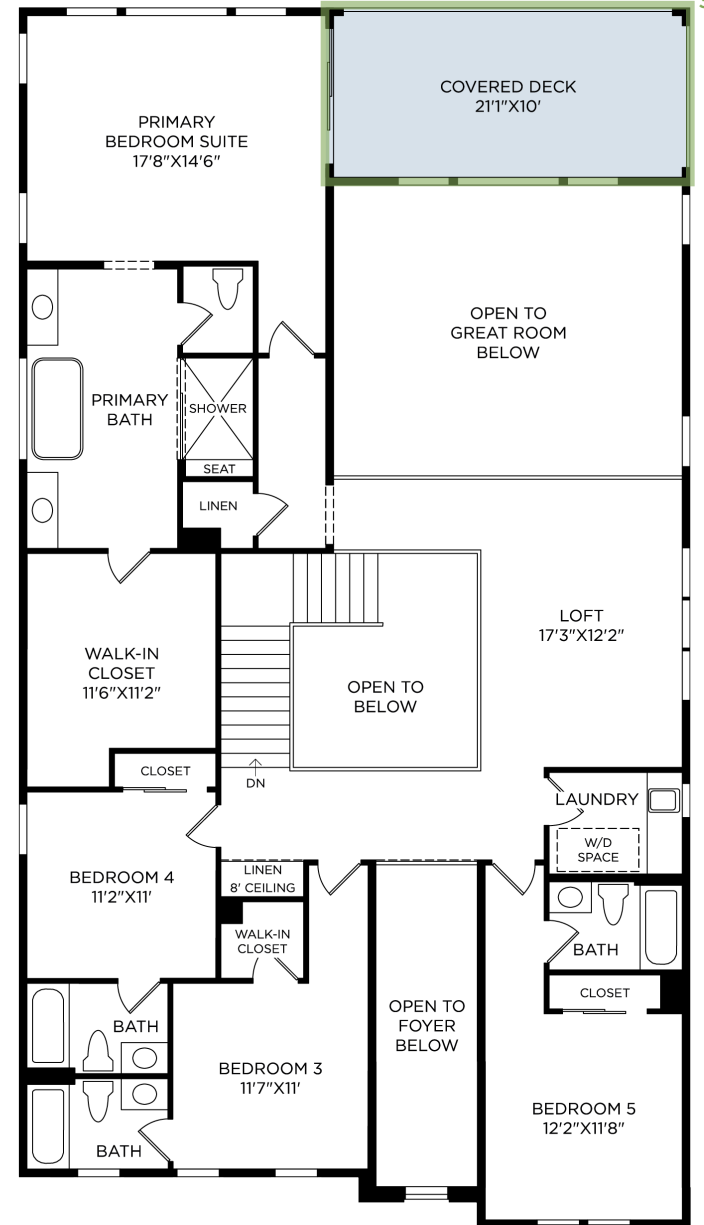

Designer Appointed Features | STRUCTURAL OPTIONS

Designer Appointed Features are home details and finishes curated by the talented design professionals responsible for the distinctive looks found in our model homes.

- **1 OFFICE**
  (not shown)
- **2 MULTI-SLIDE STACKED DOOR**
- **3 PRIMARY SUITE DECK**
- **4 SHOWER ILO TUB BATH 2**