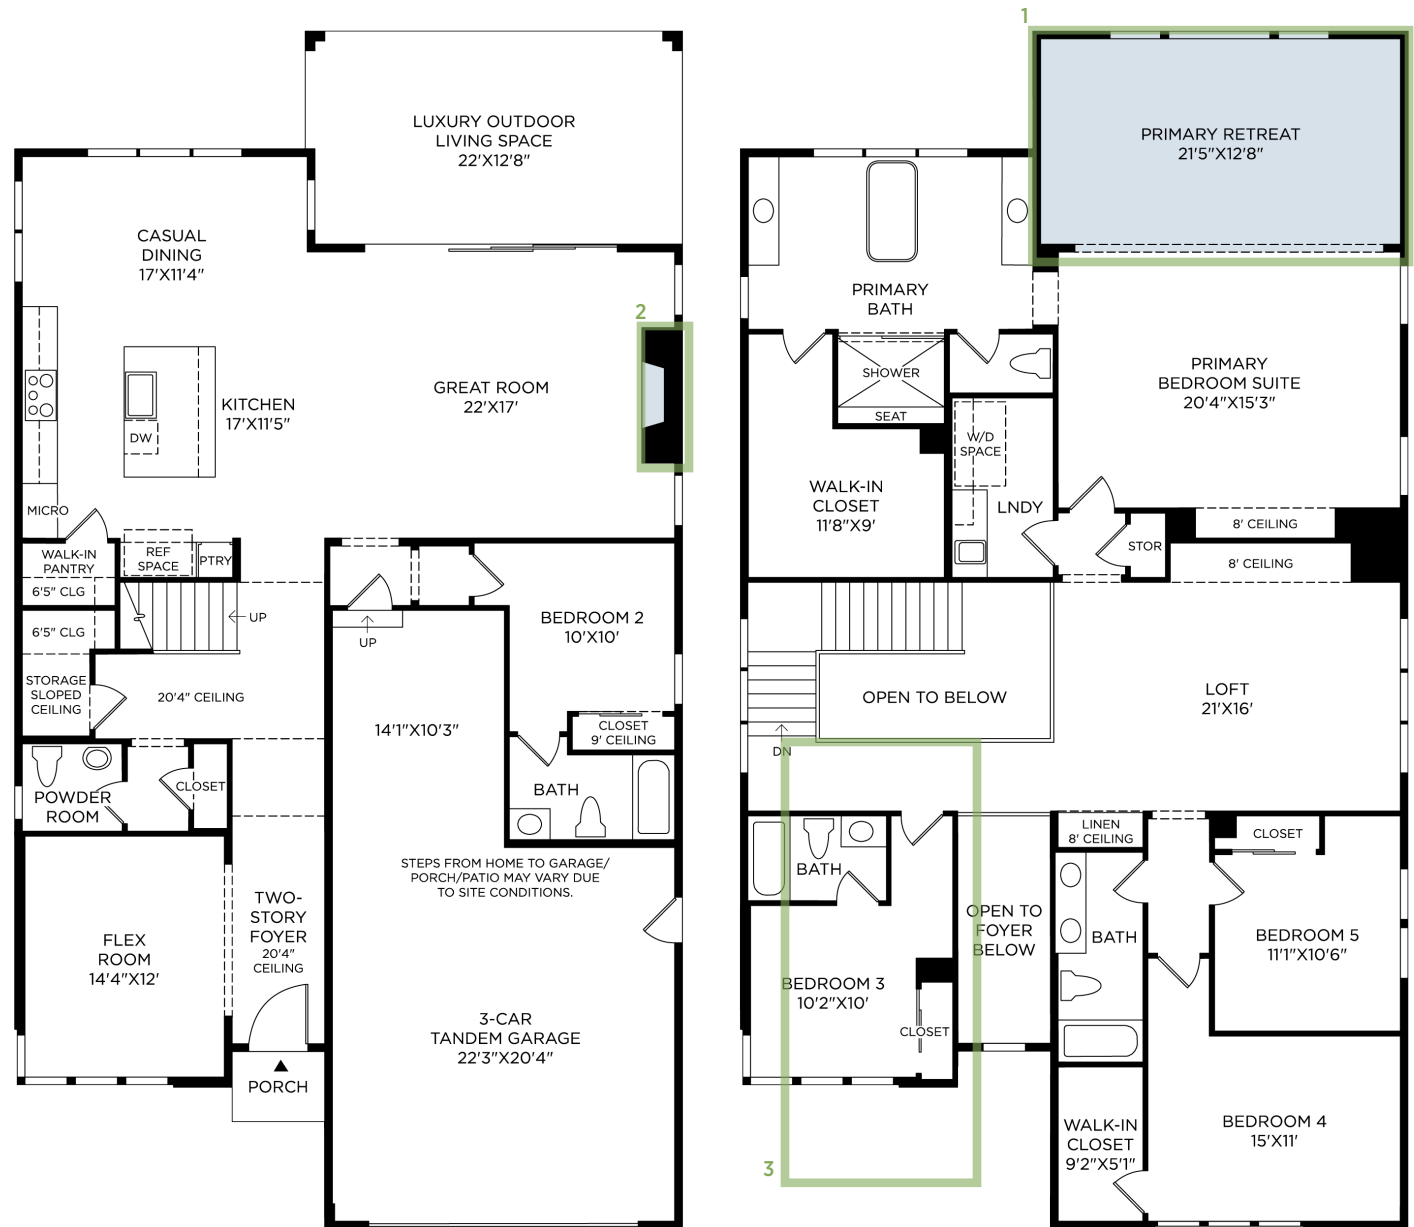

1 PRIMARY BEDROOM RETREAT

FLPL0040

2 LINEAR FIREPLACE 48" PRIMO II

FIRD0016

3 TILE SHOWER REPLACES TUB

PLMX0035 (not shown)

Designer Appointed Features | KITCHEN APPLIANCES

Designer Appointed Features are home details and finishes curated by the talented design professionals responsible for the distinctive looks found in our model homes.

1 REFRIGERATOR

SubZero Built-In Side-by-Side
Stainless Steel | 48"

2 RANGE

Wolf Gas Range
Stainless Steel | 48"

3 VENT HOOD

Wolf Wall-Mount
Stainless Steel | 48"

4 WALL OVEN

Wolf Single Oven
Stainless Steel | 30"