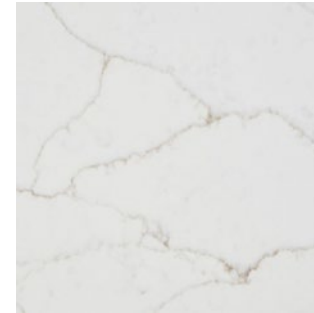

Designer Appointed Features | PRIMARY BATHROOM

Designer Appointed Features are home details and finishes curated by the talented design professionals responsible for the distinctive looks found in our model homes.

1 VANITY CABINETS

Craftsman
Painted | Alabaster

2 HARDWARE

Cabinet Pulls
Polished Chrome

3 COUNTERTOP

Arizona Tile Quartz
Citrine

4 FAUCET

Kohler Hint
Polished Chrome

5 SINK

Kohler Caxton

6 SHOWER TILE—WALLS

Arizona Tile 3D Blade
White | 12 x 22

7 SHOWER TILE—FLOOR

Arizona Tile Futura
Ivory | 2 x 2

8 SHOWER FIXTURES

Kohler Pitch
Polished Chrome

9 TUB

Kohler Stargaze
72 x 36

10 TUB FAUCET

Kohler Hint
Polished Chrome

11 TOILET

Kohler Wellworth

12 BATH ACCESSORIES

Kohler Elate
Polished Chrome

1

2

3

4

5

6

7

8

9

10

11

12