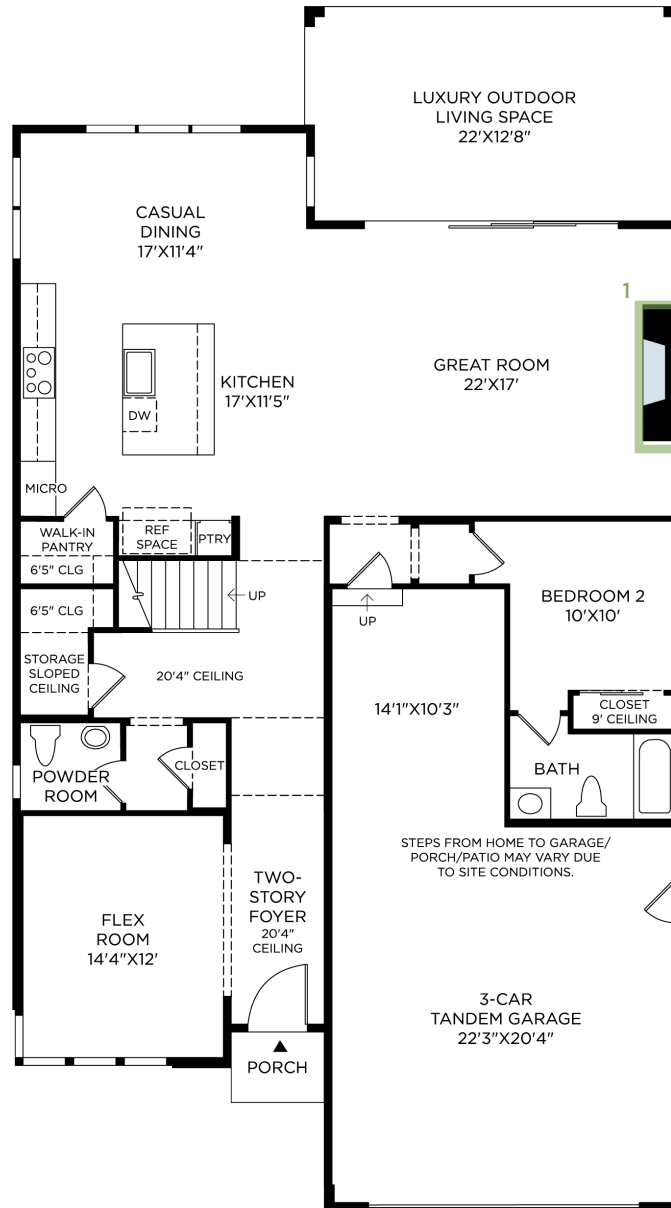

1 LINEAR FIREPLACE 48" PRIMO II

FIRD0016

2 TILE SHOWER REPLACES TUB

PLMX0035 (not shown)

Designer Appointed Features | INTERIOR SELECTIONS

Designer Appointed Features are home details and finishes curated by the talented design professionals responsible for the distinctive looks found in our model homes.