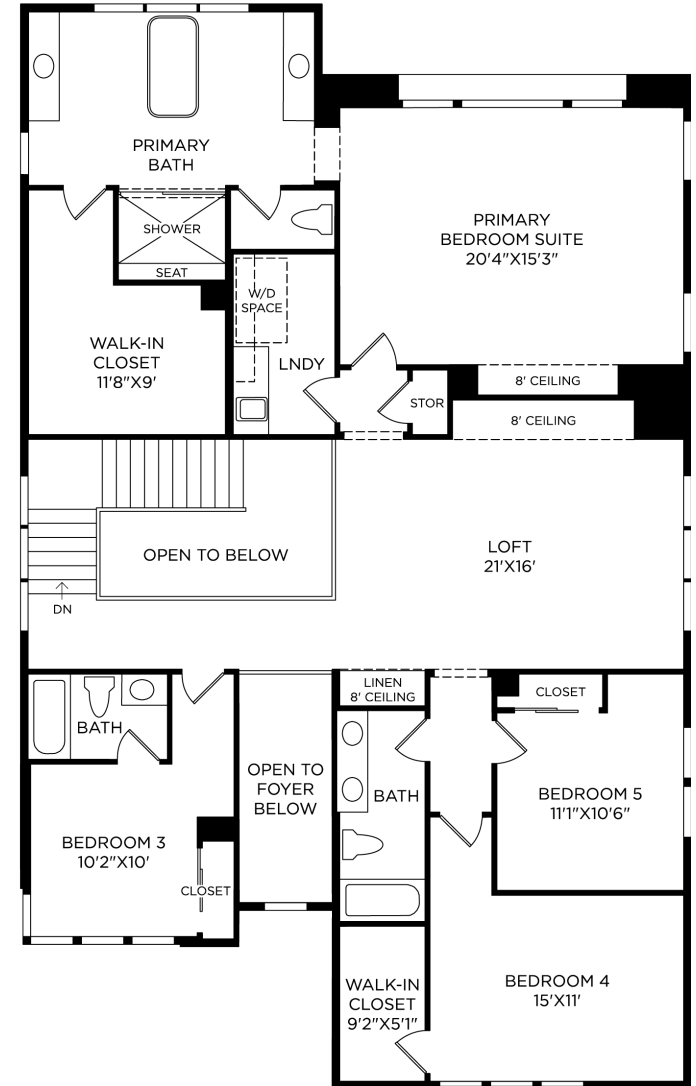

1 LINEAR FIREPLACE 48" PRIMO II

FIRD0016

2 TILE SHOWER REPLACES TUB

PLMX0035 (not shown)

Designer Appointed Features | INTERIOR SELECTIONS

Designer Appointed Features are home details and finishes curated by the talented design professionals responsible for the distinctive looks found in our model homes.