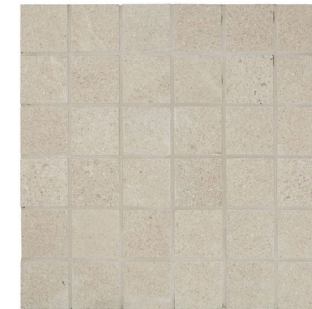

Designer Appointed Features | BEDROOM 2 BATHROOM

Designer Appointed Features are home details and finishes curated by the talented design professionals responsible for the distinctive looks found in our model homes.

1 VANITY CABINETS

Exotic Panel
White Oak

2 HARDWARE

Cabinet Pulls
Satin Nickel

3 COUNTERTOP

Arizona Tile Quartz
White Sand

4 FAUCET

Kohler Bellera
Polished Chrome

5 SINK

Kohler Caxton

6 SHOWER TILE—WALLS

Arizona Tile Gioia
Milk | 4 x 16

7 SHOWER TILE—FLOOR

Arizona Tile Pietra Italia
Beige | 2 x 2

8 SHOWER FIXTURES

Kohler Bellera
Polished Chrome

9 BATH ACCESSORIES

Franklin Brass Jamestown
Polished Chrome

10 TOILET

Kohler Wellworth

1

2

3

4

5

6

7

8

9

10