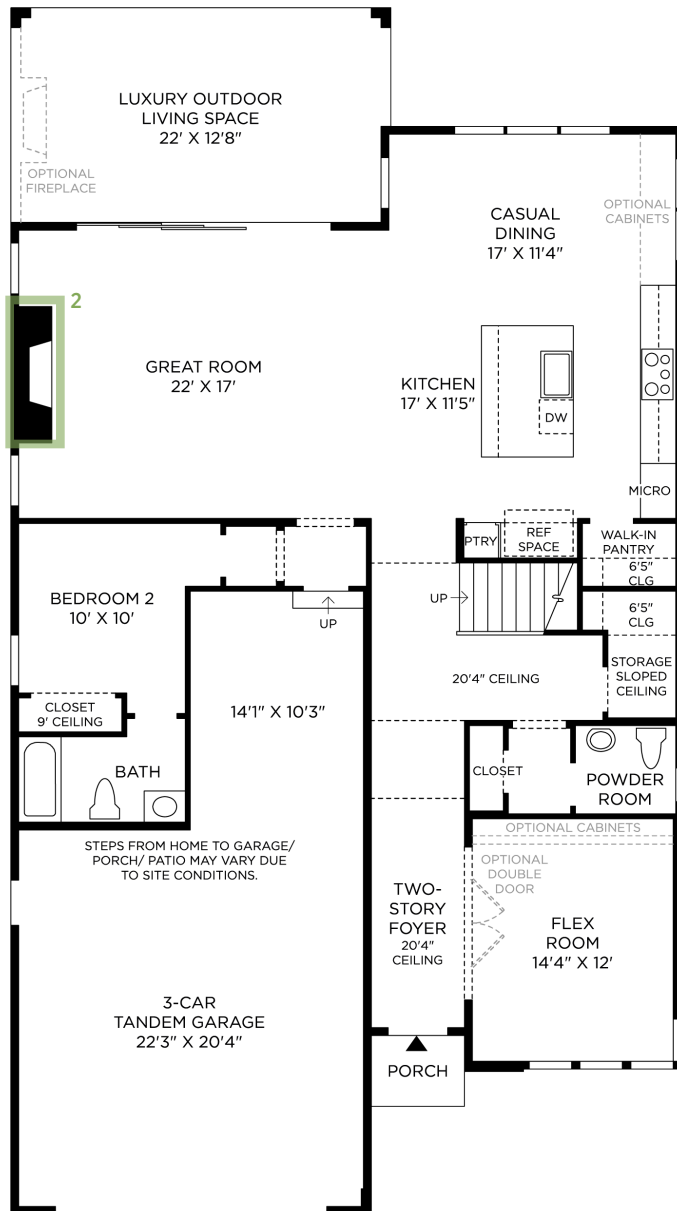

1 PRIMARY SUITE DECK

ODLX0043

2 LINEAR PRIMO 48" FIREPLACE

FIRD0016

3 TILE SHOWER ILO TUB

PLMX0035 (not shown)

Designer Appointed Features | KITCHEN APPLIANCES

Designer Appointed Features are home details and finishes curated by the talented design professionals responsible for the distinctive looks found in our model homes.

1 REFRIGERATOR

SubZero Built-In Side-by-Side
Stainless Steel | 48"

2 RANGE

Wolf Gas Range
Stainless Steel | 48"

3 VENT HOOD

Wolf Wall-Mount
Stainless Steel | 48"

4 WALL OVEN

Wolf Single Oven
Stainless Steel | 30"