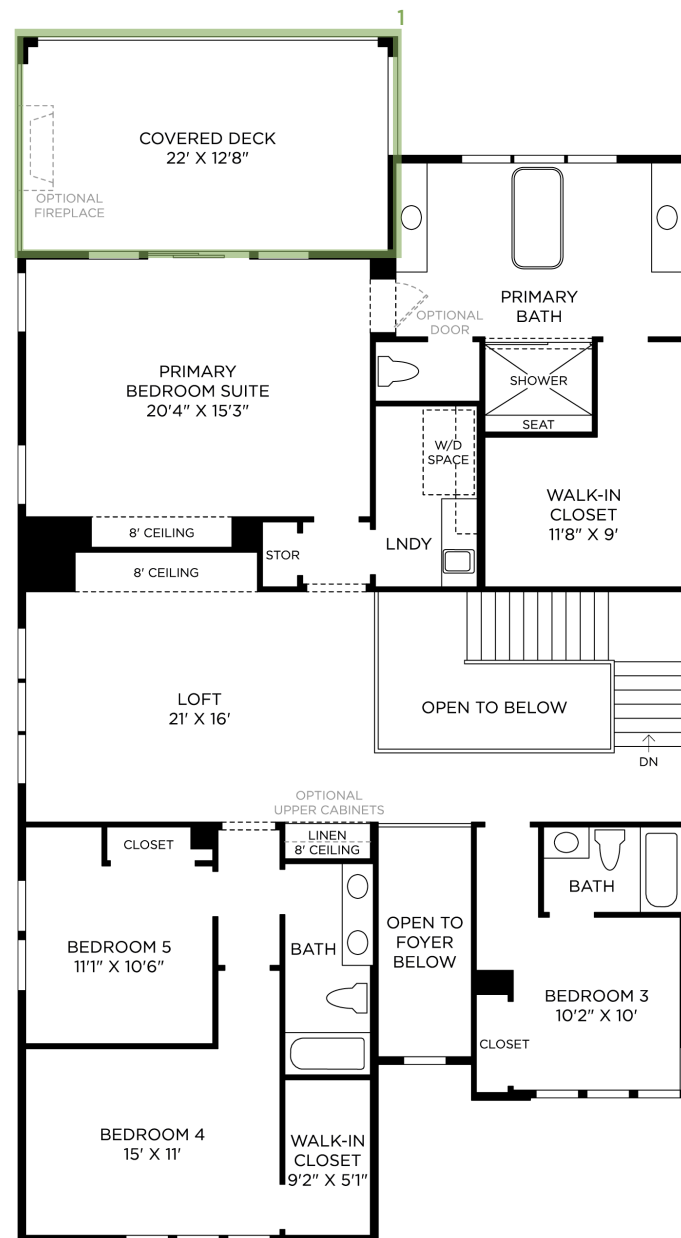

1 PRIMARY SUITE DECK

ODLX0043

2 LINEAR PRIMO 48" FIREPLACE

FIRD0016

3 TILE SHOWER ILO TUB

PLMX0035 (not shown)

Designer Appointed Features | KITCHEN APPLIANCES

Designer Appointed Features are home details and finishes curated by the talented design professionals responsible for the distinctive looks found in our model homes.

1 REFRIGERATOR

SubZero Built-In Side-by-Side
Stainless Steel | 48"

2 RANGE

Wolf Gas Range
Stainless Steel | 48"

3 VENT HOOD

Wolf Wall-Mount
Stainless Steel | 48"

4 WALL OVEN

Wolf Single Oven
Stainless Steel | 30"