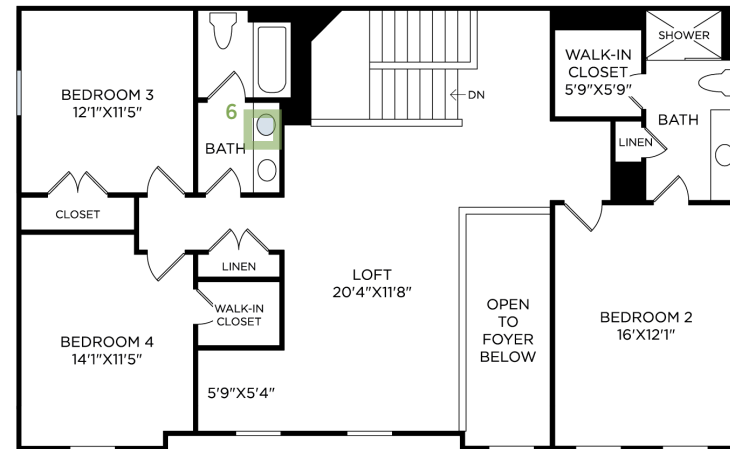

Designer Appointed Features | ARCHITECTURAL SELECTIONS

Designer Appointed Features are home details and finishes curated by the talented design professionals responsible for the distinctive looks found in our model homes.

1 ALTERNATE PRIMARY SHOWER

PC263285

3 CLERESTORY WINDOWS CASUAL DINING

PC027019

5 LAUNDRY ROOM T/M SINK W/ CABINET

2 CONSERVATORY

PC263150

4 TRADITIONAL FIREPLACE - 36\"/>

6 SEC BATH - SECOND SINK

7 TRAY CEILING GREAT ROOM

8 TRAY CEILING PRIMARY BEDROOM