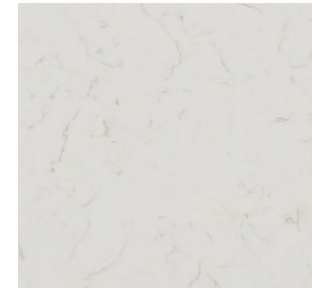

Designer Appointed Features | BATHROOM 2

Designer Appointed Features are home details and finishes curated by the talented design professionals responsible for the distinctive looks found in our model homes.

1 VANITY CABINETS

Elston
Coastline

2 HARDWARE

Gibson Pulls and Knobs
Brushed Bronze | Matte Black

3 COUNTERTOP

MSI Quartz
Carrara Miska

4 FAUCET

Kohler
Matte Black | Venza

5 SINK

Kohler
White | Oval

6 SHOWER TILE—WALLS

CW Linear
Artic White | 4x16 Glossy

7 SHOWER TILE—FLOOR

CW Linear
Artic White | Hex

8 SHOWER FIXTURES

Kohler
Matte Black | Venza

9 TOILET

Sterling Windham
White | Comfort Height Elongated

10 BATH ACCESSORIES

Elate
Matte Black