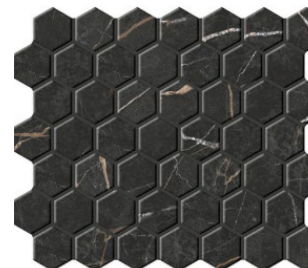

## 10 BATH ACCESSORIES

Elate  
Matte Black

1

2

3

4

5

6