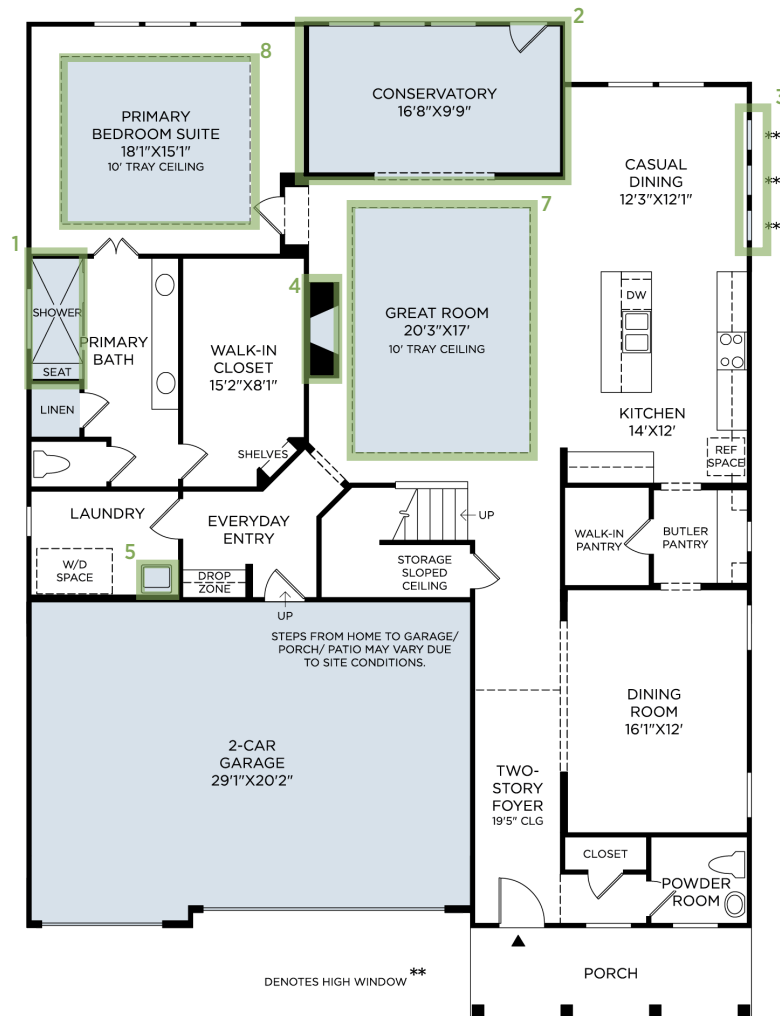

Designer Appointed Features | ARCHITECTURAL SELECTIONS

Designer Appointed Features are home details and finishes curated by the talented design professionals responsible for the distinctive looks found in our model homes.

1 ALTERNATE PRIMARY SHOWER

PC263285

3 CLERESTORY WINDOWS CASUAL DINING

PC027019

5 LAUNDRY ROOM T/M SINK W/ CABINET

2 CONSERVATORY

PC263150

4 TRADITIONAL FIREPLACE - 36\"/>

6 SEC BATH - SECOND SINK

7 TRAY CEILING GREAT ROOM

8 TRAY CEILING PRIMARY BEDROOM