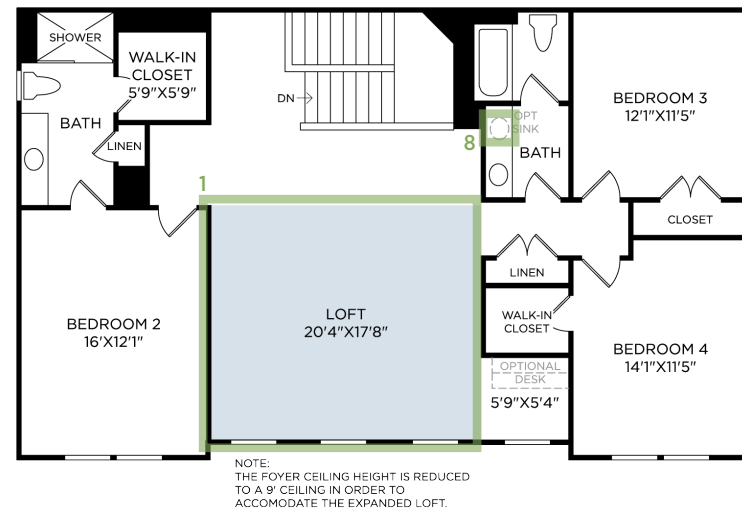

Designer Appointed Features | ARCHITECTURAL SELECTIONS

Designer Appointed Features are home details and finishes curated by the talented design professionals responsible for the distinctive looks found in our model homes.

1 ALTERNATE LOFT
PC263041

3 OPEN RAIL REPLACES HALF WALL
PC036406 (not shown)

5 MULTI-SLIDE STACKED DOOR 12X8
PC026365

8 SEC BATH - SECOND SINK
PC048385

2 ALTERNATE PRIMARY SHOWER
PC263285

4 CLERESTORY WINDOWS CASUAL DINING
PC027019

6 LINEAR FIREPLACE 42" COSMO/RAVE
PC106157

9 TRAY CEILING GREAT ROOM
PC036491

7 LAUNDRY ROOM T/M SINK WITH CABINETS
PC048385

10 TRAY CEILING PRIMARY BEDROOM
PC036487