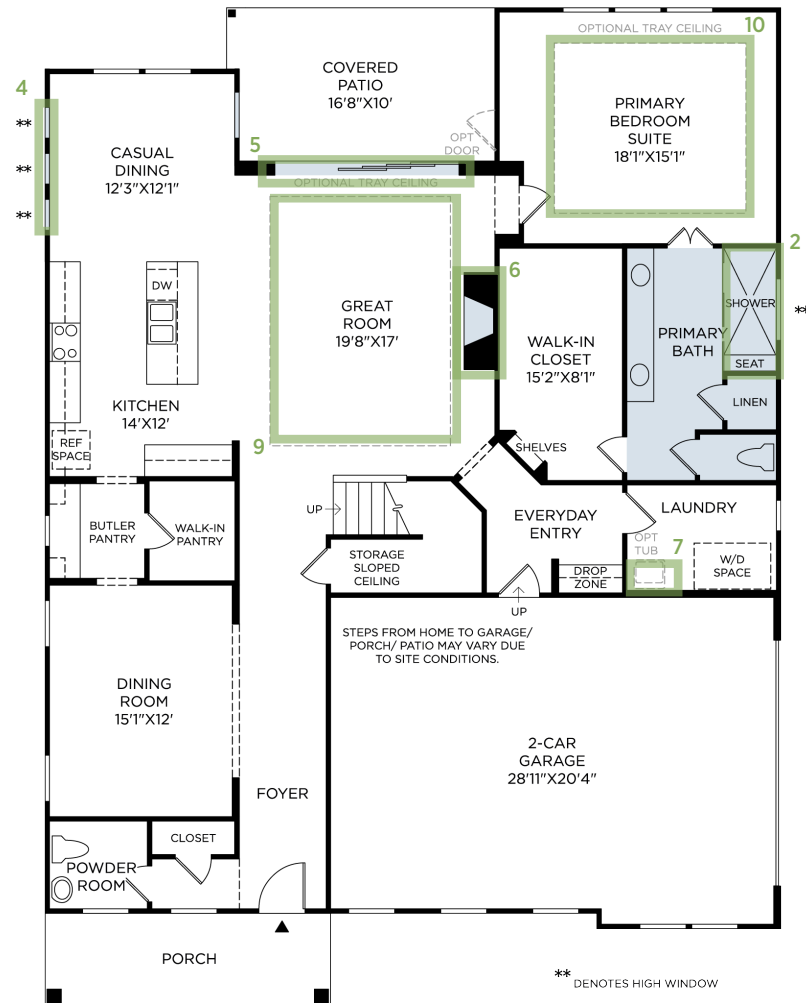

Designer Appointed Features | ARCHITECTURAL SELECTIONS

Designer Appointed Features are home details and finishes curated by the talented design professionals responsible for the distinctive looks found in our model homes.

1 ALTERNATE LOFT
PC263041

3 OPEN RAIL REPLACES HALF WALL
PC036406 (not shown)

5 MULTI-SLIDE STACKED DOOR 12X8
PC026365

8 SEC BATH - SECOND SINK
PC048385

2 ALTERNATE PRIMARY SHOWER
PC263285

4 CLERESTORY WINDOWS CASUAL DINING
PC027019

6 LINEAR FIREPLACE 42" COSMO/RAVE
PC106157

9 TRAY CEILING GREAT ROOM
PC036491

7 LAUNDRY ROOM T/M SINK WITH CABINETS
PC048385

10 TRAY CEILING PRIMARY BEDROOM
PC036487