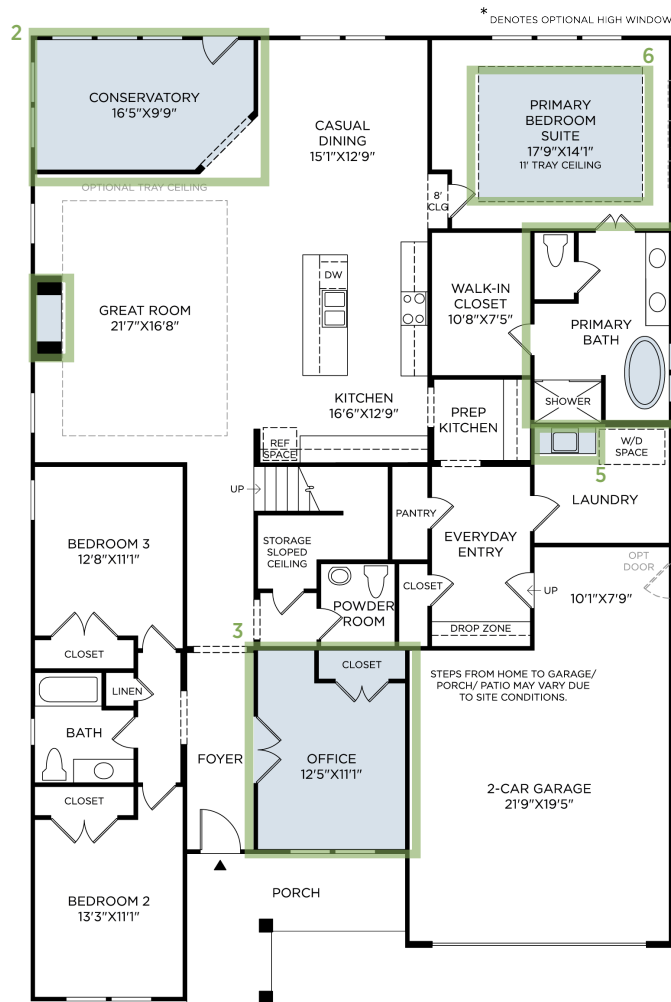

1 ALTERNATE PRIMARY BATH

3 OFFICE REPLACES DINING ROOM

5 LAUNDRY ROOM T/M SINK

2 CONSERVATORY

4 LINEAR FIREPLACE 42" COSMO

6 TRAY CEILING

Designer Appointed Features | INTERIOR SELECTIONS

Designer Appointed Features are home details and finishes curated by the talented design professionals responsible for the distinctive looks found in our model homes.