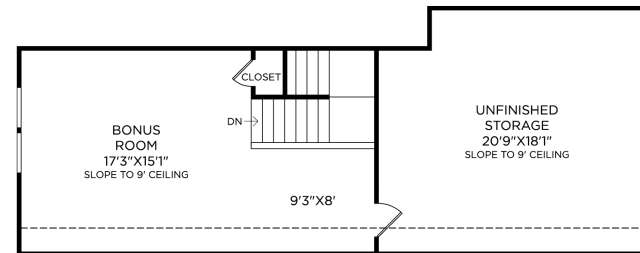

Designer Appointed Features | ARCHITECTURAL SELECTIONS

Designer Appointed Features are home details and finishes curated by the talented design professionals responsible for the distinctive looks found in our model homes.

1 ALTERNATE PRIMARY BATH

3 OFFICE REPLACES DINING ROOM

5 LAUNDRY ROOM T/M SINK

2 CONSERVATORY

4 LINEAR FIREPLACE 42" COSMO

6 TRAY CEILING