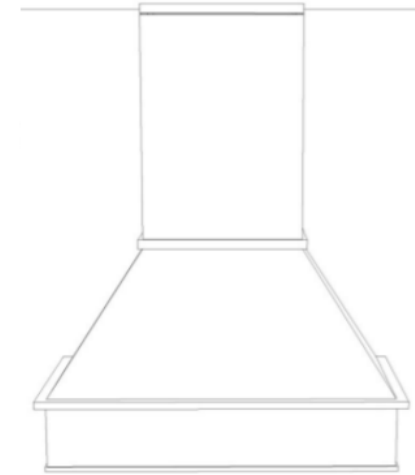

Designer Appointed Features | KITCHEN APPLIANCES

Designer Appointed Features are home details and finishes curated by the talented design professionals responsible for the distinctive looks found in our model homes.

1 36" GAS RANGE

JennAir
Stainless Steel

2 WOOD HOOD

Cabinet Wrapped
36" Insert

3 BUILT-IN MICROWAVE AND SINGLE WALL OVEN/MICROWAVE

JennAir
Stainless Steel

4 DISHWASHER

JennAir
Stainless Steel

1

2

3

4