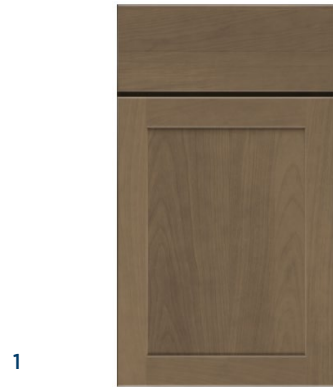

Designer Appointed Features | GUEST BATHROOM 2

Designer Appointed Features are home details and finishes curated by the talented design professionals responsible for the distinctive looks found in our model homes.

1 VANITY CABINETS

Aristokraft
Winstead | Burlap

2 HARDWARE

Mastercraft
Richard Pulls | Matte Black

3 COUNTERTOP

MSI Quartz
Frost White

4 SINK & FAUCET

Kohler
Venza | Matte Black
White | Caxton Undermount

5 BATHROOM FLOOR TILE

Marazzi
Persuade | 12 x 24 Matte | White

6 SHOWER TILE

Daltile
Color Wheel Classic | 4 x 16 Glossy | Arctic White

7 SHOWER & TUB FIXTURES

Kohler
Venza | Matte Black

8 TOILET

Sterling Windham
White | Elongated

9 BATH ACCESSORIES

Kohler
Elate Towel, Hand towel, Toilet Paper
Matte Black

1

2