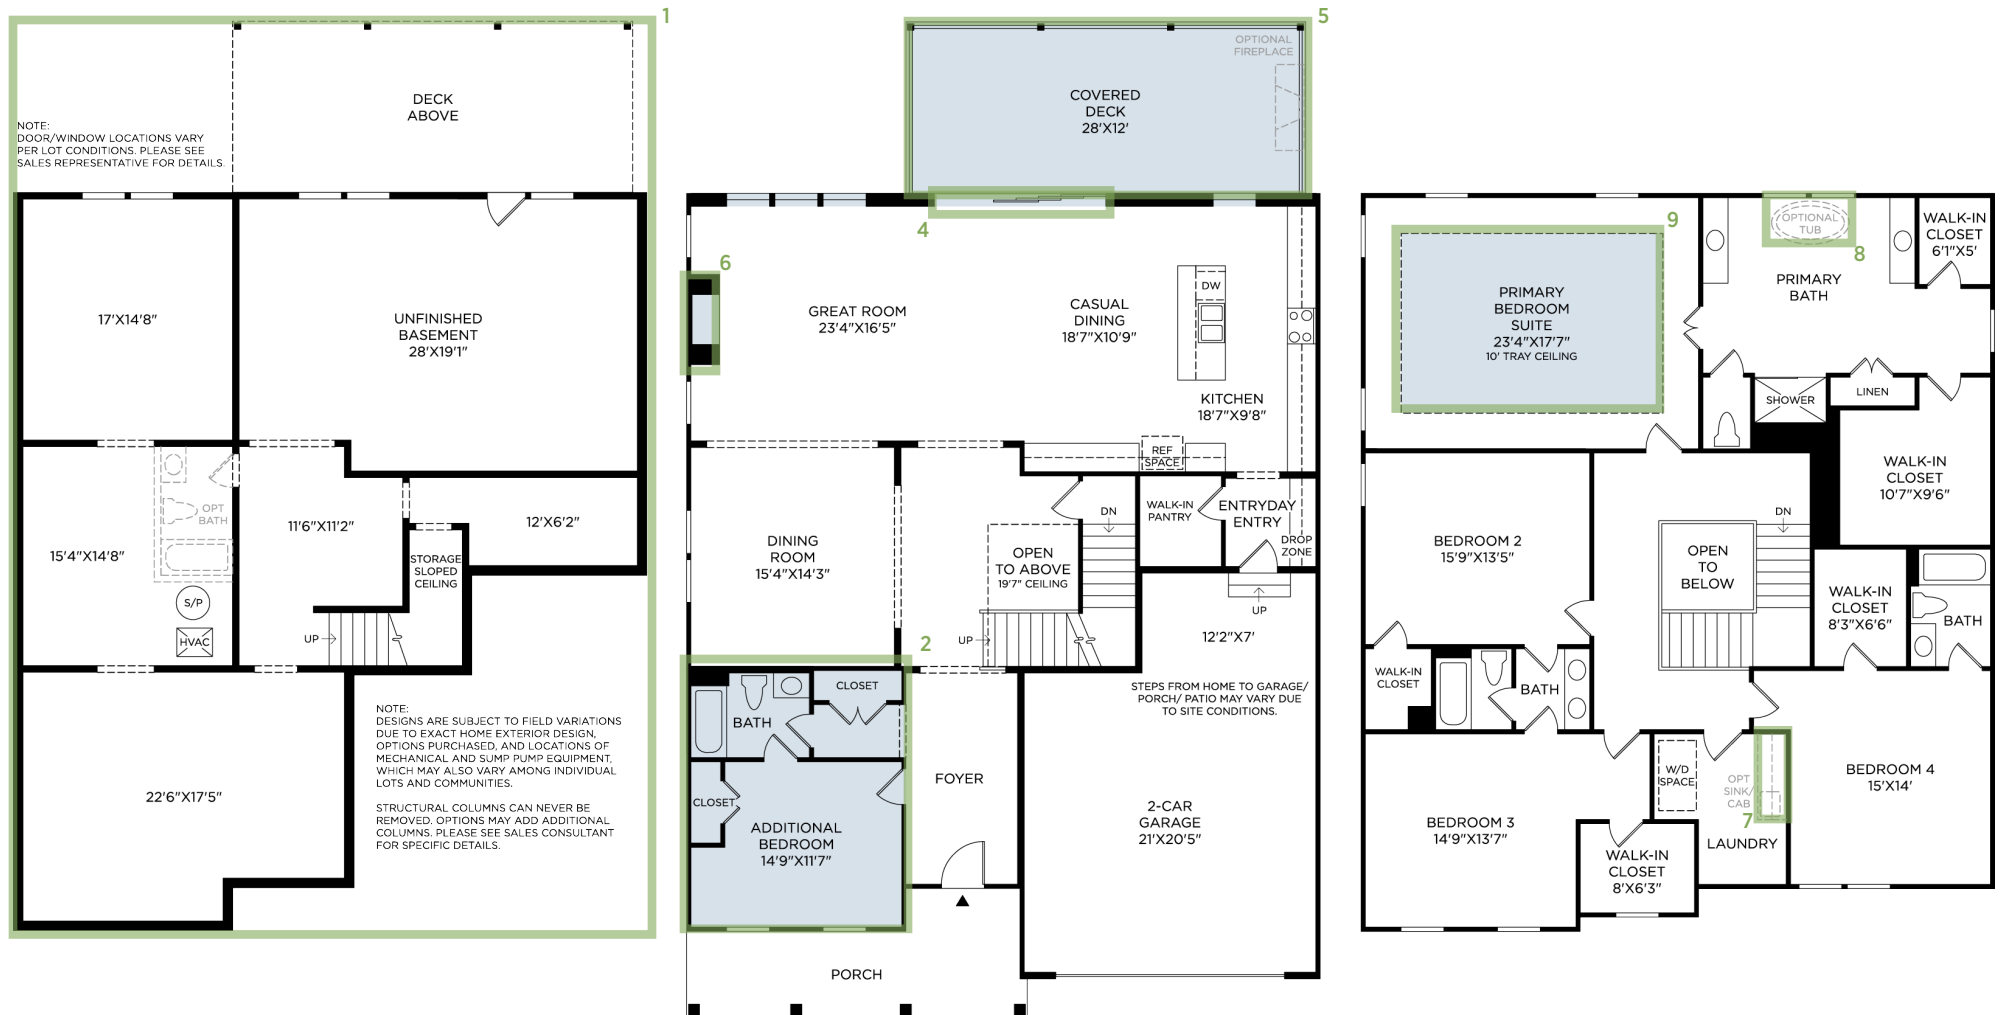

Designer Appointed Features | ARCHITECTURAL SELECTIONS

Designer Appointed Features are home details and finishes curated by the talented design professionals responsible for the distinctive looks found in our model homes.