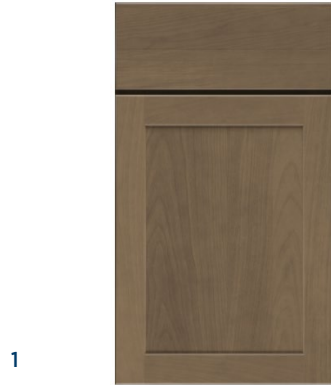

Designer Appointed Features | GUEST BATHROOM 4

Designer Appointed Features are home details and finishes curated by the talented design professionals responsible for the distinctive looks found in our model homes.

1 VANITY CABINETS

Aristokraft
Winstead | Burlap

2 HARDWARE

Mastercraft
Richard Pulls | Matte Black

3 COUNTERTOP

MSI Quartz
Frost White

4 SINK & FAUCET

Kohler
Venza | Matte Black
White | Caxton Undermount

5 BATHROOM FLOOR TILE

Marazzi
Persuade | 12 x 24 Matte | White

6 SHOWER TILE

Daltile
Color Wheel Classic | 4 x 16 Glossy | Arctic White

7 SHOWER & TUB FIXTURES

Kohler
Venza | Matte Black

8 TOILET

Sterling Windham
White | Elongated

9 BATH ACCESSORIES

Kohler
Elate Towel, Hand towel, Toilet Paper
Matte Black

1

2