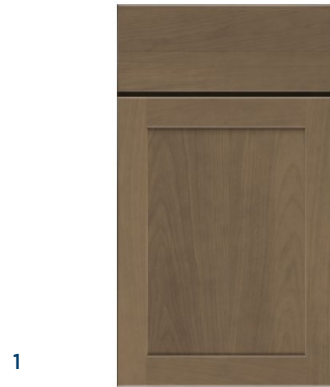

Designer Appointed Features | GUEST BATHROOM 3

Designer Appointed Features are home details and finishes curated by the talented design professionals responsible for the distinctive looks found in our model homes.

1 VANITY CABINETS

Aristokraft
Winstead | Burlap

2 HARDWARE

Mastercraft
Richard Pulls | Matte Black

3 COUNTERTOP

MSI Quartz
Frost White

4 SINK & FAUCET

Kohler
Venza | Matte Black
White | Caxton Undermount

5 BATHROOM FLOOR TILE

Marazzi
Persuade | 12 x 24 Matte | White

6 SHOWER TILE

Daltile
Color Wheel Classic | 4 x 16 Glossy | Arctic White

7 SHOWER & TUB FIXTURES

Kohler
Venza | Matte Black

8 TOILET

Sterling Windham
White | Elongated

9 BATH ACCESSORIES

Kohler
Elate Towel, Hand towel, Toilet Paper
Matte Black