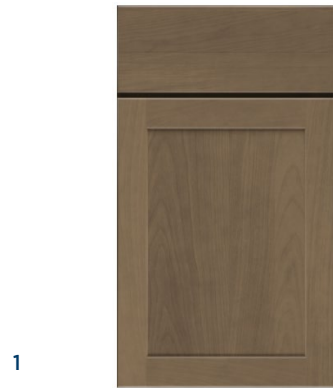

Designer Appointed Features | BASEMENT GUEST BATHROOM

Designer Appointed Features are home details and finishes curated by the talented design professionals responsible for the distinctive looks found in our model homes.

1 VANITY CABINETS

Aristokraft
Winstead | Burlap

2 HARDWARE

Mastercraft
Richard Pulls | Matte Black

3 COUNTERTOP

MSI Quartz
Frost White

4 SINK & FAUCET

Kohler
Venza | Matte Black
White | Caxton Undermount

5 BATHROOM FLOOR TILE

Marazzi
Persuade | 12 x 24 Matte | White

6 SHOWER TILE

Daltile
Color Wheel Classic | 4 x 16 Glossy | Arctic White

7 SHOWER & TUB FIXTURES

Kohler
Venza | Matte Black

8 TOILET

Sterling Windham
White | Elongated

9 BATH ACCESSORIES

Kohler
Elate Towel, Hand towel, Toilet Paper
Matte Black

1

2