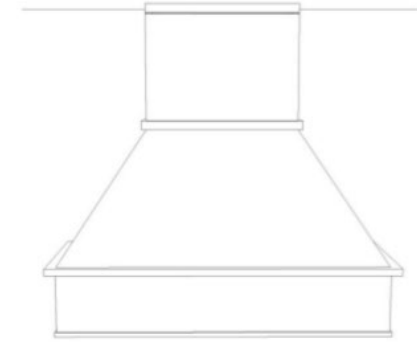

1

2

WOOD HOOD SQUARE WITH CHIMNEY

3

4

Designer Appointed Features | PRIMARY BATHROOM

Designer Appointed Features are home details and finishes curated by the talented design professionals responsible for the distinctive looks found in our model homes.