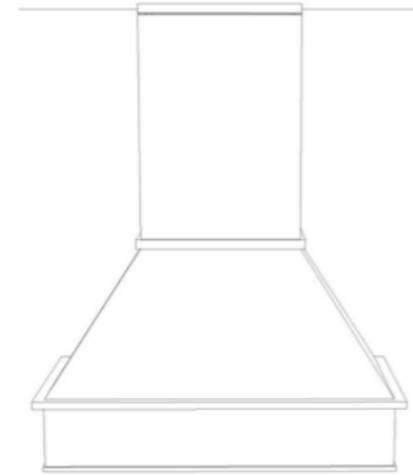

Designer Appointed Features | KITCHEN APPLIANCES

Designer Appointed Features are home details and finishes curated by the talented design professionals responsible for the distinctive looks found in our model homes.

1 36" GAS RANGE

JennAir
Stainless Steel

2 WOOD HOOD

Cabinet Wrapped
36" Insert

3 BUILT-IN MICROWAVE AND SINGLE WALL OVEN/MICROWAVE

JennAir
Stainless Steel

4 DISHWASHER

JennAir
Stainless Steel

1

2

3

4