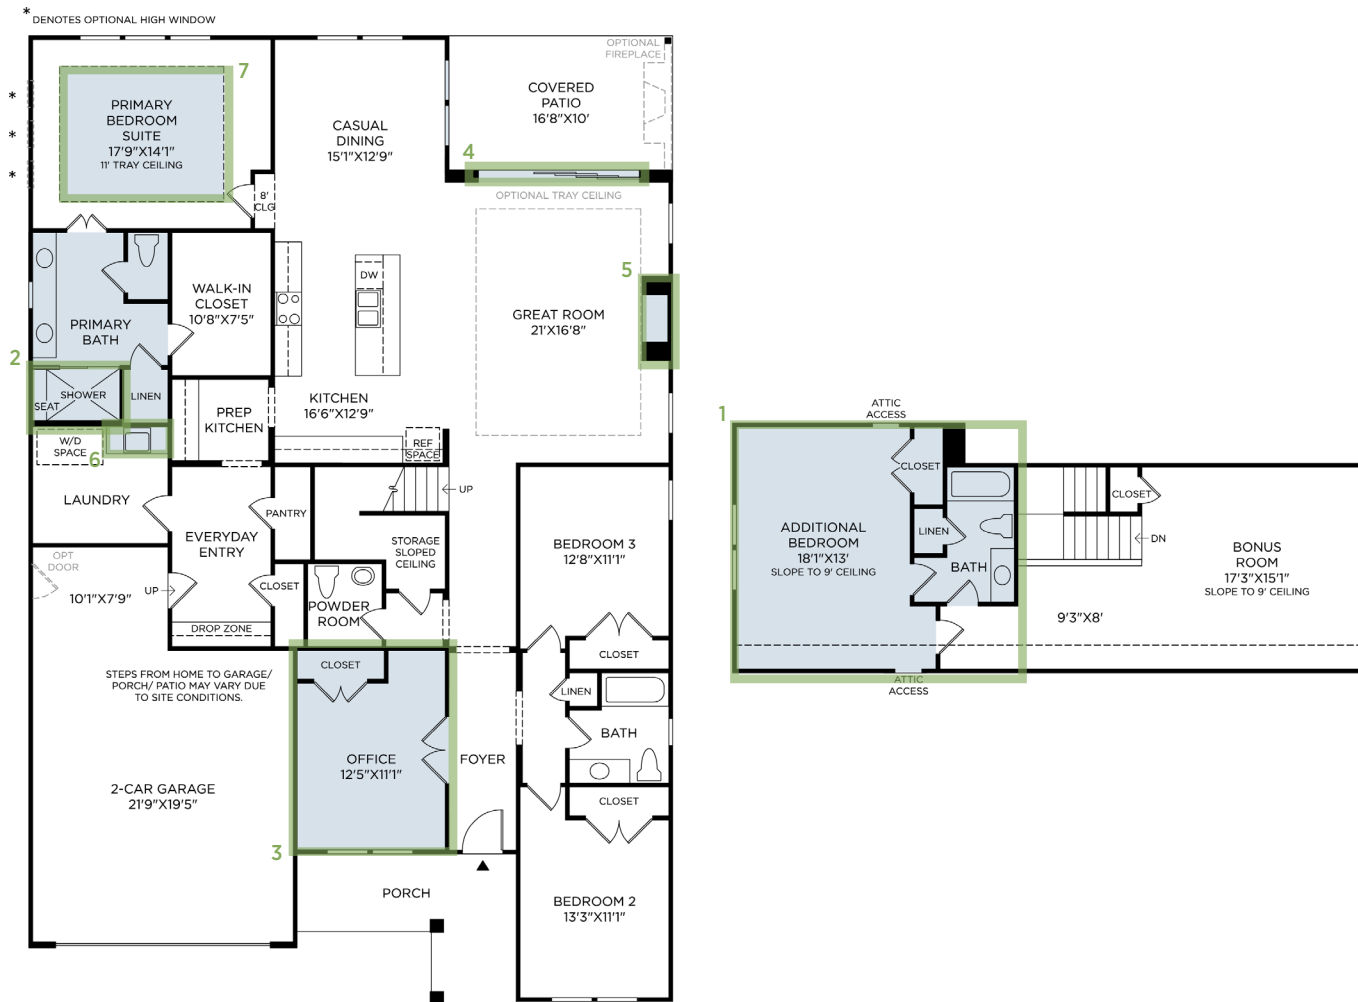

Designer Appointed Features | ARCHITECTURAL SELECTIONS

Designer Appointed Features are home details and finishes curated by the talented design professionals responsible for the distinctive looks found in our model homes.

1 ADDITIONAL BEDROOM AND BATH

3 OFFICE REPLACES DINING ROOM

5 LINEAR FIREPLACE COSMO

7 TRAY CEILING PRIMARY

2 ALTERNATE PRIMARY SHOWER

4 MULTI-SLIDE STACKED DOOR 12X8

6 LAUNDRY ROOM T/M SINK W/ CABINET