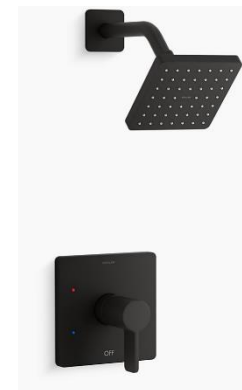

Designer Appointed Features | POWDER ROOM BASEMENT

Designer Appointed Features are home details and finishes curated by the talented design professionals responsible for the distinctive looks found in our model homes.

1 VANITY CABINETS

Century Vista
Driftwood

2 HARDWARE

Century Knobs
Black

3 COUNTERTOP

Quartz Silestone
Miami White

4 FAUCET

Kohler Parallel single
Black

5 SINK

Kohler Caxton
White

6 FLOORING

Daltile Indoterra
Natural 12" x 24"

7 TOILET

Kohler Persuade Curv
White

8 BATH ACCESSORIES

Kohler Elate
Black

9 SHOWER PAN

Sterling Ensemble
White

10 WALL TILE

Daltile Revalia Remix Ripple
Cream 2" x 9"

11 SHOWER FIXTURES

Kohler Parallel
Black

1

2

3

4

5

6

7

8

9

10

11