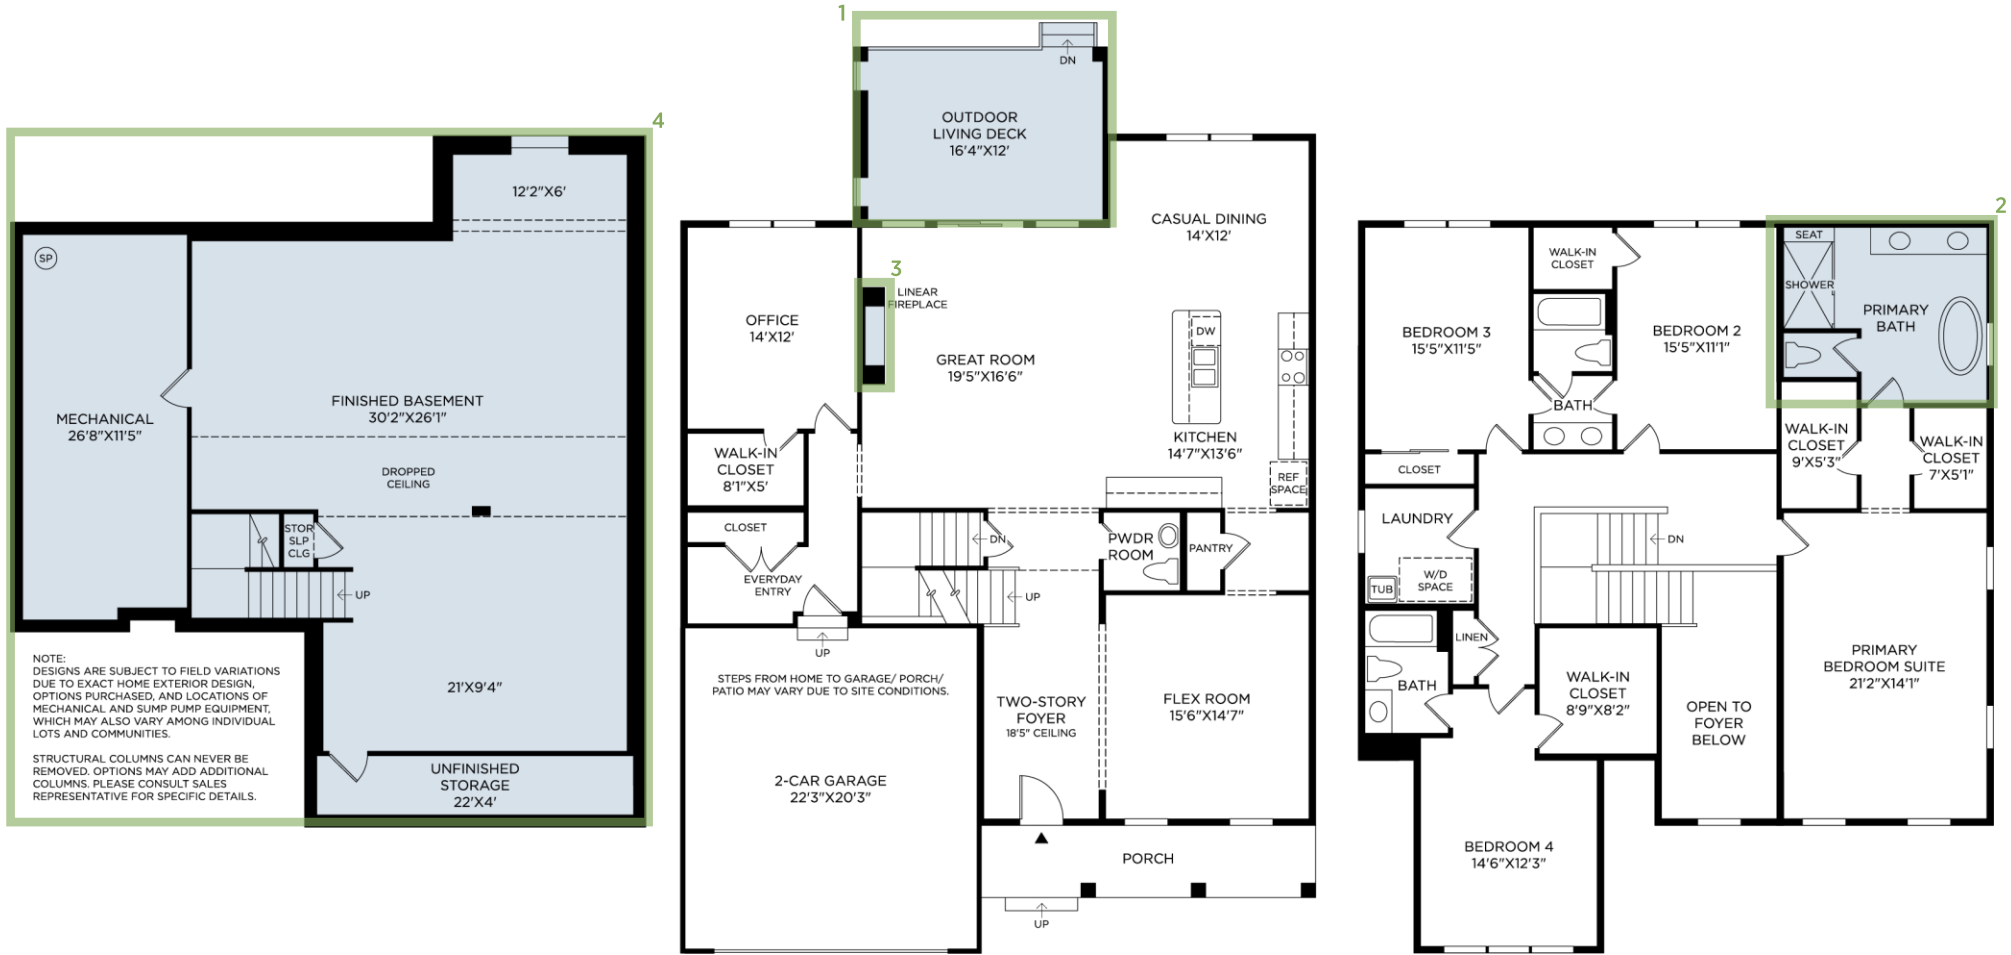

Designer Appointed Features | ARCHITECTURAL SELECTIONS

Designer Appointed Features are home details and finishes curated by the talented design professionals responsible for the distinctive looks found in our model homes.

1 OUTDOOR LIVING

3 LINEAR FIREPLACE 42" COSMO/RAVE

2 ALTERNATE PRIMARY BATH

4 FINISHED BASEMENT