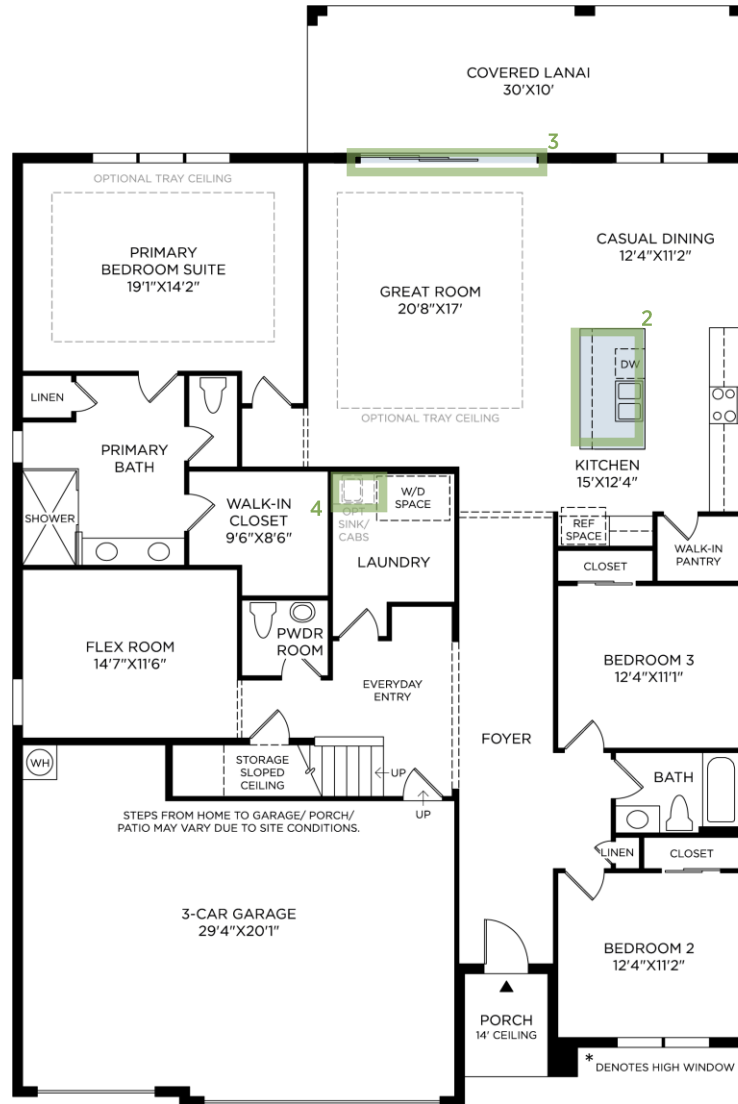

1 ADDITIONAL BEDROOM WITH BATH

2 ALTERNATE KITCHEN ISLAND

3 MULTI-SLIDE STACKED DOOR

4 LAUNDRY ROOM T/M SINK

5 SEC BATH - SHOWER STALL
(not shown)

Designer Appointed Features | INTERIOR SELECTIONS

Designer Appointed Features are home details and finishes curated by the talented design professionals responsible for the distinctive looks found in our model homes.