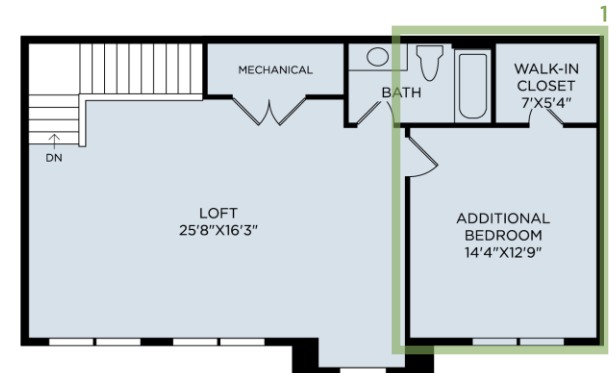

1 ADDITIONAL BEDROOM WITH BATH

2 ALTERNATE KITCHEN ISLAND

3 MULTI-SLIDE STACKED DOOR

4 LAUNDRY ROOM T/M SINK

5 SEC BATH - SHOWER STALL
(not shown)

Designer Appointed Features | INTERIOR SELECTIONS

Designer Appointed Features are home details and finishes curated by the talented design professionals responsible for the distinctive looks found in our model homes.