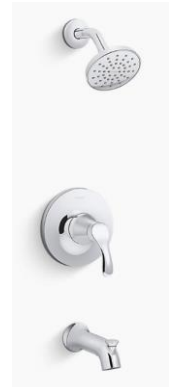

Designer Appointed Features | BATH 3

Designer Appointed Features are home details and finishes curated by the talented design professionals responsible for the distinctive looks found in our model homes.

1 VANITY CABINETS

Mid Continent Brawny FO

Maple | Painted White

2 HARDWARE

Amerock Blackrock Pull

Polished Nickel | Pull

3 COUNTERTOP

MSI Quartz

Calacatta Ultra | Polished – Eased Edge

4 FAUCET

Kohler Simplice

Polished Chrome

5 SINK

Kohler Verticyl

White | Undermount

6 SHOWER TILE—WALLS

Daltile Scriptor

AR60 | 12x24

7 SHOWER/TUB COMBO

8 SHOWER FIXTURES

Kohler Simplice

Polished Chrome

9 TILE

Daltile Scriptor

AR60 | 12x24

10 TOILET

Kohler Archer

White | Comfort Height

1

2

3

4

5

6

7

8

9

10