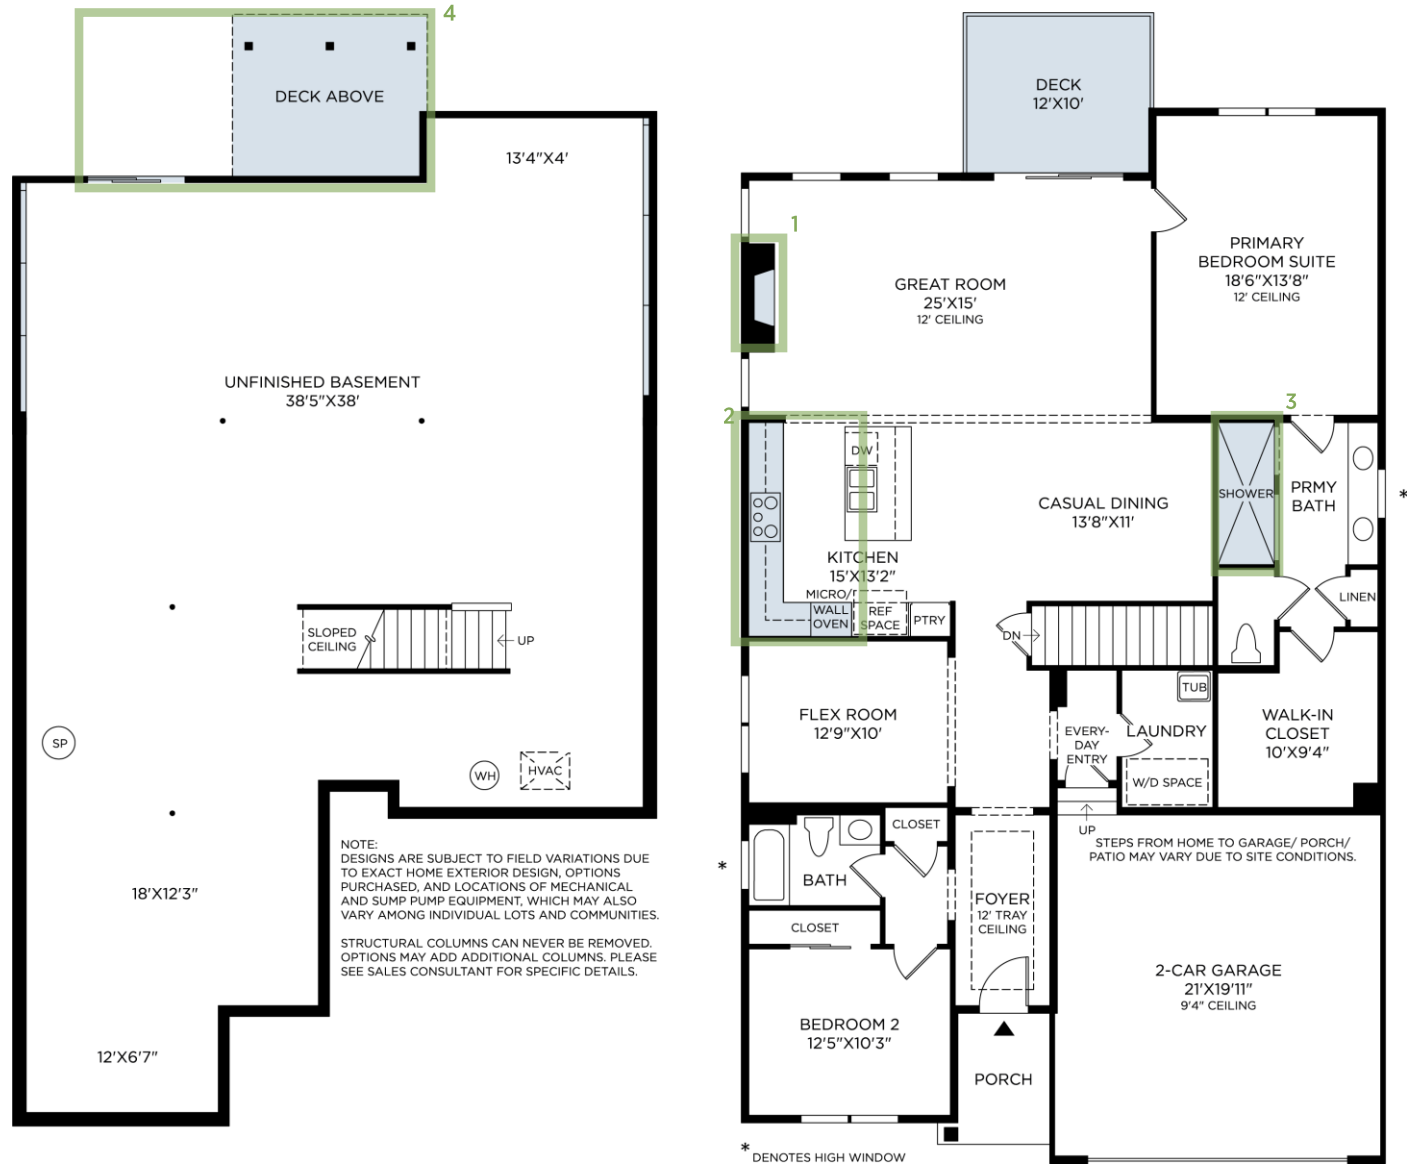

- 1 **TRADITIONAL FIREPLACE 42" CALIBER**
- 2 **36" COOKTOP, HOOD, WALL OVEN**
- 3 **ALTERNATE PRIMARY SHOWER**
- 4 **WALKOUT BASEMENT**
- 5 **ROUGH-IN PLUMBING**
(not shown)

Designer Appointed Features | INTERIOR SELECTIONS