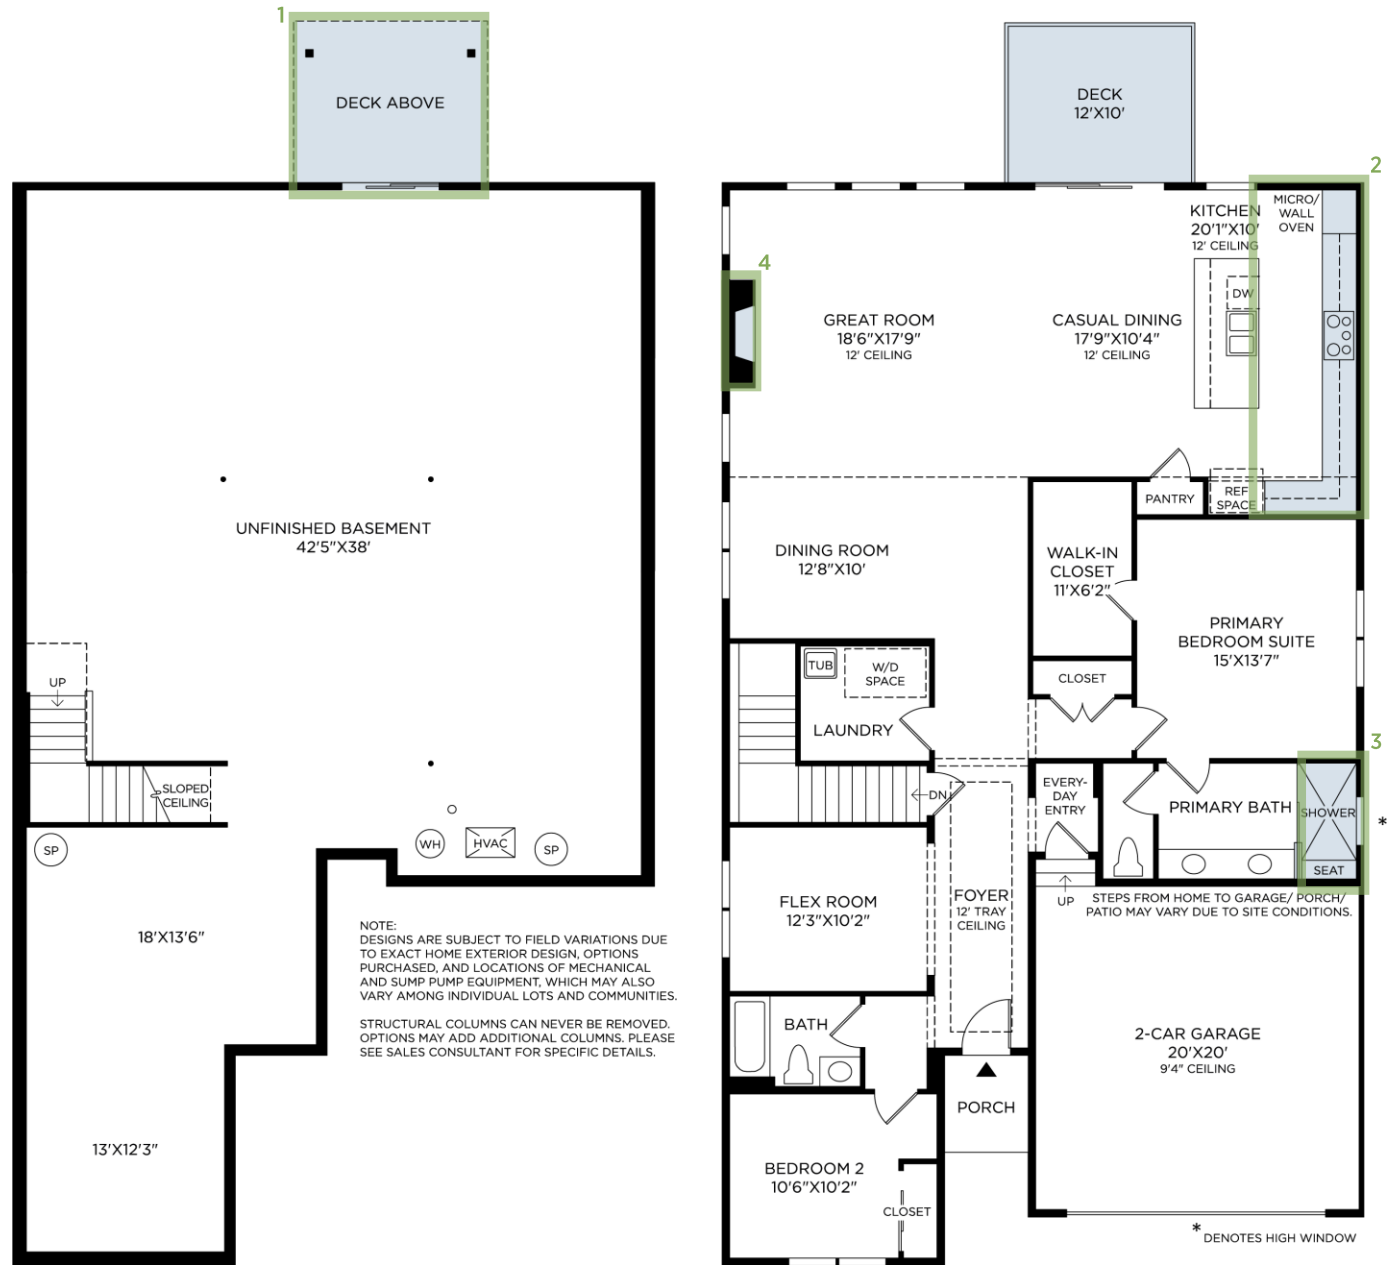

1 WALKOUT BASEMENT

2 36" COOKTOP, HOOD, WALL OVEN

3 ALTERNATE PRIMARY SHOWER

4 TRADITIONAL FIREPLACE 42" CALIBER

5 ROUGH-IN PLUMBING IN BASEMENT

(not shown)

Designer Appointed Features | INTERIOR SELECTIONS