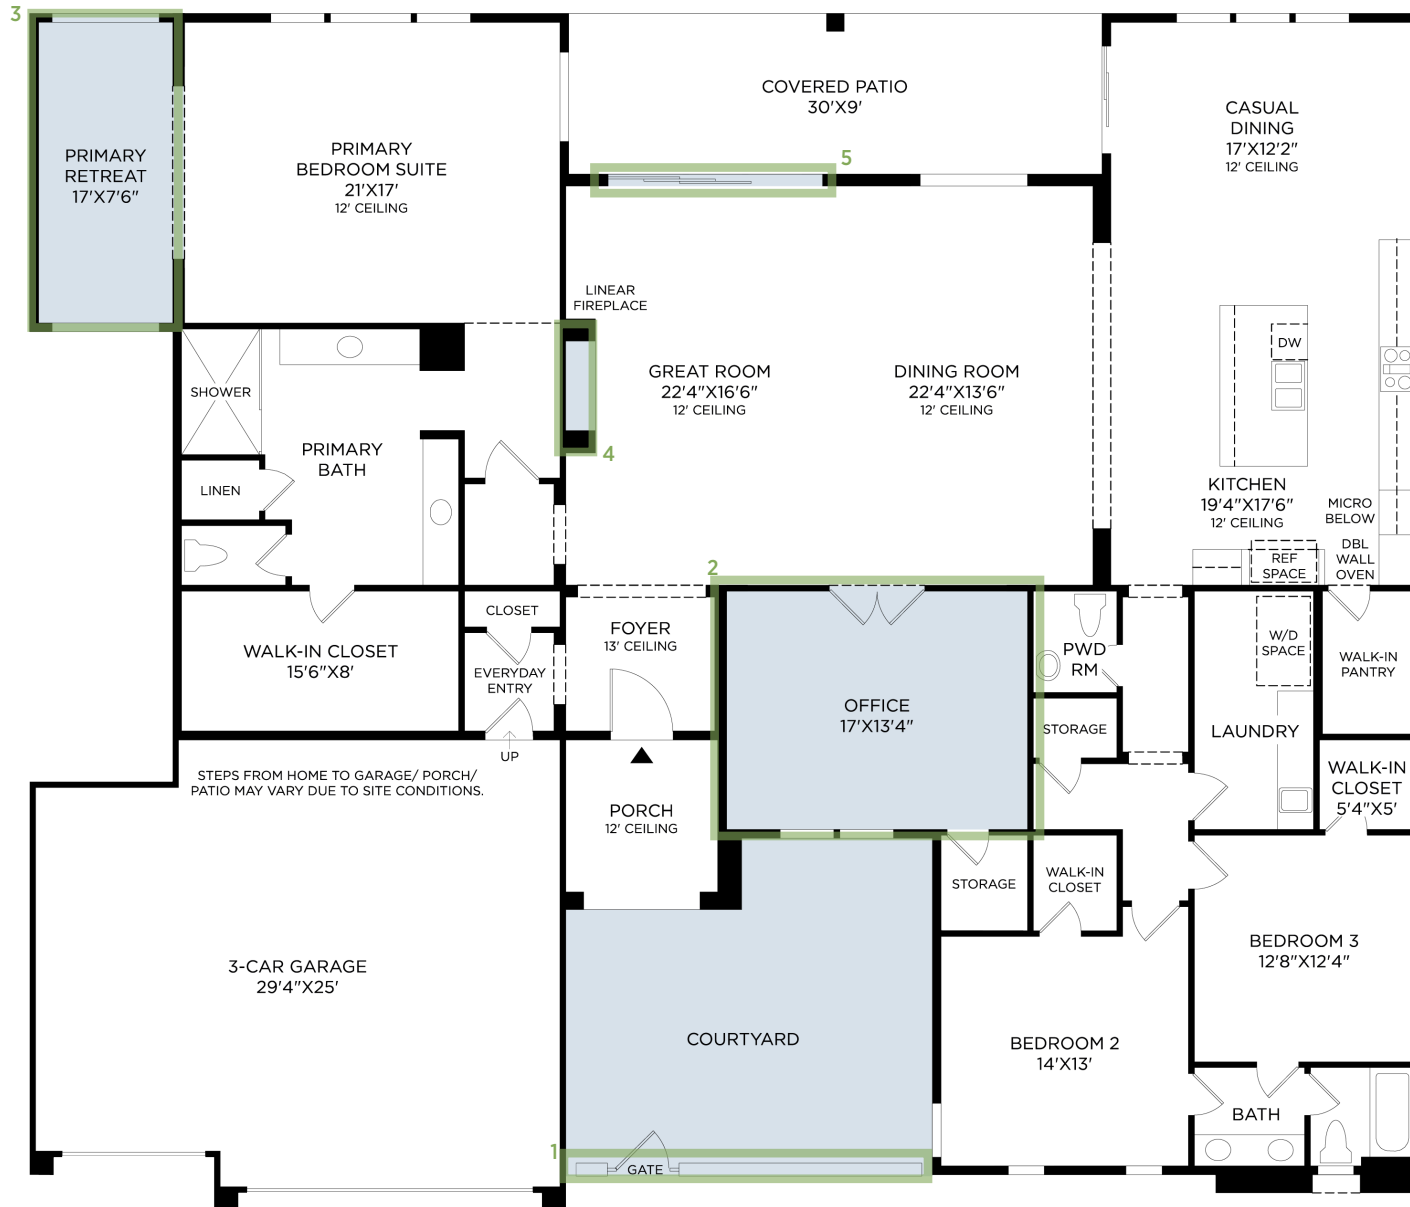

CRESTWOOD RANCH | ARROYO MODERN COSTAL
HOME SITE 5 | 6192 ROYAL TOPAZ CT | LAS VEGAS, NV 89149

Photographs, renderings, and floor plans are for representational purposes only and may not reflect the exact features or dimensions of your home. All dimensions are subject to field variations. Prices and offers subject to change without notice. This is not an offering where prohibited by law. Images are for representational purposes only and actual product may differ. Not all images may be shown. See online or onsite sales consultants for details.

- 1 COURTYARD WALL
- 2 OFFICE ILO FLEX ROOM
- 3 PRIMARY BEDROOM RETREAT
- 4 60" PRIMO FIREPLACE
- 5 12X8 MULTI-SLIDE STACKED DOOR

Designer Appointed Features | INTERIOR SELECTIONS

Designer Appointed Features are home details and finishes curated by the talented design professionals responsible for the distinctive looks found in our model homes.