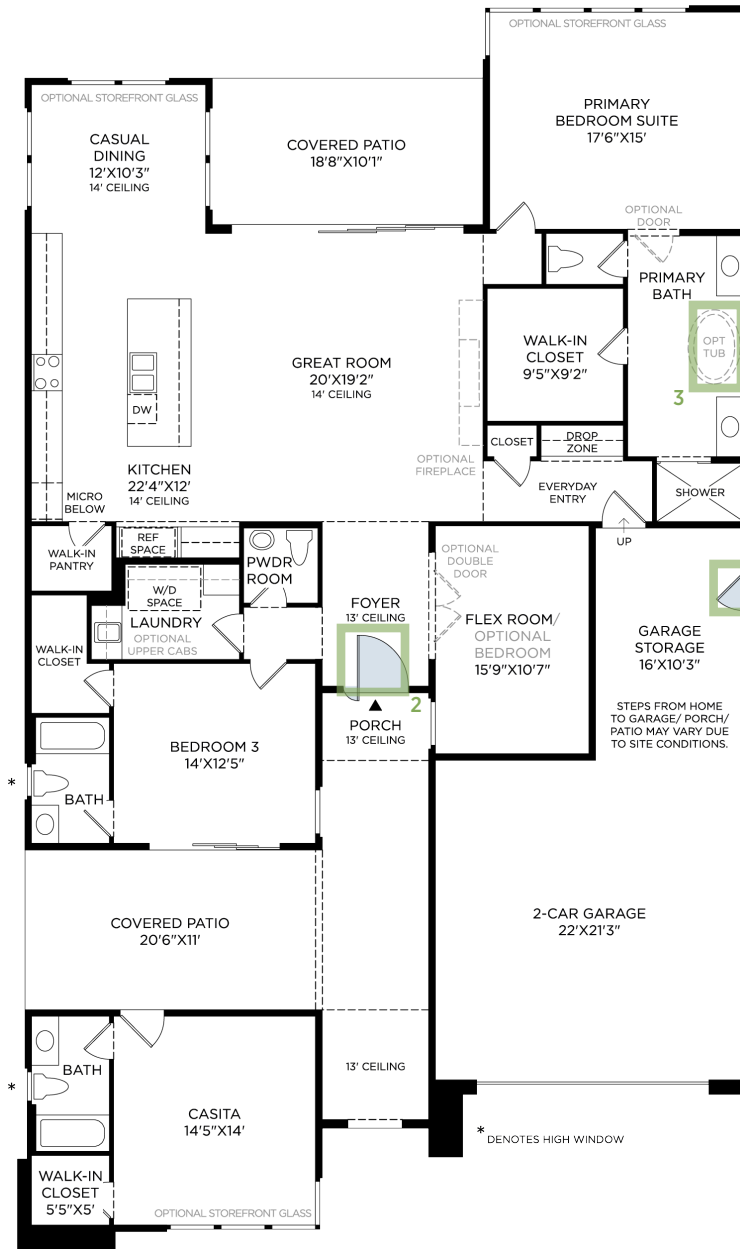

6  **WOOD PLANKS**
Italian Rosewood
Longboard

8  **EAVES & FASCIA**
Chateau Brown
SW 7510

INCANTA LAGO | BARONA MID-CENTURY MODERN
HOME SITE 38 | 237 LA STELLA ST | HENDERSON, NV 89011

Photographs, renderings, and floor plans are for representational purposes only and may not reflect the exact features or dimensions of your home. All dimensions are subject to field variations. Prices and offers subject to change without notice. This is not an offering where prohibited by law. Images are for representational purposes only and actual product may differ. Not all images may be shown. See online or onsite sales consultants for details.

- 1 **ADDITIONAL EXTERIOR GARAGE DOOR**
- 2 **GLASS PIVOT DOOR**
- 3 **5' KOHLER TUB IN PRIMARY BATH**

Designer Appointed Features | INTERIOR SELECTIONS

Designer Appointed Features are home details and finishes curated by the talented design professionals responsible for the distinctive looks found in our model homes.

5" Base & 3 1/4" Casing
Color | Size or Description

1

2

3

4

5

6

7