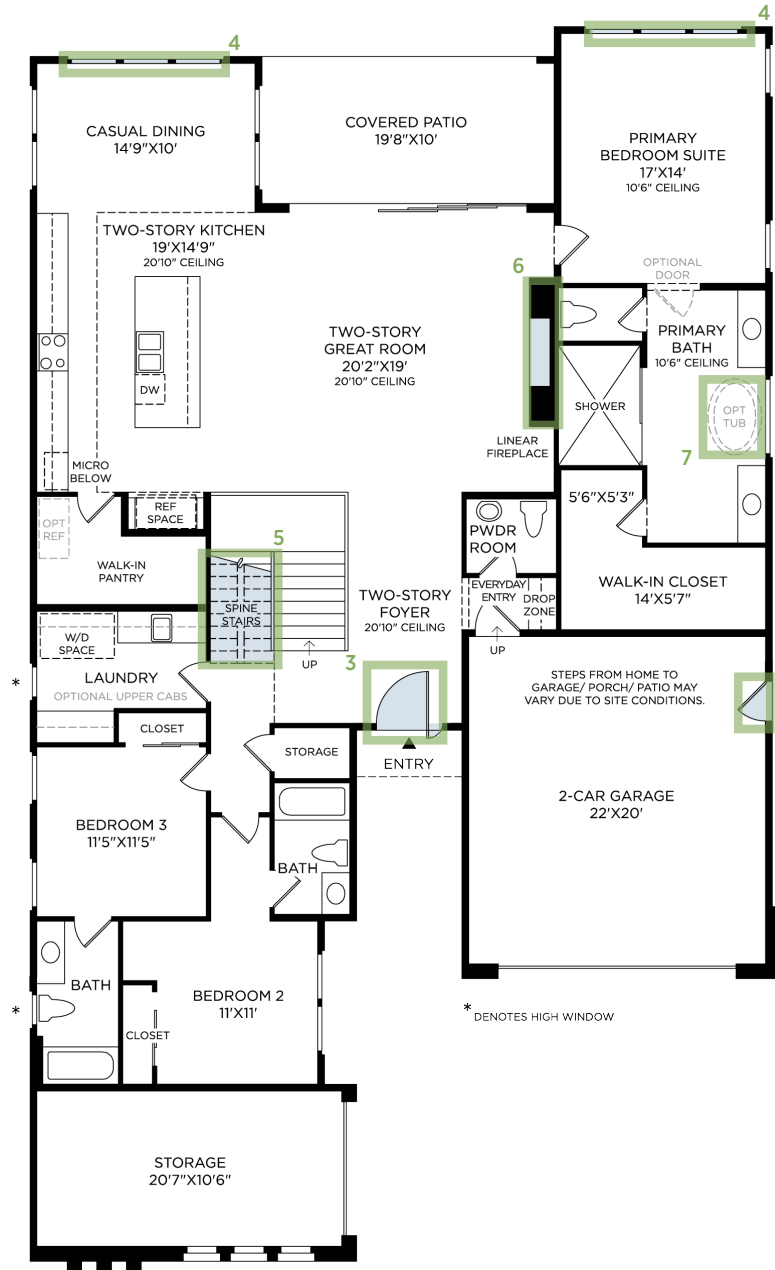

Designer Appointed Features | STRUCTURAL OPTIONS

Designer Appointed Features are home details and finishes curated by the talented design professionals responsible for the distinctive looks found in our model homes.

- 1 POWDER ROOM
- 2 ADDITIONAL EXTERIOR DOOR GARAGE
- 3 GLASS PIVOT DOOR
- 4 STOREFRONT GLASS REAR OF HOME
- 5 SPINE STAIRS
- 6 ELECTRIC 55" SCION FIREPLACE
- 7 PRIMARY BATH 6' KOHLER