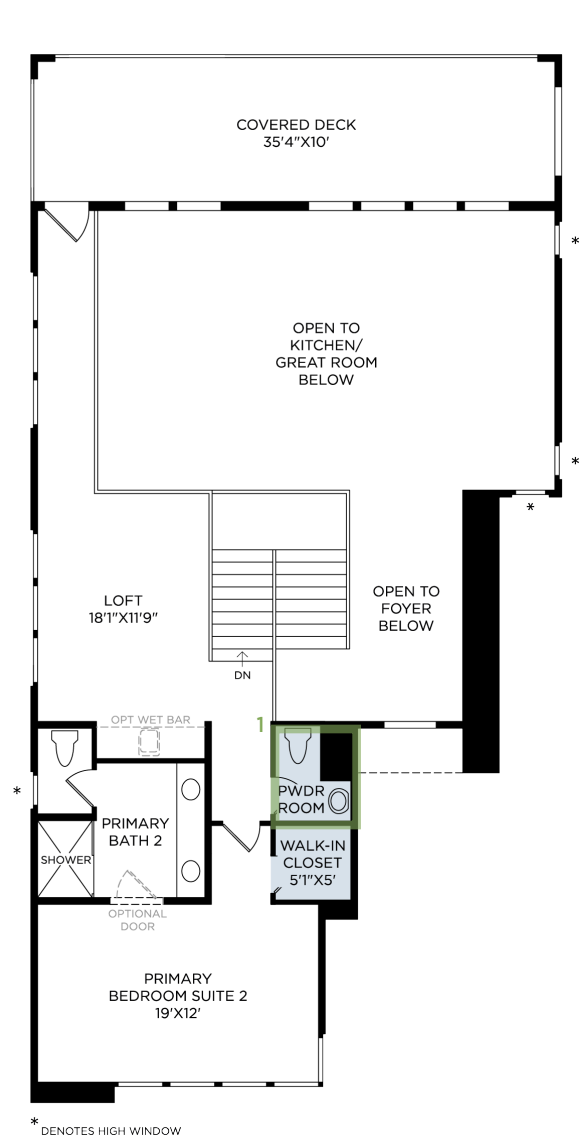

- 1 POWDER ROOM
- 2 ADDITIONAL EXTERIOR DOOR GARAGE
- 3 GLASS PIVOT DOOR
- 4 STOREFRONT GLASS REAR OF HOME
- 5 SPINE STAIRS
- 6 ELECTRIC 55" SCION FIREPLACE
- 7 PRIMARY BATH 6' KOHLER

Designer Appointed Features | INTERIOR SELECTIONS