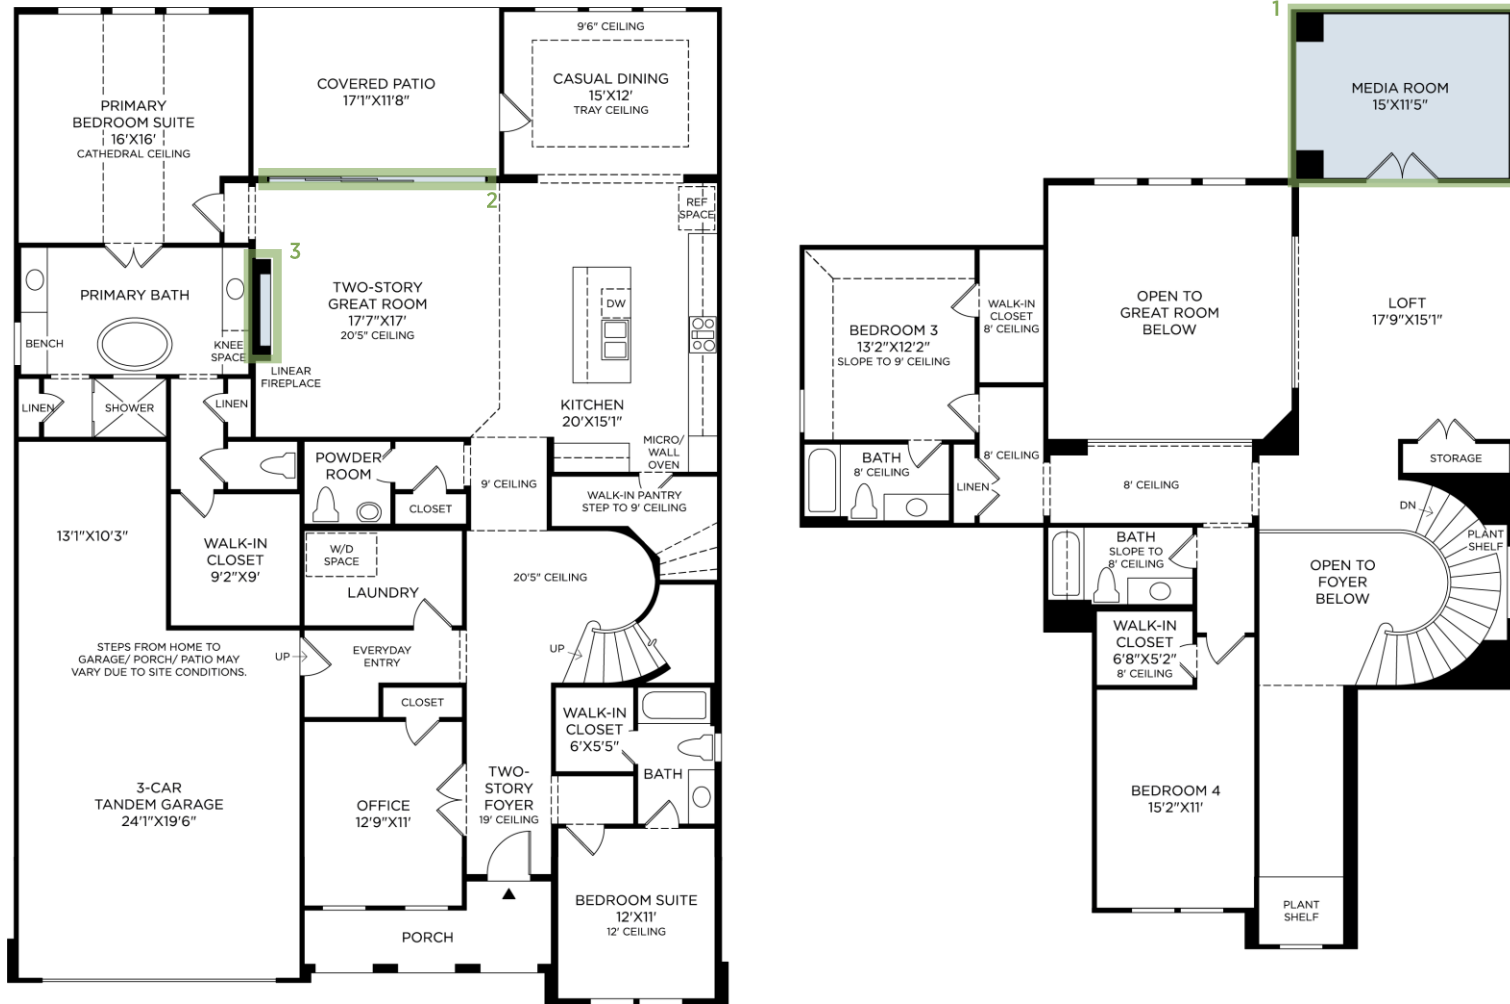

1 MEDIA ROOM

3 60" ELECTRIC FIREPLACE

2 MULTI-SLIDE STACKED DOOR

4 MUD BENCH 4'
(not shown)

Designer Appointed Features | INTERIOR SELECTIONS

Designer Appointed Features are home details and finishes curated by the talented design professionals responsible for the distinctive looks found in our model homes.