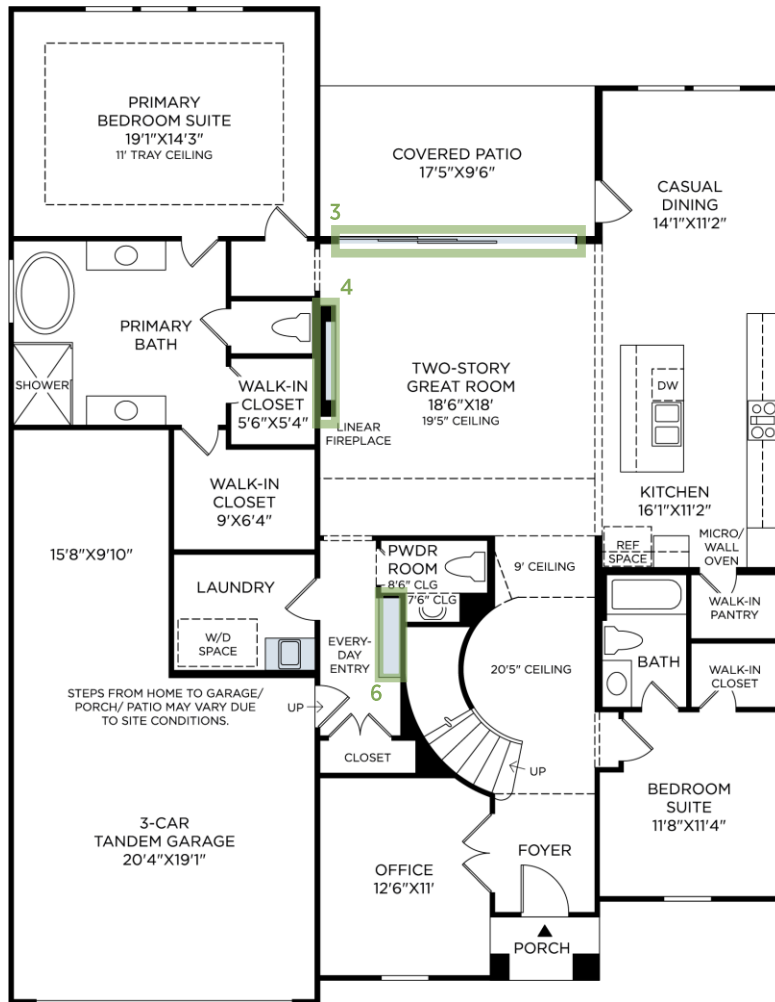

Designer Appointed Features | ARCHITECTURAL SELECTIONS

Designer Appointed Features are home details and finishes curated by the talented design professionals responsible for the distinctive looks found in our model homes.

1 MEDIA ROOM

3 MULTI-SLIDE STACKED DOOR

5 WALK-IN SHOWERS
(not shown)

2 ADDITIONAL BATH

4 ELECTRIC FIREPLACE

6 MUD BENCH