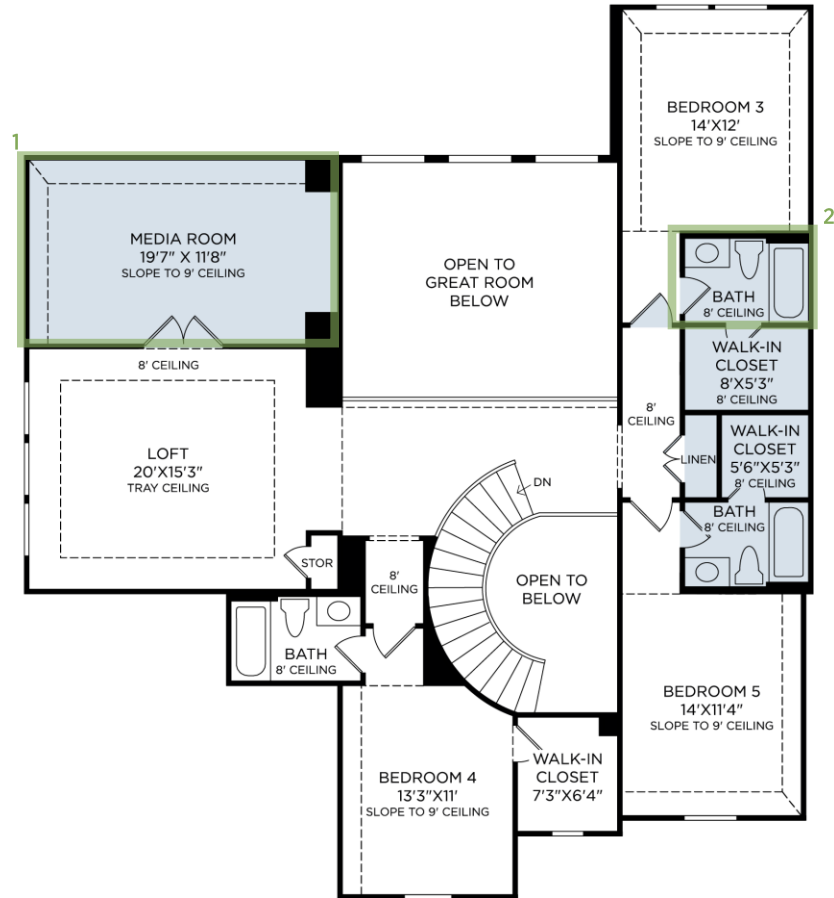

Designer Appointed Features | ARCHITECTURAL SELECTIONS

Designer Appointed Features are home details and finishes curated by the talented design professionals responsible for the distinctive looks found in our model homes.

1 MEDIA ROOM

3 MULTI-SLIDE STACKED DOOR

5 WALK-IN SHOWERS
(not shown)

2 ADDITIONAL BATH

4 ELECTRIC FIREPLACE

6 MUD BENCH