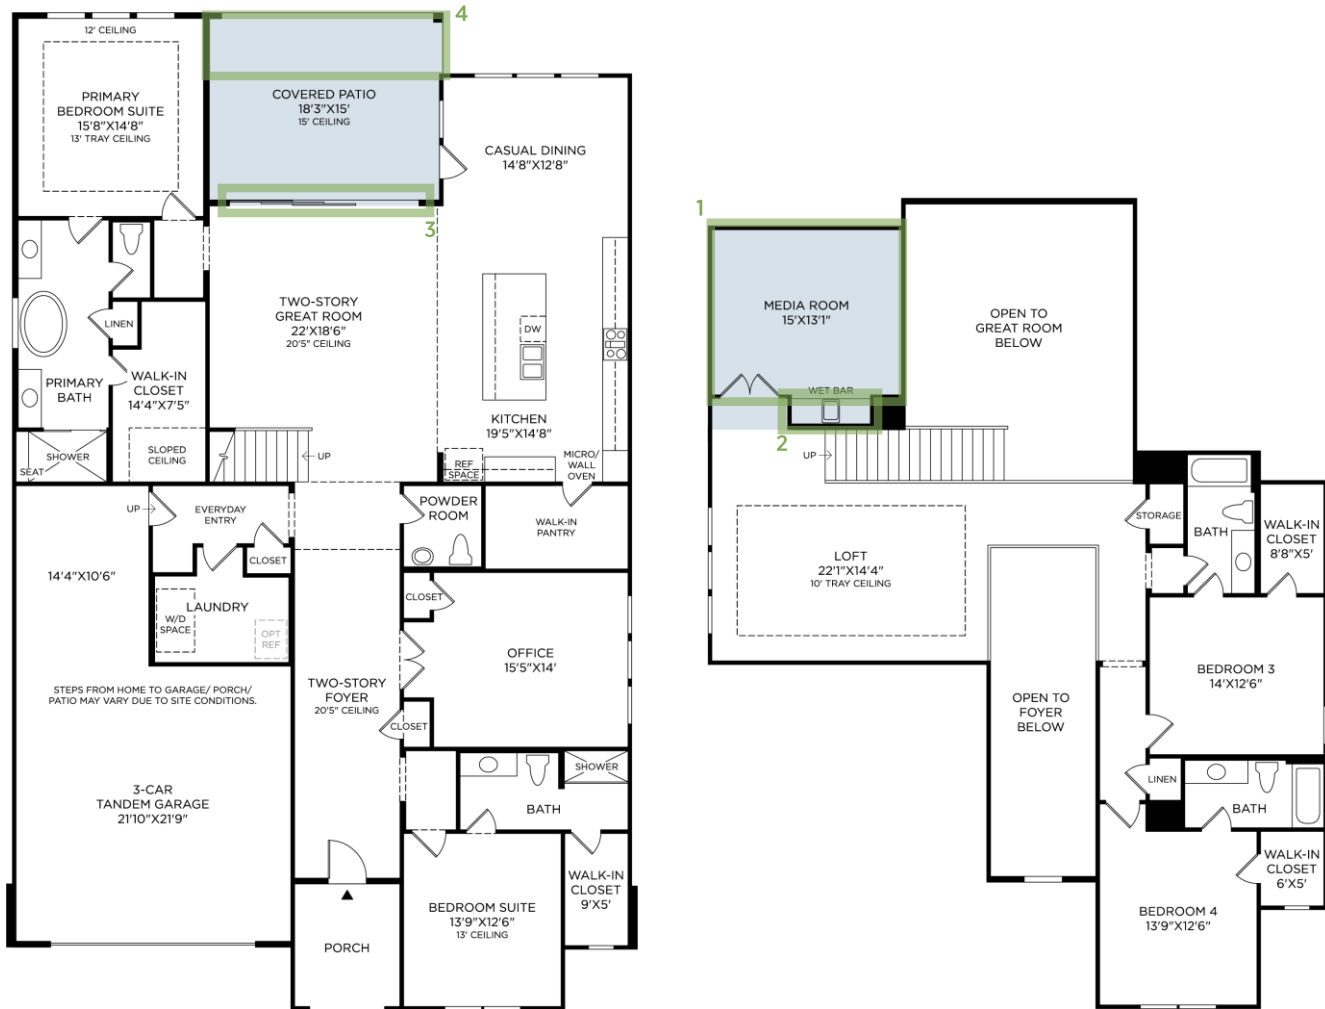

Designer Appointed Features | ARCHITECTURAL SELECTIONS

Designer Appointed Features are home details and finishes curated by the talented design professionals responsible for the distinctive looks found in our model homes.

1 MEDIA ROOM

3 MULTI-SLIDE STACKED DOOR

2 WET BAR

4 EXTENDED COVERED PATIO