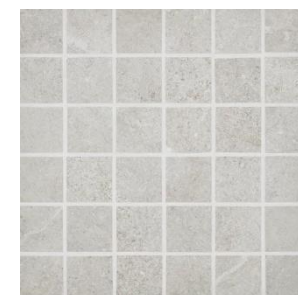

Designer Appointed Features | BED SUITE BATH SELECTIONS

Designer Appointed Features are home details and finishes curated by the talented design professionals responsible for the distinctive looks found in our model homes.

1 VANITY CABINETS

Kent Moore - Painted
Groveland Doorstyle - Extra White

2 CABINET HARDWARE

Monument - Pulls
Chrome

3 COUNTERTOP

Arizona - Crisp Stria
Square Edge - Quartz

4 PLUMBING FIXTURES

Kohler - Buckley
Chrome

5 SINK

Kohler - Caxton
White

6 BATH FLOOR - TILE

Arizona - Futura
12x24 - Silver

7 SHOWER WALLS & TUB SPLASH - TILE

Arizona - Flash
3x12 - White

8 SHOWER FLOR - TILE

Arizona - Futura
2x2 - Silver

9 TUB

Kohler Sunstruck
Freestanding

10 MIRRORS

Framed Mirror
Chrome - FC-1321

11 BATH LIGHTING

Progress Lighting
Elevate - Polished Chrome

12 BATH ACCESSORIES

Amerock
Chrome

1

2

3

4

5

6

7

8

9

10

11

12