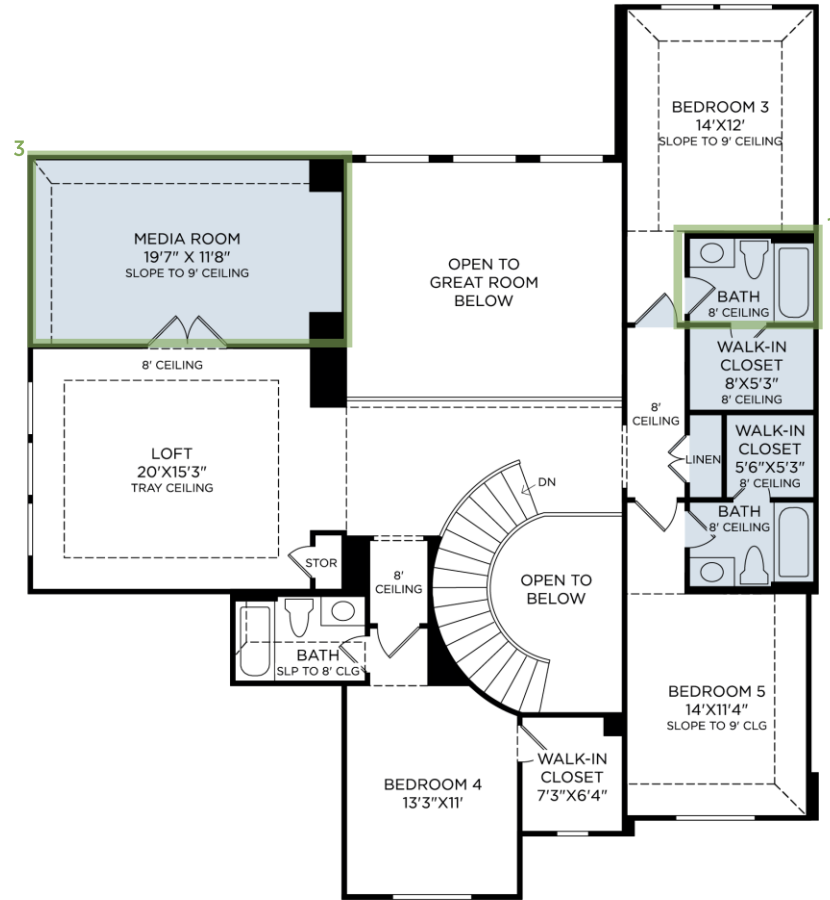

1 ADDITIONAL BATH

3 MEDIA ROOM

5 ELECTRIC FIREPLACE

7 MUD BENCH

2 ADDITIONAL ENTRY

4 MULTI-SLIDE STACKED DOOR

6 SEC BATH - SHOWER STALL
(not shown)

Designer Appointed Features | INTERIOR SELECTIONS