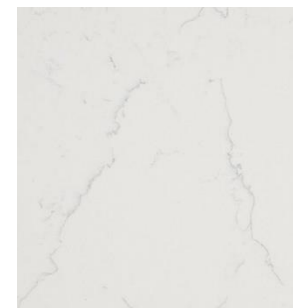

9 MIRRORS

Framed Mirror
Chrome – FC-1321

10 TOILET

Kohler – Highline
Elongated – White

11 BATH ACCESSORIES

Amerock
Chrome

1

2