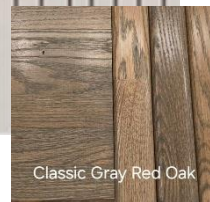

Designer Appointed Features | INTERIOR SELECTIONS

Designer Appointed Features are home details and finishes curated by the talented design professionals responsible for the distinctive looks found in our model homes.

1 PAINT

Sherwin Williams
Snowbound Walls, Trim & Ceilings

2 INTERIOR DOORS

Cambridge Smooth
Door Style

3 FRONT DOOR & INTERIOR HARDWARE

Kwikset
San Clemente with Deadbolt- Satin Nickel
Halifax Levers – Satin Nickel

4 STAIR SPINDLES & STAIN

Satin Black Modern Tube
Red Oak – Classic Gray

5 FLOORING- CARPET

Shaw – Perfect Image
Fog

6 FLOORING- LVP

Shaw – Homestead
Shell Taupe

7 LIGHTING- 2-STORY FOYER CHANDELIER

Progress Lighting –Chandelier
Madden- Brushed Nickel

8 LIGHTING- CASUAL DINING CHANDELIER

Progress Lighting –Chandelier
Madden – Brushed Nickel

9 INTERIOR FANS

Progress Lighting
Gust - Brushed Nickel

1

2

3

4

5

6

7

8

9