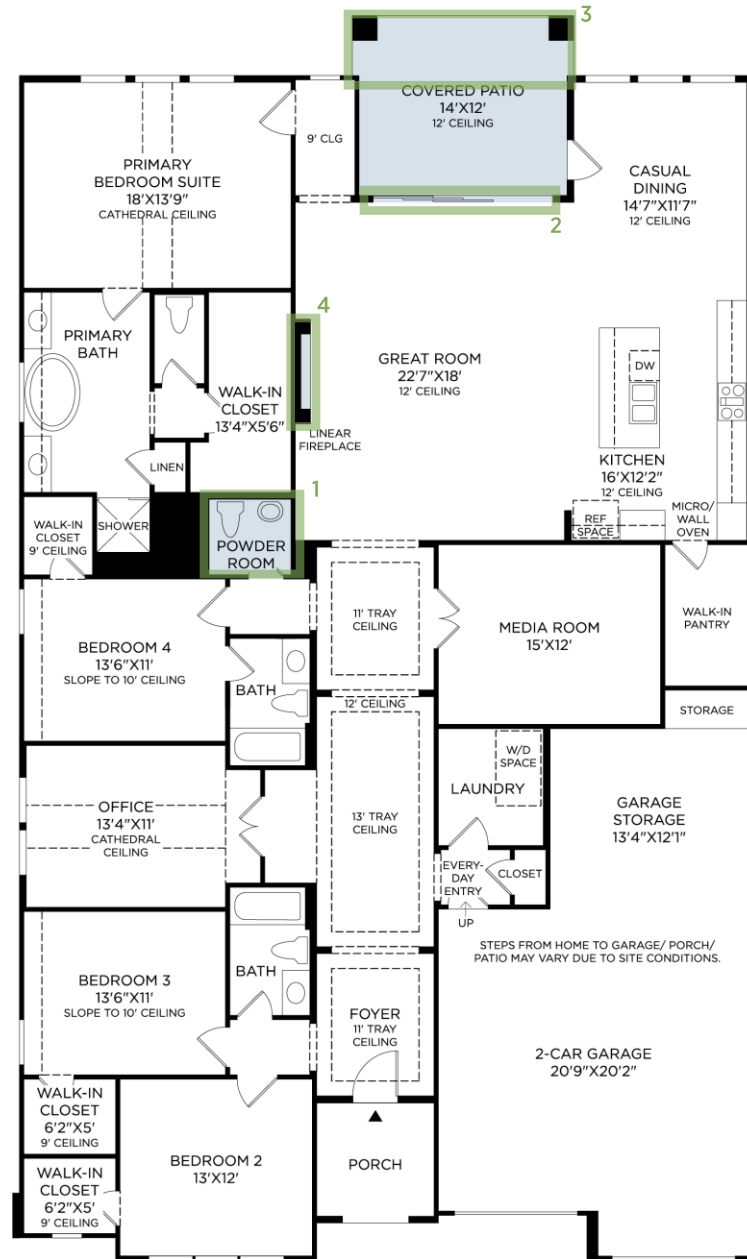

Designer Appointed Features | ARCHITECTURAL SELECTIONS

Designer Appointed Features are home details and finishes curated by the talented design professionals responsible for the distinctive looks found in our model homes.

- 1 ADDITIONAL POWDER ROOM
- 2 MULTI-SLIDE STACKED DOOR
- 3 ALTERNATE COVERED PATIO
- 4 ELECTRIC FIREPLACE 60" ALLUSION PLTNM