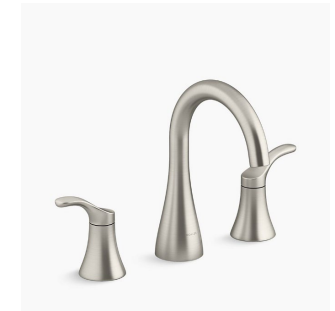

8 FLOORING-TILE

American Olean | Union
Platinum White | 12" x 24" | 33% Offset

9 SHOWER FIXTURE

Kohler | Simplice
Brushed Nickel

10 TOILET

Kohler | Archer
White | Comfort Height

11 BATH ACCESSORIES

Kohler | Simplice
Brushed Nickel

12 LIGHTING

Progress | Replay
Brushed Nickel | 3 Light | 22"L

1

2

3

4

5

6