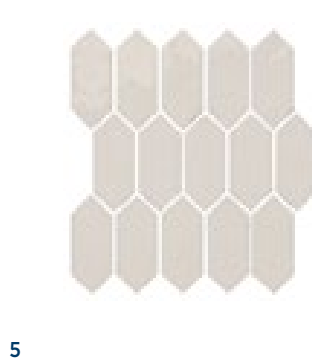

Designer Appointed Features | KITCHEN

Designer Appointed Features are home details and finishes curated by the talented design professionals responsible for the distinctive looks found in our model homes.

1 CABINETS

Century Cabinetry | Malibu
White | Perimeter & Island

2 HARDWARE

Century Cabinetry | Ascendra
Brushed Satin Nickel

3 COUNTERTOP-ISLAND

Cosentino | Silestone Quartz
Calacatta Gold | Eased Edge

4 COUNTERTOP-PERIMETER

Cosentino | Silestone Quartz
Calacatta Gold | Eased Edge

5 BACKSPLASH

Daltile | Mythology
Olympus | 2"x5" Picket | Vertical Lay

6 FLOORING-HARDWOOD

Shaw | Stateside Oak
Tradition | 7" Wide White Oak Plank

7 FAUCET

Kohler | Crue
Vibrant Stainless | Pull-Down

8 SINK

Kohler | Vault
Stainless Steel | Undermount

9 LIGHTING-ISLAND

Progress | Atwell
Brushed Nickel | 12"