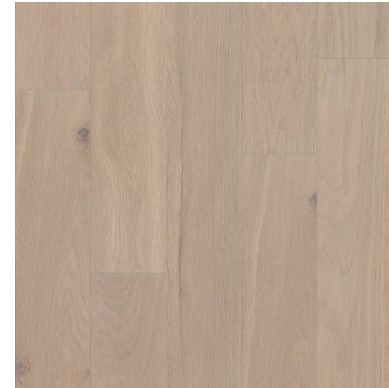

5 FLOORING-HARDWOOD

Shaw | Stateside Oak
Tradition | 7" Wide White Oak Plank

6 LIGHTING- FOYER

Progress | Kellwyn
Brushed Nickel | 3 Light | Semi-Flush | 16"D x 12
5/8"H

1

2

3

4