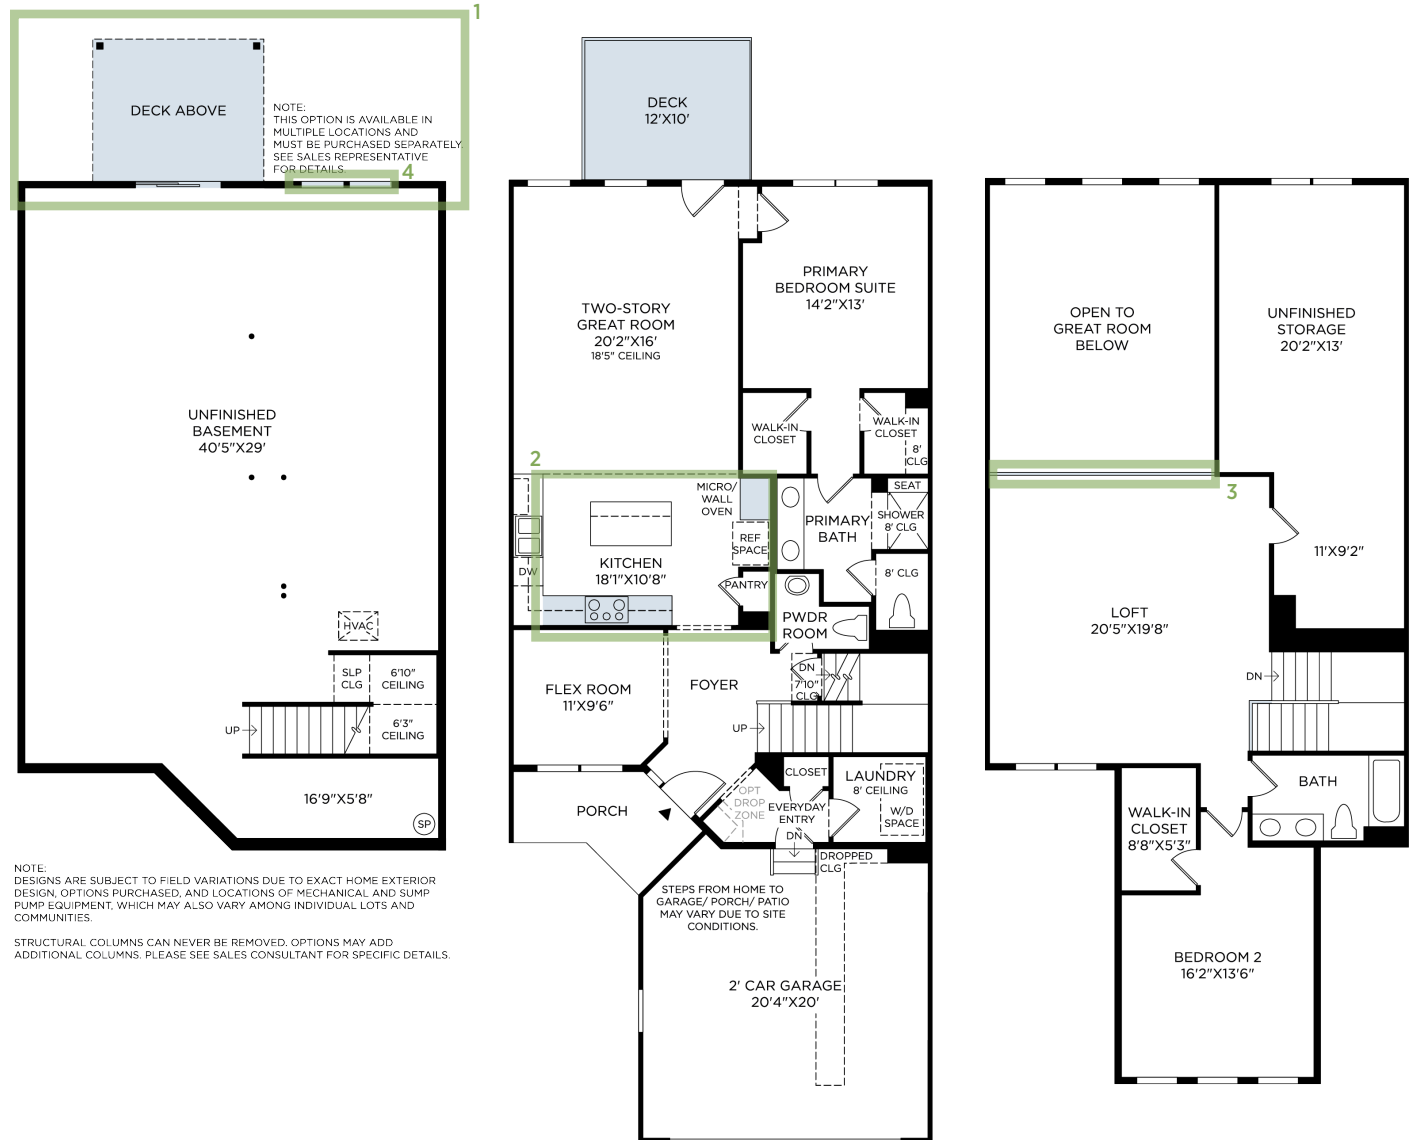

1 WALKOUT BASEMENT

2 36" COOKTOP, HOOD, WALL OVEN

3 OPEN RAILING

4 ADDITIONAL REAR WINDOWS

Designer Appointed Features | INTERIOR SELECTIONS

Designer Appointed Features are home details and finishes curated by the talented design professionals responsible for the distinctive looks found in our model homes.