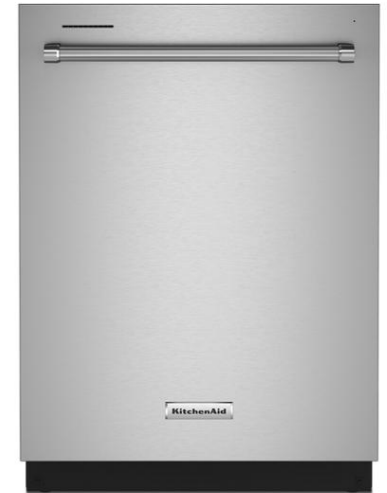

Designer Appointed Features | KITCHEN APPLIANCES

Designer Appointed Features are home details and finishes curated by the talented design professionals responsible for the distinctive looks found in our model homes.

1 VENT HOOD

KitchenAid | Hood

36" | Stainless Steel | Under Cabinet

2 WALL OVEN/MICROWAVE

KitchenAid | Combination Wall Oven

30" | Stainless Steel | Wall Oven/Microwave

3 DISHWASHER

KitchenAid | Dishwasher

24" | Stainless Steel

4 COOKTOP

KitchenAid | Electric Cooktop

36" | Stainless Steel | 5 Burner

5 REFRIGERATOR

KitchenAid | Refrigerator

36" | Stainless Steel | French Door

6 DISHWASHER

Manufacturer Product

Color | Size or Description

1

2

3

4

5