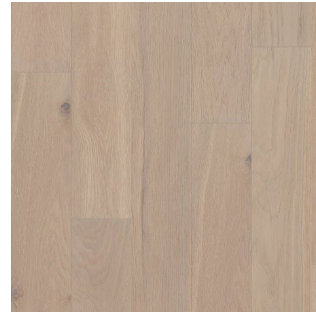

Designer Appointed Features | KITCHEN

Designer Appointed Features are home details and finishes curated by the talented design professionals responsible for the distinctive looks found in our model homes.

1 CABINETS

Century Cabinetry | Malibu
White | Perimeter & Island

2 HARDWARE

Century Cabinetry | Ascendra
Brushed Satin Nickel

3 COUNTERTOP-ISLAND

Cosentino | Silestone Quartz
Calacatta Gold | Eased Edge

4 COUNTERTOP-PERIMETER

Cosentino | Silestone Quartz
Calacatta Gold | Eased Edge

5 BACKSPLASH

Daltile | Mythology
Olympus | 2"x5" Picket | Vertical Lay

6 FLOORING-HARDWOOD

Shaw | Stateside Oak
Tradition | 7" Wide White Oak Plank

7 FAUCET

Kohler | Crue
Vibrant Stainless | Pull-Down

8 SINK

Kohler | Vault
Stainless Steel | Undermount

9 LIGHTING-ISLAND

Progress | Atwell
Brushed Nickel | 12"