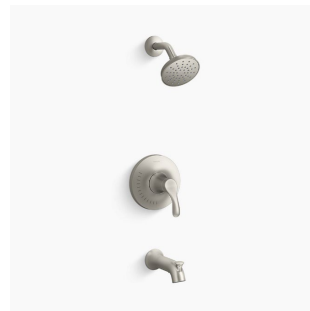

Designer Appointed Features | HALL BATH

Designer Appointed Features are home details and finishes curated by the talented design professionals responsible for the distinctive looks found in our model homes.

1 VANITY CABINET

Century Cabinetry | Malibu
White

2 HARDWARE

Century Cabinetry | Ascendra
Brushed Satin Nickel

3 COUNTERTOP

Cosentino | Silestone Quartz
Miami White | Eased Edge

4 FAUCET

Kohler | Simplice
Brushed Nickel

5 SINK

Kohler | Caxton Undermount
White | 7- 5/16" x 15- 15/16" x 20- 9/16"

6 SHOWER TILE- WALLS

DalTile | Mythology
Santorini | Wave Crest | 4" x 12" | Vertical Stacked

7 TUB

Sterling | Ensemble
White | 60" x 30"

8 FLOORING-TILE

American Olean | Union
Platinum White | 12" x 24" | 33% Offset

9 SHOWER FIXTURE

Kohler | Simplice
Brushed Nickel

10 TOILET

Kohler | Archer
White | Comfort Height

11 BATH ACCESSORIES

Kohler | Simplice
Brushed Nickel

12 LIGHTING

Progress | Replay
Brushed Nickel | 3 Light | 22"L

1

2

3

4

5

6

7

8

9

10

11

12