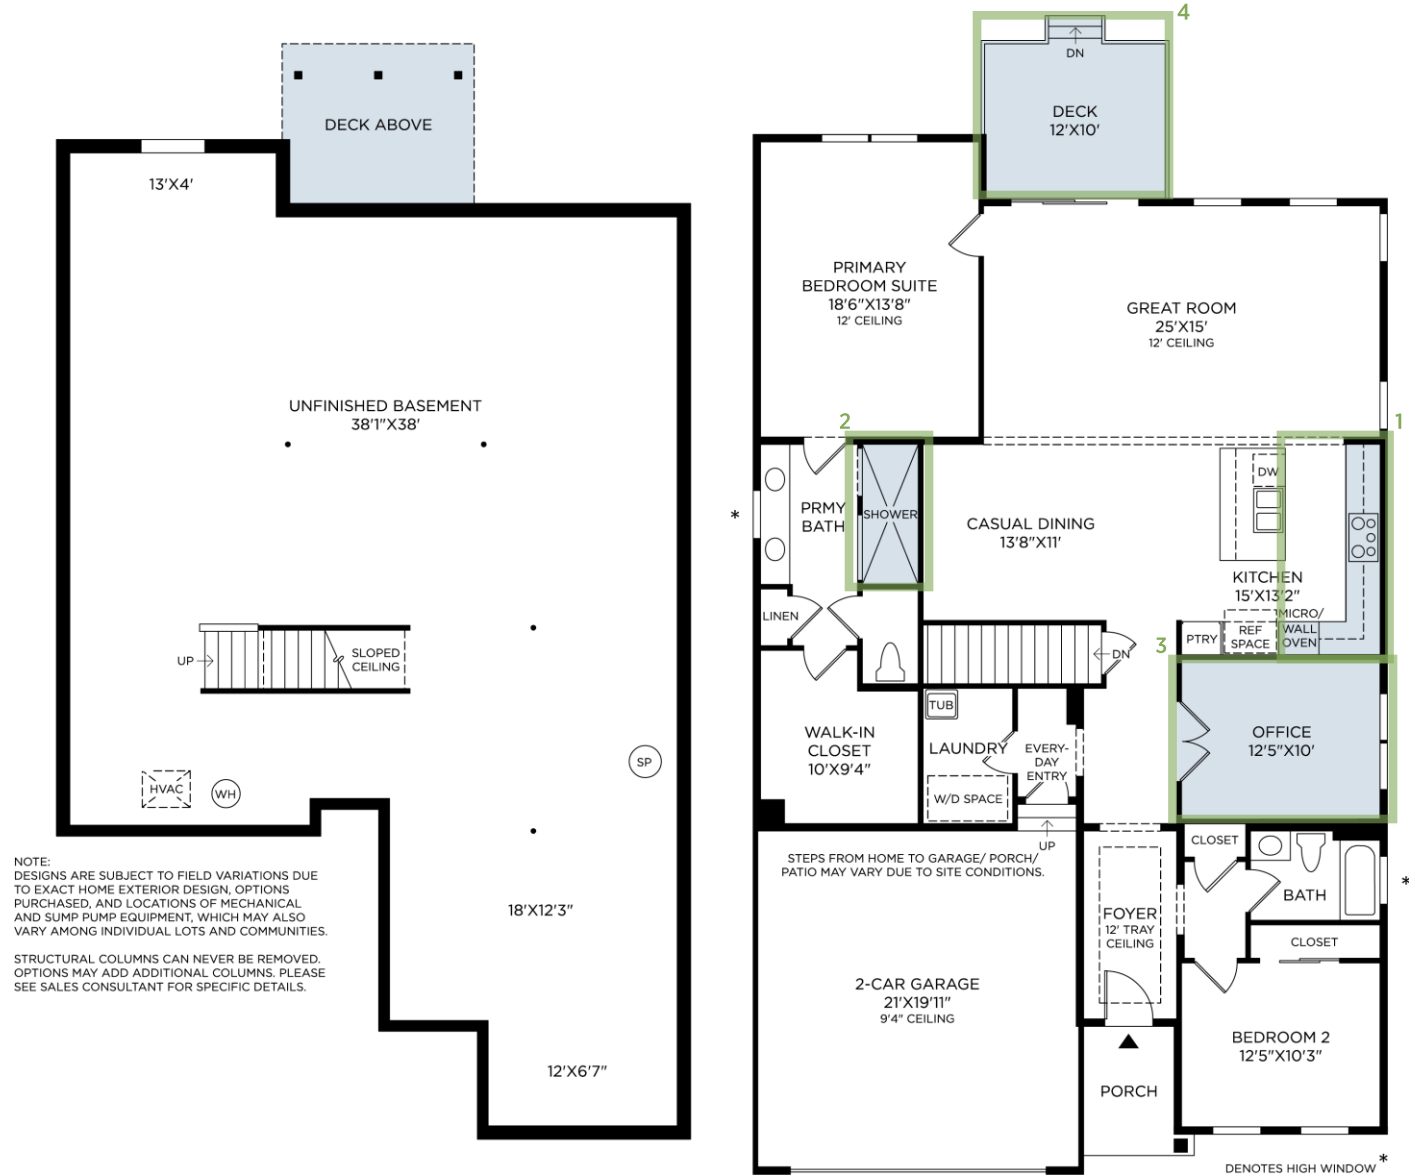

OVERLOOK BY TOLL BROTHERS - REGENCY VILLAS COLLECTION | JAFFREY MODERN FARMHOUSE
HOME SITE 101 | 2075 SUMMIT LOOP | CARMEL, NY 10512

Photographs, renderings, and floor plans are for representational purposes only and may not reflect the exact features or dimensions of your home; actual product may differ. All dimensions are subject to field variations. Prices and offers subject to change without notice. This is not an offering where prohibited by law. Not all images may be shown. See online or onsite Sales Consultants for details. The terms of the offering are contained in an Offering Plan available from Sponsor. Files #CP24-0043 & #CP24-0056.

- 1 36" COOKTOP, HOOD, WALL OVEN
- 2 ALTERNATE PRIMARY SHOWER
- 3 OFFICE REPLACES FLEX ROOM
- 4 COVERED DECK
- 5 EXTERIOR PRIVACY WALL COVERED DECK
(not shown)

Designer Appointed Features | INTERIOR SELECTIONS