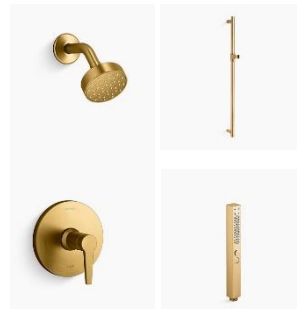

DalTile | Color Wheel
Matte White | 1.5" Hex

9 SHOWER FIXTURES

Kohler | Hint/Pitch
Moderne Brass | Shower Faucet With Handshower

10 TOILET

Kohler | Archer
White | Comfort Height

11 BATH ACCESSORIES

Kohler | Elate
Moderne Brass

12 LIGHTING

Progress | Elevate
Brushed Bronze | 2 Light | 15"L

1

2

3

4

5

6

7

8

9

10

11

12

Designer Appointed Features | HALL BATH

Designer Appointed Features are home details and finishes curated by the talented design professionals responsible for the distinctive looks found in our model homes.