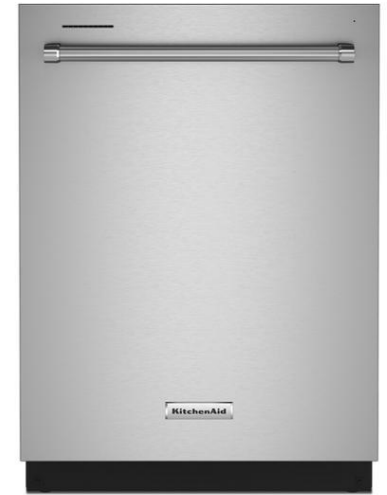

Designer Appointed Features | KITCHEN APPLIANCES

Designer Appointed Features are home details and finishes curated by the talented design professionals responsible for the distinctive looks found in our model homes.

1 VENT HOOD

KitchenAid | Hood

36" | Stainless Steel | Under Cabinet

2 WALL OVEN/MICROWAVE

KitchenAid | Combination Wall Oven

30" | Stainless Steel | Wall Oven/Microwave

3 DISHWASHER

KitchenAid | Dishwasher

24" | Stainless Steel

4 COOKTOP

KitchenAid | Electric Cooktop

36" | Stainless Steel | 5 Burner

5 REFRIGERATOR

KitchenAid | Refrigerator

36" | Stainless Steel | French Door

1

2

3

4

5