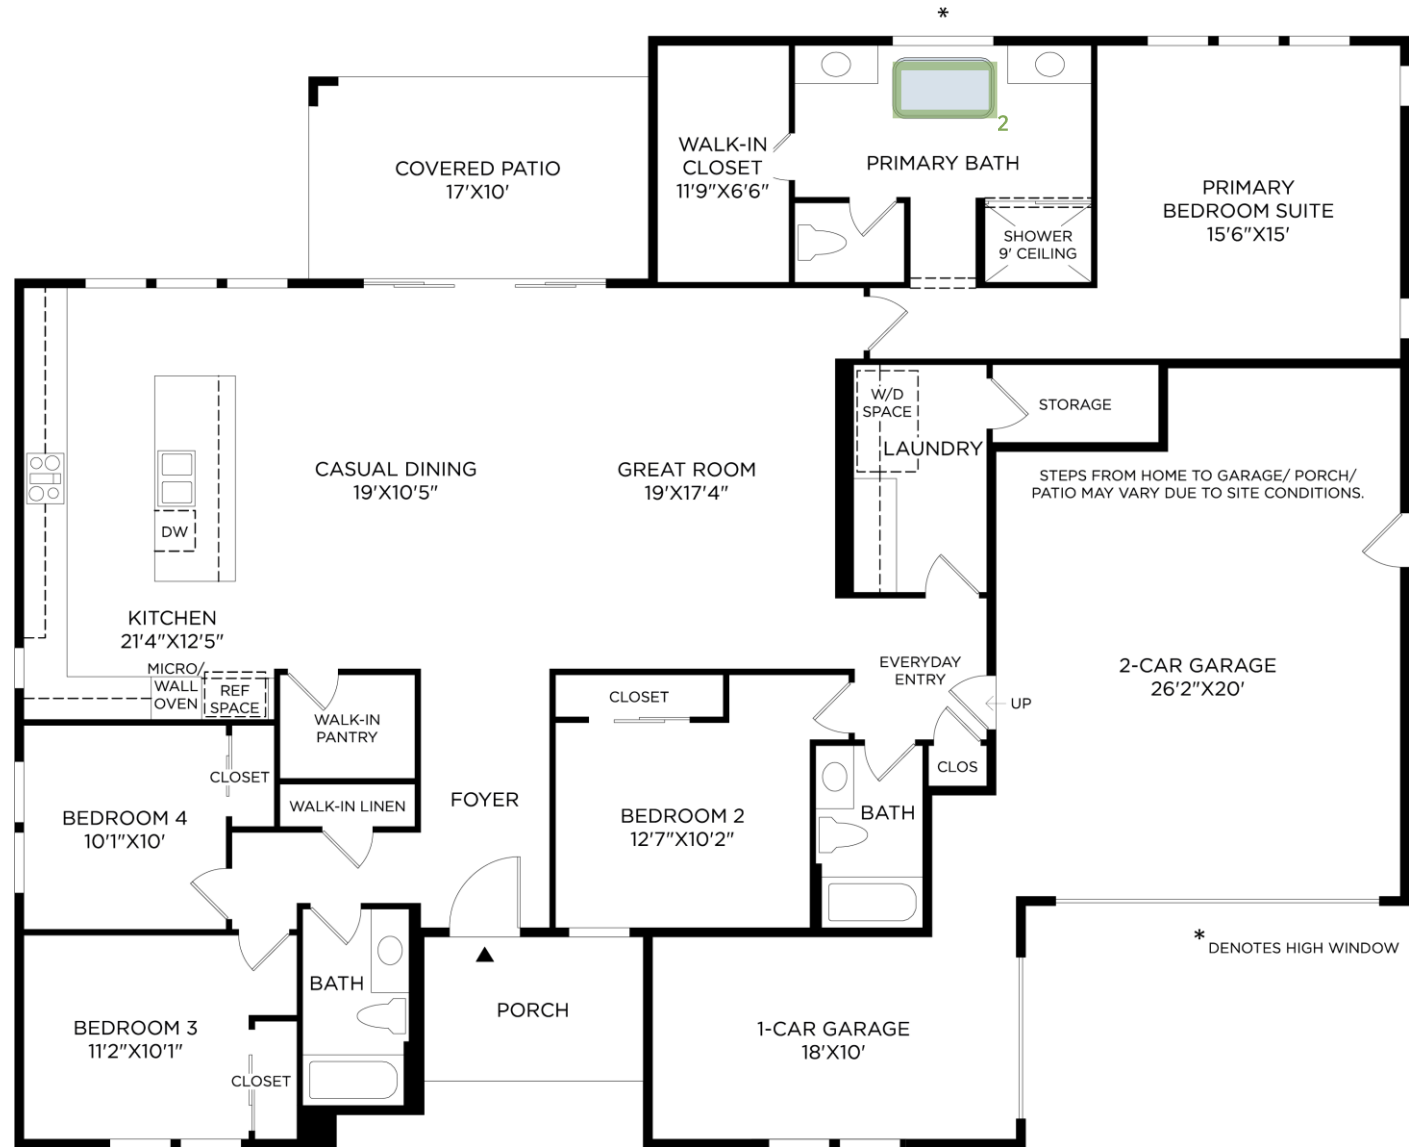

1 LAUNDRY ROOM SINK

(not shown)

2 FREE-STANDING TUB IN PRIMARY BATH

3 TILE SHOWER ILO TUB IN HALL BATH

(not shown)

Designer Appointed Features | INTERIOR SELECTIONS

Designer Appointed Features are home details and finishes curated by the talented design professionals responsible for the distinctive looks found in our model homes.