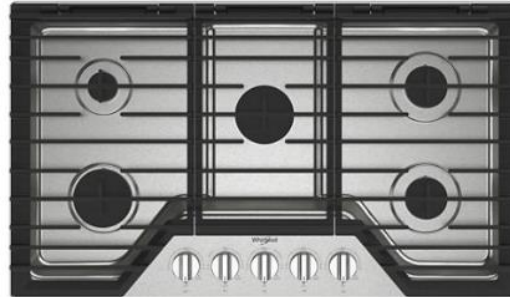

Designer Appointed Features | KITCHEN APPLIANCES

Designer Appointed Features are home details and finishes curated by the talented design professionals responsible for the distinctive looks found in our model homes.

1 COOKTOP

Whirlpool

Stainless Steel | 36"

2 UNDER CABINET HOOD

Whirlpool

Stainless Steel | 36"

3 MICROWAVE

Whirlpool

Stainless Steel

4 DISHWASHER

Whirlpool

Stainless Steel

1