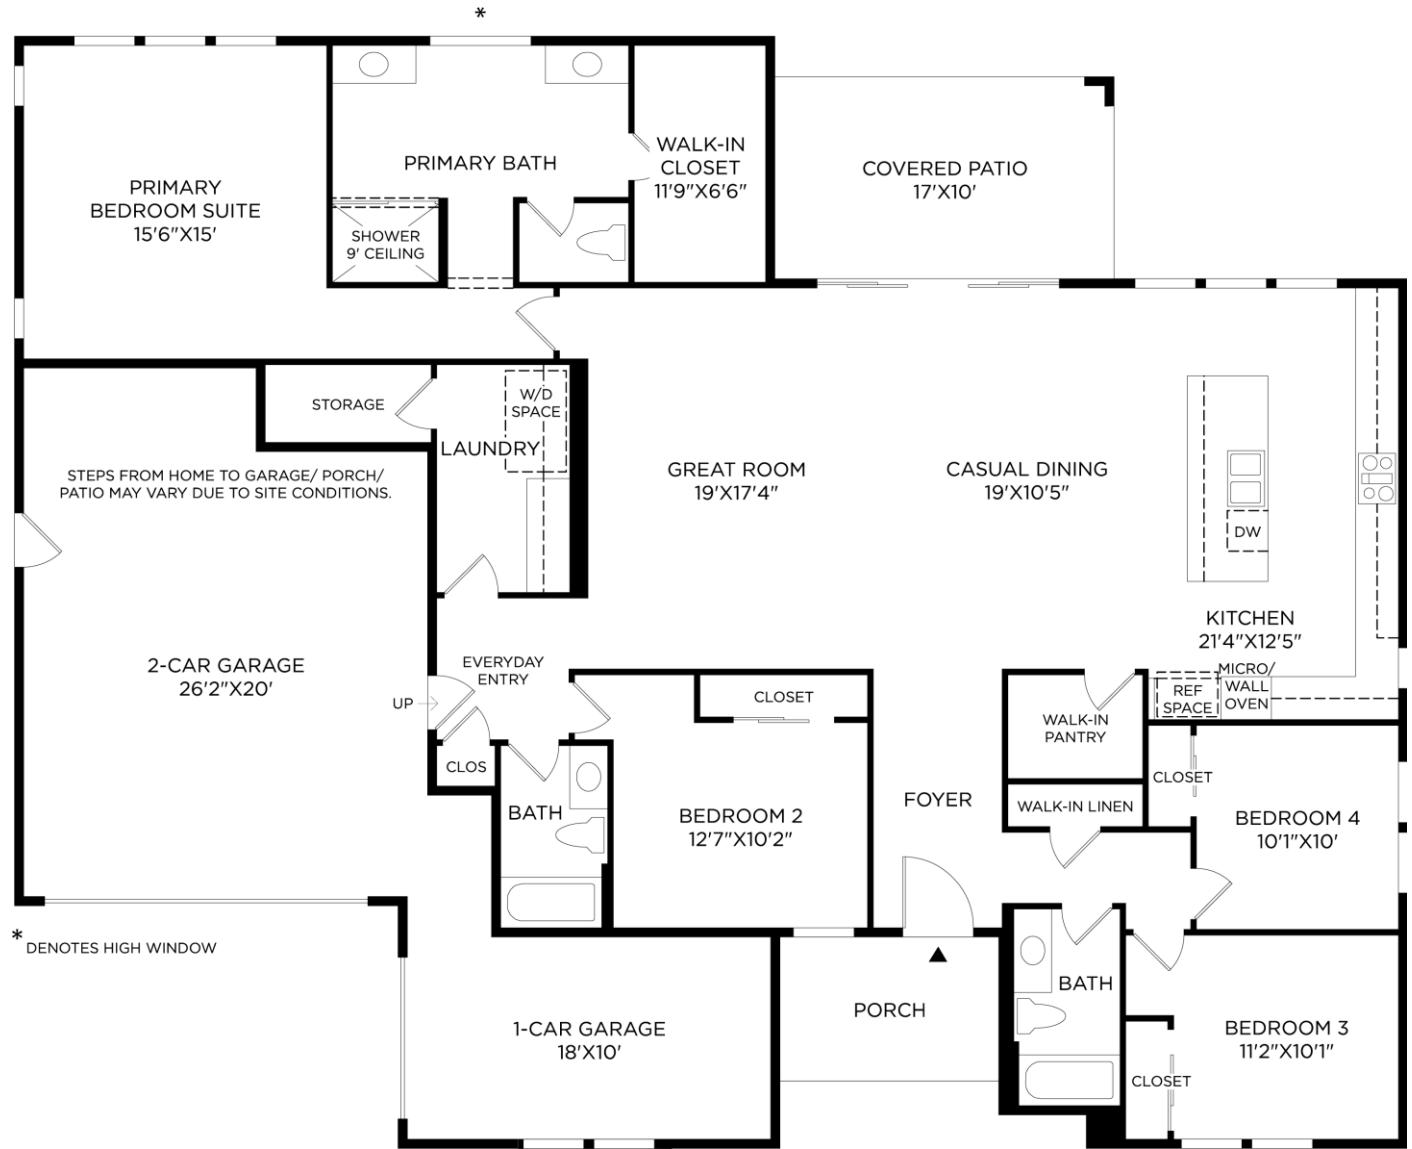

VENADO VALLEY | SCOUT MODERN RANCH
HOME SITE 38 | 1684 VENADO VALLEY CIRCLE | CARSON CITY, NV 89703

Photographs, renderings, and floor plans are for representational purposes only and may not reflect the exact features or dimensions of your home. All dimensions are subject to field variations. Prices and offers subject to change without notice. This is not an offering where prohibited by law. Images are for representational purposes only and actual product may differ. Not all images may be shown. See online or onsite sales consultants for details.

1 LAUNDRY ROOM T/M SINK W/ CABINET (not shown)

Designer Appointed Features | INTERIOR SELECTIONS

Designer Appointed Features are home details and finishes curated by the talented design professionals responsible for the distinctive looks found in our model homes.