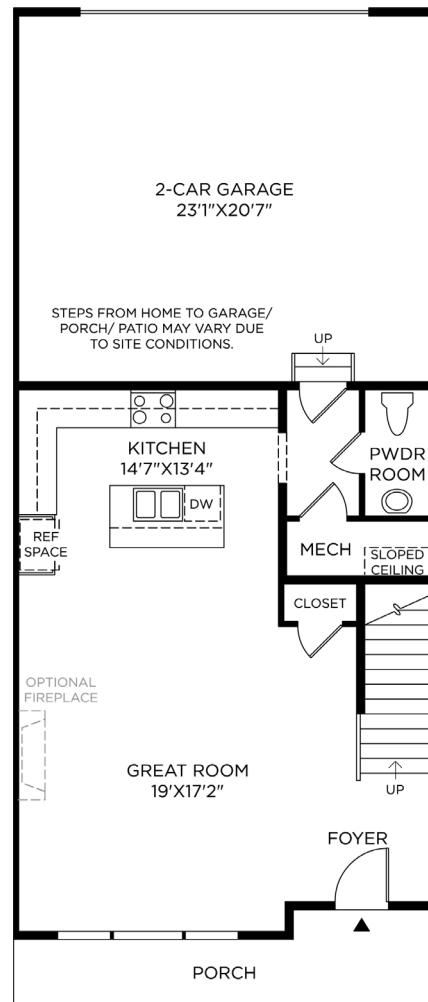

Designer Appointed Features | ARCHITECTURAL SELECTIONS

Designer Appointed Features are home details and finishes curated by the talented design professionals responsible for the distinctive looks found in our model homes.

1 OPEN RAILING

3 OAK STAIR W/ STAINED RISER
(not shown)

5 LAUNDRY ROOM SINK

2 ALTERNATE PRIMARY SHOWER

4 SOFFIT IN PRIMARY BEDROOM