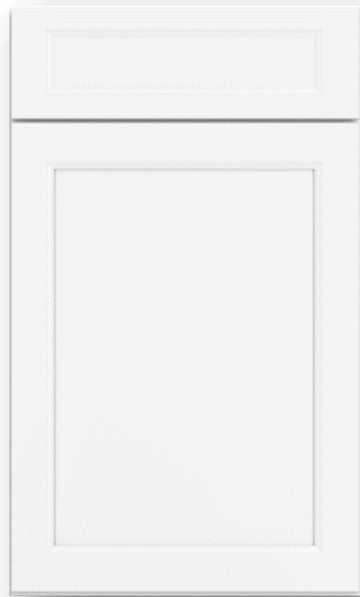

Designer Appointed Features | LAUNDRY ROOM

Designer Appointed Features are home details and finishes curated by the talented design professionals responsible for the distinctive looks found in our model homes.

1 CABINET

Timberlake | Sonoma 5 PC
Painted Linen

2 COUNTERTOP

Cosentino | Quartz
Blanco Maple

3 FAUCET

Kohler | Crue
Polished Chrome

4 TILE - FLOOR

Dal | Bryne
Mist 12x24 Offset

1