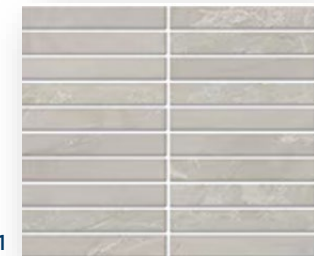

Designer Appointed Features | PRIMARY BATHROOM

Designer Appointed Features are home details and finishes curated by the talented design professionals responsible for the distinctive looks found in our model homes.

1 VANITY CABINETS

Timberlake | Sonoma 5 PC
Painted Linen

2 HARDWARE

Timberlake | Pull
Polished Chrome 0323 PC

3 COUNTERTOP

Cosentino | Quartz
Ethereal Haze

4 FAUCET

Kohler Sterling | Hint
Polished Chrome

5 SINK

Kohler | Caxton
White Undermount

6 PRIMARY BATH TILE - FLOOR

Dal | Bryne
Mist 12x24 Offset

7 SHOWER TILE— SIDE WALLS

Dal | Bryne
Mist 12x24 Offset

8 SHOWER FIXTURES

Kohler Sterling | Hint
Polished Chrome

9 SHOWER ACCENT WALL TILE

Dal | Mythology Undulated
Santorini 4x12 Vertical Stack

10 TOILET

Kohler Sterling | Sacramento
White Comfort Height

11 SHOWER FLOOR TILE

Dal | Bryne
Mist

1

2

3

4

5

6

7

8

9

10

11