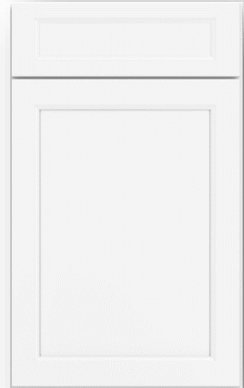

## 8 SINK

Kohler | Vault  
Stainless Steel

1

2

3

4

5

6