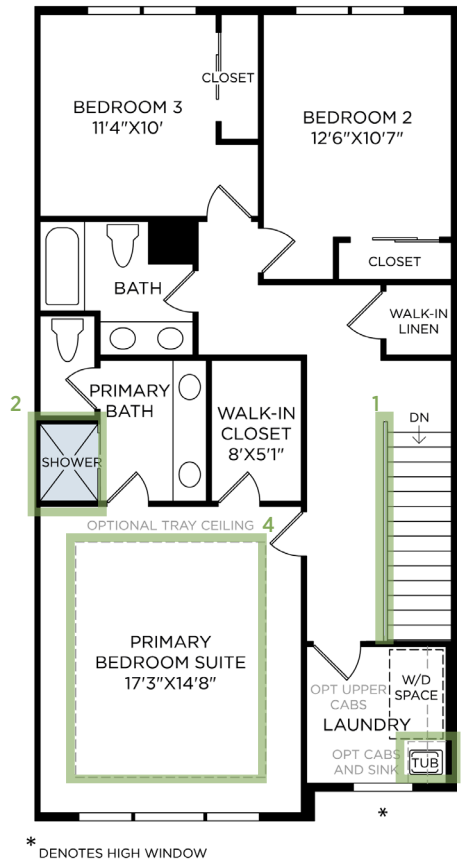

Designer Appointed Features | ARCHITECTURAL SELECTIONS

Designer Appointed Features are home details and finishes curated by the talented design professionals responsible for the distinctive looks found in our model homes.

1 OPEN RAILING

3 OAK STAIR W/ STAINED RISER
(not shown)

5 LAUNDRY ROOM SINK

2 ALTERNATE PRIMARY SHOWER

4 SOFFIT IN PRIMARY BEDROOM