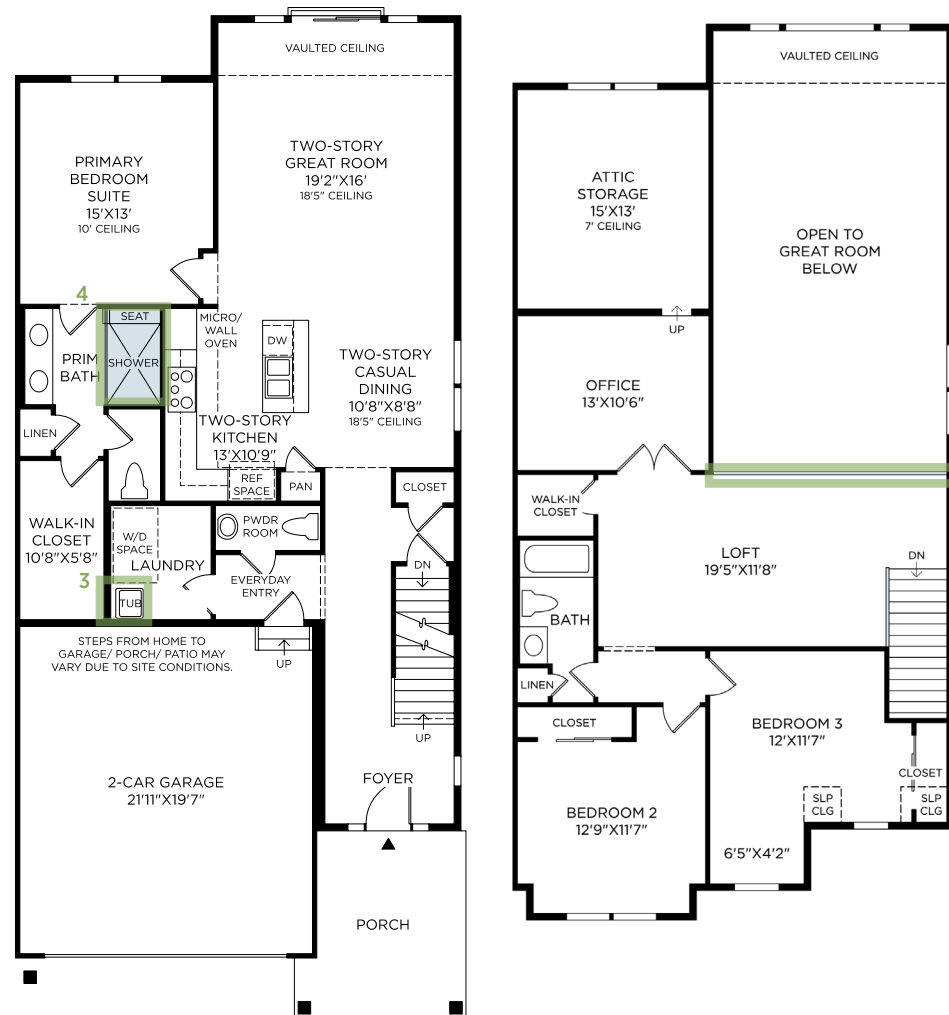

Toll Brothers
AMERICA'S LUXURY HOME BUILDER®

TOLL BROTHERS AT THE DOWNS | CHESTNUT COLLECTION

Lavern Fairview

HOME SITE #97 | 306 DOWNS DR. | NORTHVILLE, MI 48167

Designer Appointed Features | ARCHITECTURAL SELECTIONS

Designer Appointed Features are home details and finishes curated by the talented design professionals responsible for the distinctive looks found in our model homes.

1 OPEN RAILING

3 LAUNDRY ROOM SINK WITH CABINET

5 PRIMARY BATH HAND SHOWER W/
SLIDE BAR
(not shown)

2 SOLID CORE INTERIOR DOORS

(not shown)

4 ALTERNATE PRIMARY SHOWER