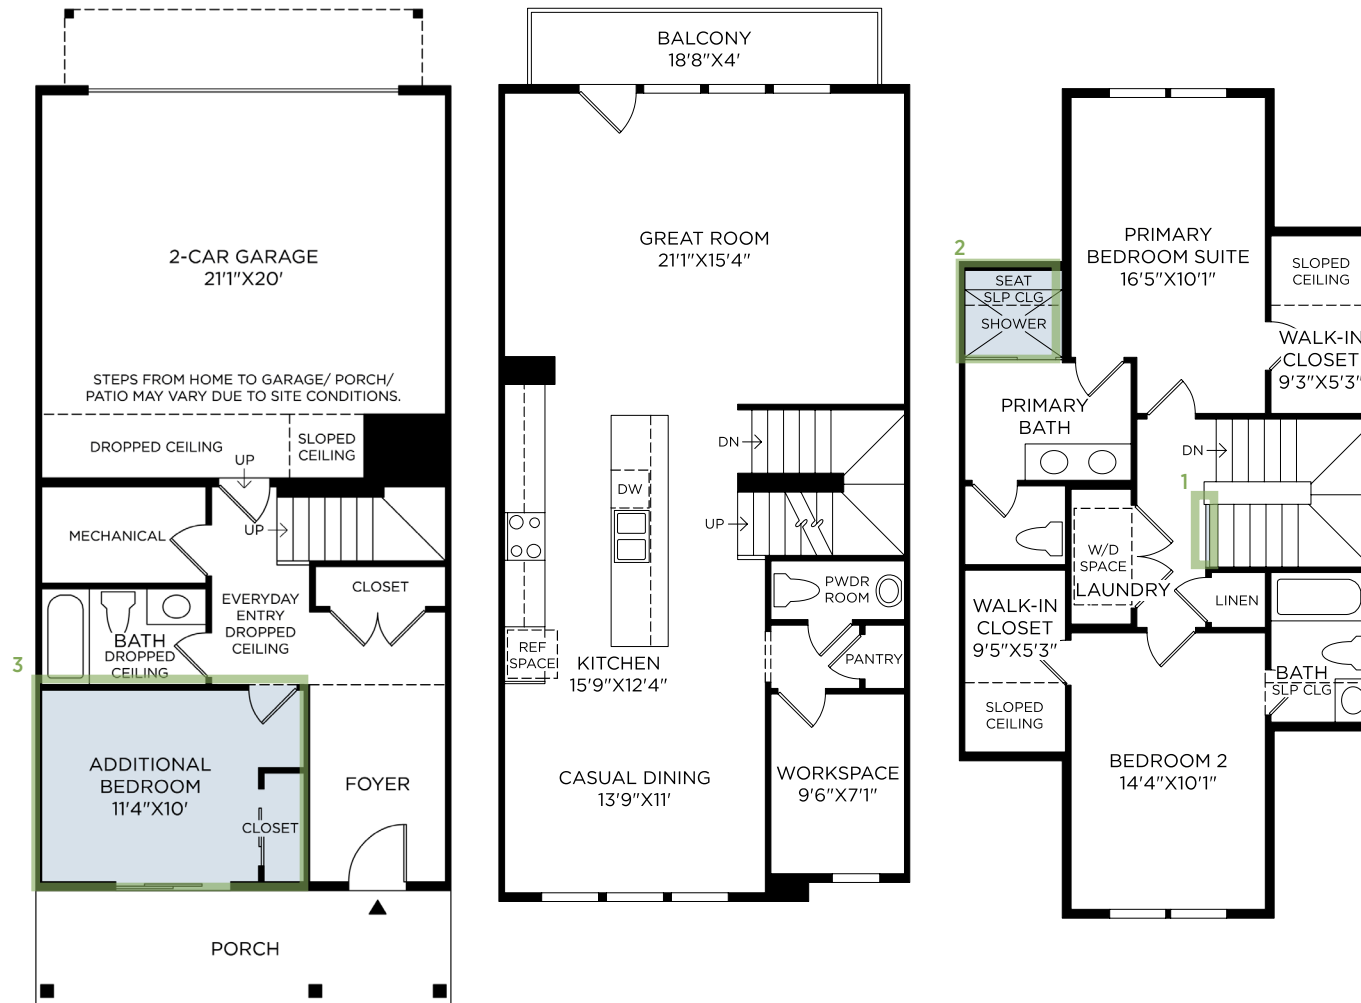

Designer Appointed Features are home details and finishes curated by the talented design professionals responsible for the distinctive looks found in our model homes.

1 OPEN RAILING

3 BEDROOM REPLACES FLEX ROOM

2 ALTERNATE PRIMARY SHOWER