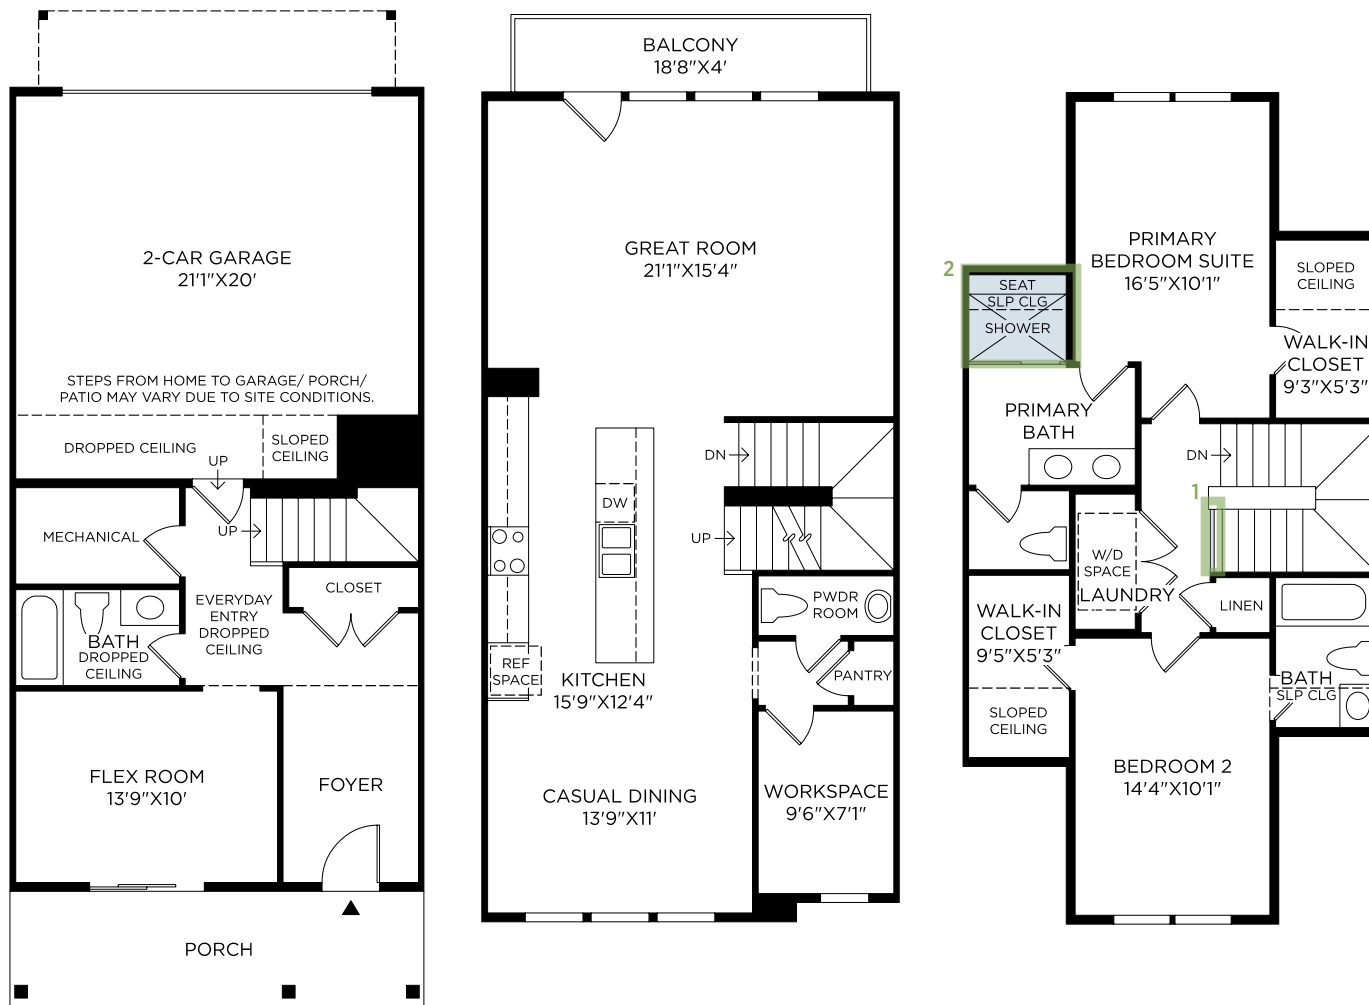

Toll Brothers
AMERICA'S LUXURY HOME BUILDER®

TOLL BROTHERS AT THE DOWNS | CLOVERLEAF COLLECTION

Neill Fairview

HOME SITE #52 | 103 BRIDLE | NORTHVILLE, MI 48167

Designer Appointed Features | ARCHITECTURAL SELECTIONS

Designer Appointed Features are home details and finishes curated by the talented design professionals responsible for the distinctive looks found in our model homes.

1 OPEN RAILING

2 ALTERNATE PRIMARY SHOWER