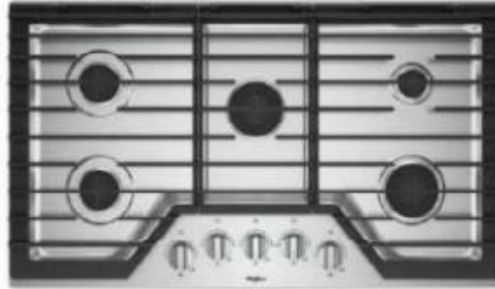

1 RANGE

Whirlpool
WCGK5036PS

2 VENT HOOD

Whirlpool
YXT5536AAS

3 WALL OVEN

Whirlpool
WOEC503LZ

4 DISHWASHER

Whirlpool
WDT71SAPZ