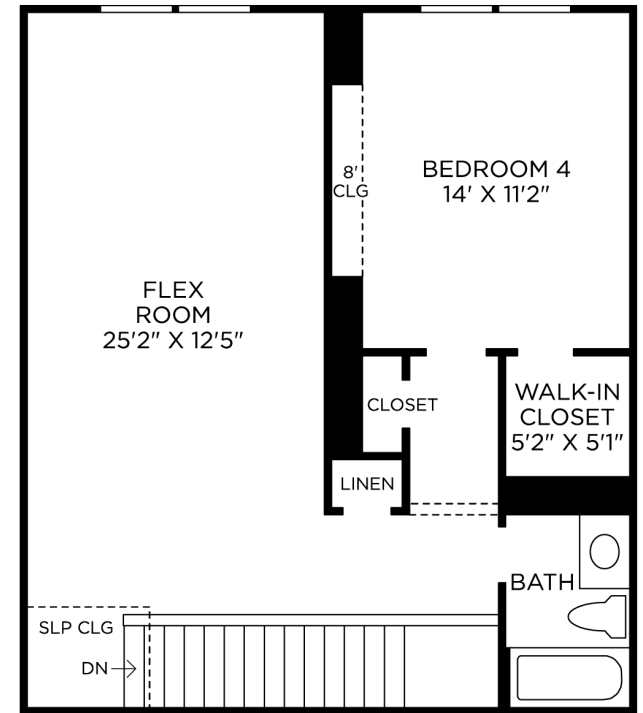

Designer Appointed Features | ARCHITECTURAL SELECTIONS

Designer Appointed Features are home details and finishes curated by the talented design professionals responsible for the distinctive looks found in our model homes.