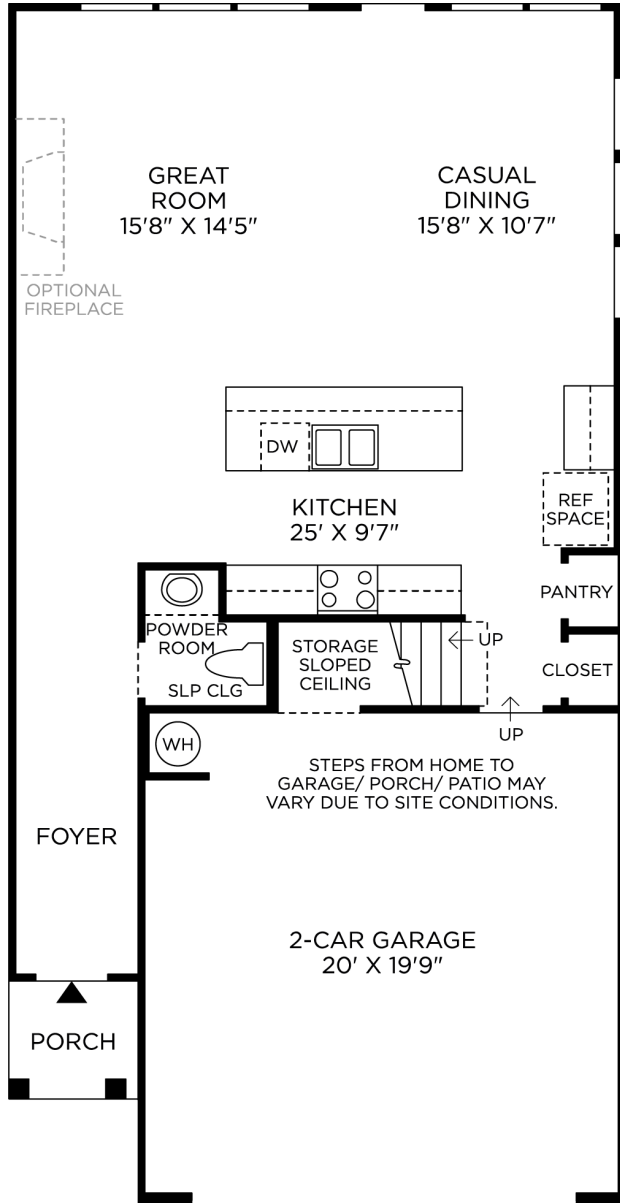

Designer Appointed Features | ARCHITECTURAL SELECTIONS

Designer Appointed Features are home details and finishes curated by the talented design professionals responsible for the distinctive looks found in our model homes.