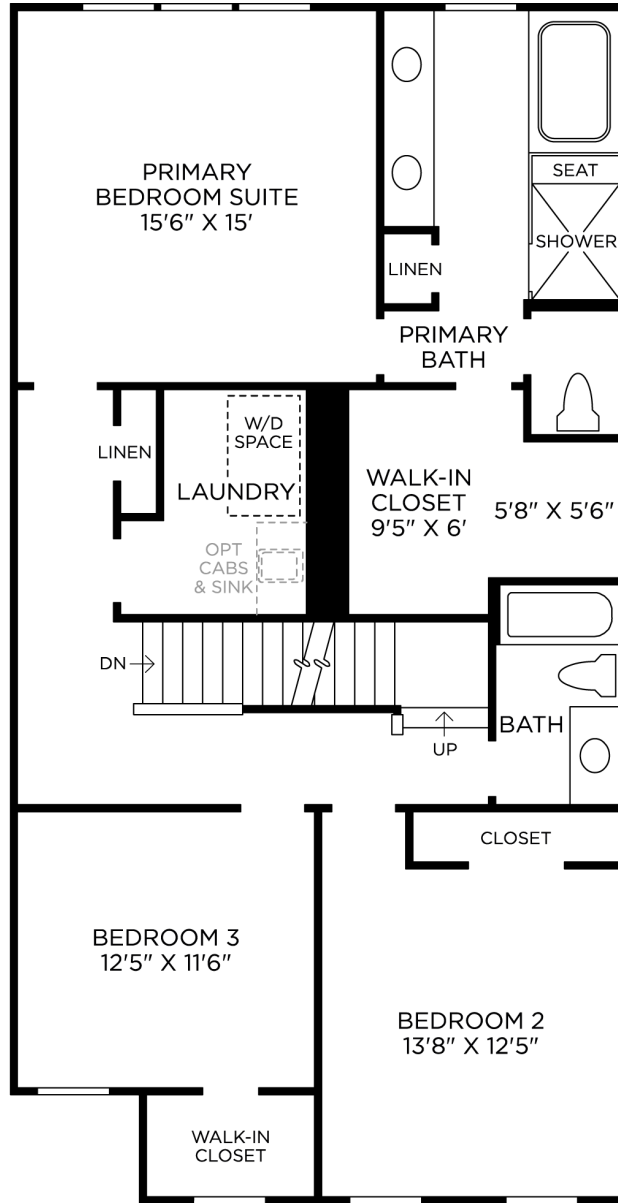

Designer Appointed Features | ARCHITECTURAL SELECTIONS

Designer Appointed Features are home details and finishes curated by the talented design professionals responsible for the distinctive looks found in our model homes.