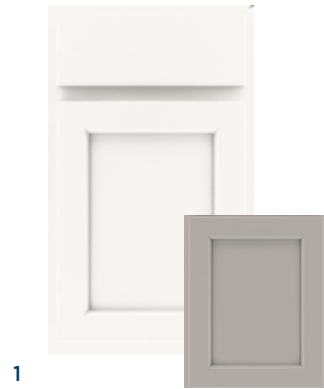

Designer Appointed Features | KITCHEN

Designer Appointed Features are home details and finishes curated by the talented design professionals responsible for the distinctive looks found in our model homes.

1 CABINETS

Diamond
White | Cloud

2 HARDWARE

Jeffrey Alexander
Satin Nickel

3 COUNTERTOP-ISLAND

Silestone
Miami Vena

4 COUNTERTOP-PERIMETER

Silestone
Miami Vena

5 BACKSPLASH

Daltile
Gloss White | 1/3 Offset Horizontal

6 FLOORING-HARDWOOD

Shaw
Passage

7 FAUCET

Kohler
Vibrant Stainless

8 SINK

Kohler
Stainless Steel

9 LIGHTING-ISLAND

Progress
LED

1

2

3