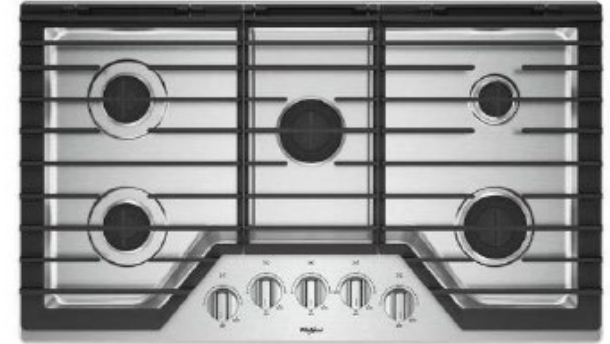

Designer Appointed Features | KITCHEN APPLIANCES

Designer Appointed Features are home details and finishes curated by the talented design professionals responsible for the distinctive looks found in our model homes.

1 WALL OVEN

Whirlpool
WOEC5030LZ

2 RANGE

Whirlpool
WCGK5036PS | 36"

3 VENT HOOD

Whirlpool
UXT5536AAS | 36"

4 DISHWASHER

Whirlpool
WDT75ISAPZ

1

2

3

4