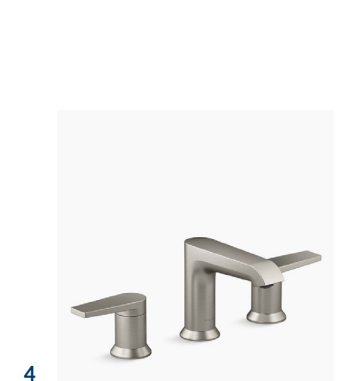

Designer Appointed Features | PRIMARY BATHROOM

Designer Appointed Features are home details and finishes curated by the talented design professionals responsible for the distinctive looks found in our model homes.

1 VANITY CABINETS

KitchenCraft | Contempra
Freya

2 HARDWARE

Amerock Monument
Brushed Nickel Pull

3 COUNTERTOP

Silestone
Miami Vena | Quartz

4 FAUCET

Kohler Hint
Brushed Nickel | Widespread

5 SINK

Kohler Caxton
White | Rectangular Undermount Sink

6 SHOWER TILE—WALLS

Daltile Mesmerist
Spirit | 3x12 Herringbone

7 TILE - BATH FLOOR

Marazzi Moroccan Concrete
Off White | 12x24

8 SHOWER FLOOR

Marazzi Moroccan Concrete
Off White | 1.5 Hex

9 SHOWER FIXTURES

Kohler Hint
Brushed Nickel

10 TOILET

Kohler Highline
White | Comfort Height

11 TUB

Kohler Freestanding Tub
White | Oval

12 TUB MOUNT FAUCET

Kohler Hint
Brushed Nickel

1

2

3

4

5

6

7

8

9

10