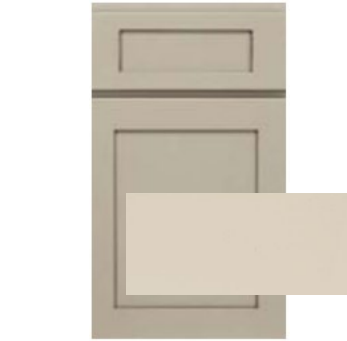

Designer Appointed Features | KITCHEN

Designer Appointed Features are home details and finishes curated by the talented design professionals responsible for the distinctive looks found in our model homes.

1 CABINETS - PERIMETER

Mastercraft - Lancaster
Chai Latte Paint | 5 Piece Drawer Fronts

2 CABINETS - ISLAND

Mastercraft - Lancaster
Smoke Stain | 5 Piece Drawer Front

3 CABINET HARDWARE

Pull on All Doors
Satin Nickel

4 CABINET HARDWARE

Pull on All Drawers
Satin Nickel

5 COUNTERTOP-PERIMETER

Arizona Tile - Quartz
New Venatino Grey | 3CM Flat Polished Edge

6 COUNTERTOP-ISLAND

Arizona Tile - Quartz
New Venatino Grey | 3CM Flat Polished Edge

7 BACKSPLASH

Arizona Tile - Flash
White | 3" X 12" Herringbone

8 FLOORING-WATERPROOF CORE

Shaw - House
Hearthstone Grey | 9" X 60" Plank

9 SINK

Kohler - Vault
Stainless Steel | Undermount

10 FAUCET

Kohler - Purist
Vibrant Stainless | Semi-Professional

11 LIGHTING-ISLAND

Brushed Nickel
Clear Glass | Quantity 3

1