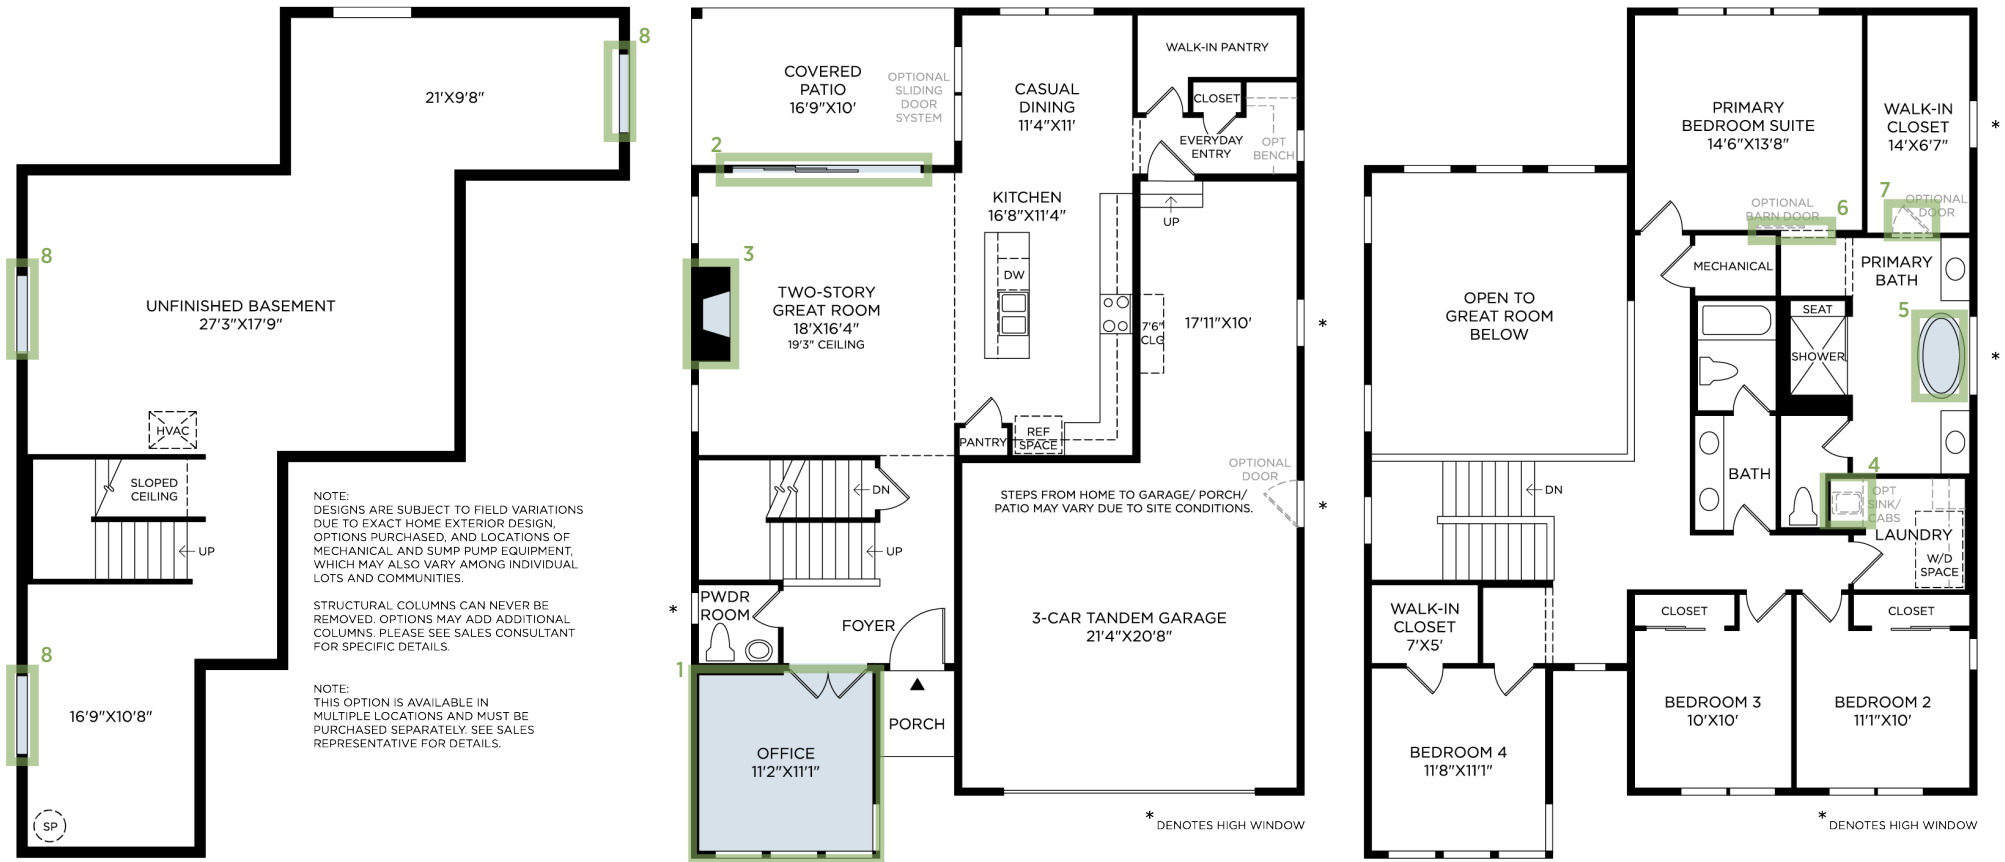

Designer Appointed Features | ARCHITECTURAL SELECTIONS

Designer Appointed Features are home details and finishes curated by the talented design professionals responsible for the distinctive looks found in our model homes.

1 OFFICE REPLACES FLEX ROOM

3 TRADITIONAL FIREPLACE 36" NOVUS

5 FS TUB 5.5' KOHLER

7 ADDITIONAL ENTRY

2 MULTI-SLIDE STACKED DOOR 12X8

4 LAUNDRY ROOM SINK

6 SINGLE BARN DOOR

8 DAYLIGHT WINDOW