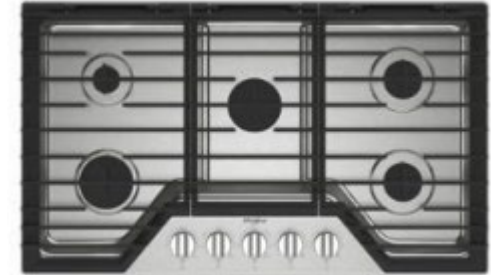

Designer Appointed Features | KITCHEN APPLIANCES

Designer Appointed Features are home details and finishes curated by the talented design professionals responsible for the distinctive looks found in our model homes.

1 REFRIGERATOR

Whirlpool

Stainless Steel | 36" Wide French Door

2 COOKTOP

Whirlpool

Stainless Steel | 36" 5-Burner Gas

3 VENT HOOD

Whirlpool

Stainless Steel | 36" Under Cabinet Hood

4 WALL OVEN

Whirlpool

Stainless Steel | 30" Combination
Microwave/Wall Oven

5 DISHWASHER

Whirlpool

Stainless Steel | 24" Wide

1

2

3

4

5