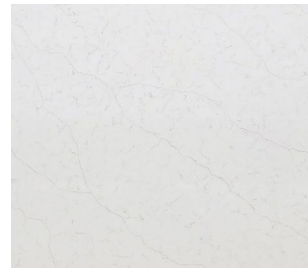

## 11 LIGHTING-ISLAND

Brushed Nickel  
Clear Glass | Quantity 3

1

2

3

4

5

6