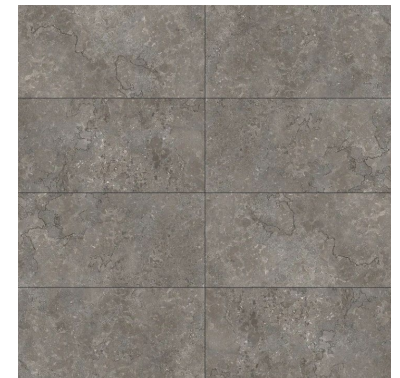

Designer Appointed Features | INTERIOR SELECTIONS

Designer Appointed Features are home details and finishes curated by the talented design professionals responsible for the distinctive looks found in our model homes.

1 WALL PAINT

Sherwin Williams
SW7005 Pure White | Walls/Ceiling/Trim

2 INTERIOR DOORS

Raised 2-Panel Smooth
SW7005 Pure White | 6' 8" Hollow Core

3 INTERIOR DOOR HANDLES

Kwikset - Halifax
Satin Nickel | Levers

4 FLOORING-CARPET

Shaw - Golden Sands
Twine | 1/2" 8LB Pad

5 FLOORING-WATERPROOF CORE

Shaw - House
Hearthstone Grey | 9" X 60" Plank

6 TRIM

Flatline
SW7005 Pure White | 5" Base, 3-1/4" Case

7 FIREPLACE

36" Novus Fireplace
Black Simon Front Frame | Black Metal Interior

8 FIREPLACE -MANTEL

Weathered Teak Stain on
Hemlock

9 FIREPLACE - TILE

Arizona Tile - Lagos
Mud Matte | 12" X 24"

1

2

3

4

5

6

7

8

9