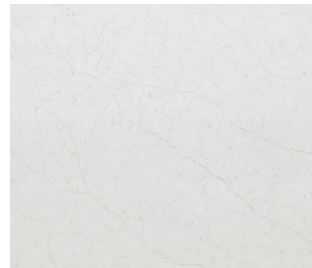

## 11 LIGHTING-ISLAND

Brushed Nickel  
Clear Glass | Quantity 3

1

2

3

4

5

6