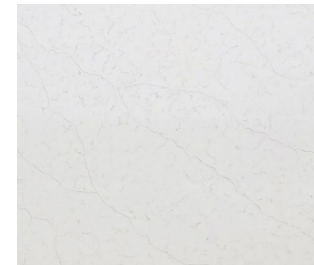

Designer Appointed Features | PRIMARY BATHROOM

Designer Appointed Features are home details and finishes curated by the talented design professionals responsible for the distinctive looks found in our model homes.

1 VANITY CABINETS

Mastercraft - Lancaster
Chai Latte Paint | 5 Piece Drawer Fronts

2 CABINET HARDWARE

Pull on All Doors and Drawers
Satin Nickel

3 LIGHTING

Brushed Nickel
Clear Glass | Quantity 2

4 COUNTERTOP

Arizona Tile - Quartz
New Venatino Grey | 3CM Flat Polished Edge

5 SINK

Kohler - Caxton
White | Undermount

6 FAUCET

Kohler - Venza
Brushed Nickel | 8" Widespread

7 SHOWER TILE—WALLS

Arizona Tile - Gioia
Ash Glossy | 4" X 16"

8 SHOWER TILE - WALLS

Arizona Tile - Lagos
Mud Matte | 12" X 24"

9 SHOWER TILE - FLOOR

Arizona Tile - Cosmic
White Matte | 2x2 Mosaic

10 FLOORING - TILE

Arizona Tile - Cosmic
White Matte | 12" X 24"

11 TUB

Kohler - Sunstruck
White | 66" X 36"

12 SHOWER AND TUB FIXTURES

Kohler - Venza
Brushed Nickel

1

2

3

4

5

6

7

8

9

10

11

12