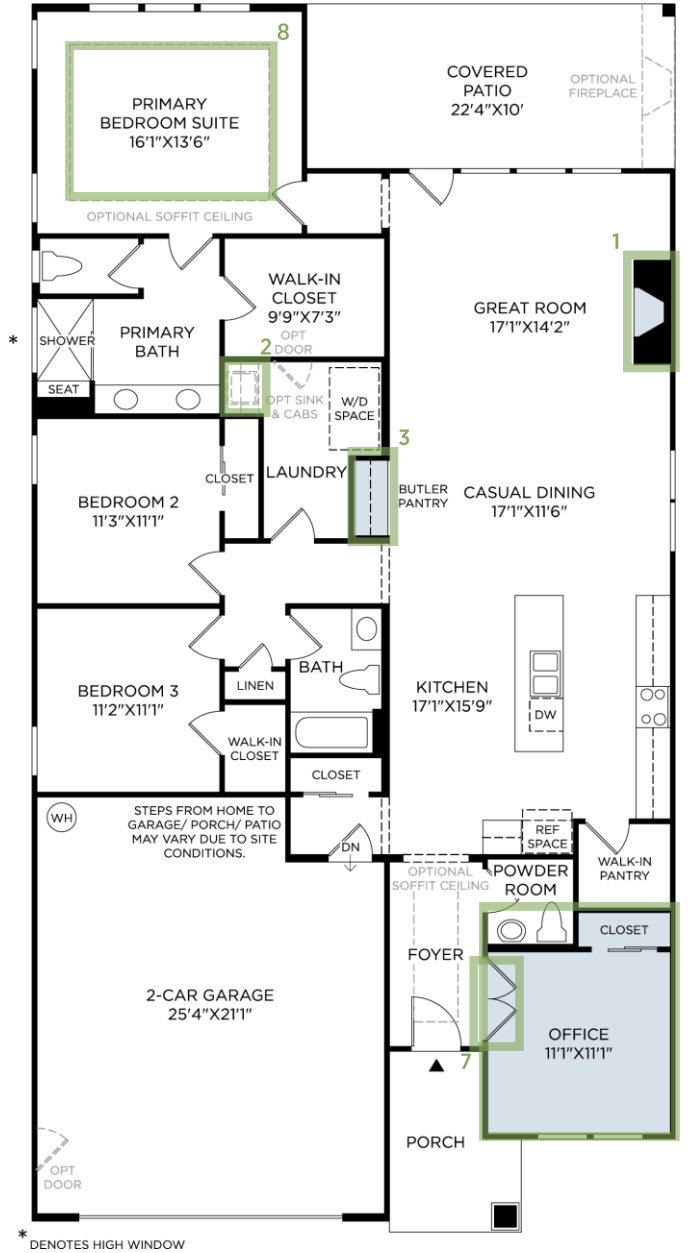

- 1 **TRADITIONAL FIREPLACE CALIBER 42"**
- 2 **LAUNDRY ROOM U/M SINK**
- 3 **BUTLER'S PANTRY**
- 4 **ZERO THRESHOLD SHOWER**  
(not shown)
- 5 **PRIMARY BATH HANDSHOWER**  
(not shown)
- 6 **TILE SURROUND REPLACES**  
(not shown)
- 7 **INTERIOR DOUBLE GLASS DOOR**
- 8 **SOFFIT IN PRIMARY BEDROOM**
- 9 **OFFICE REPLACES FLEX ROOM**